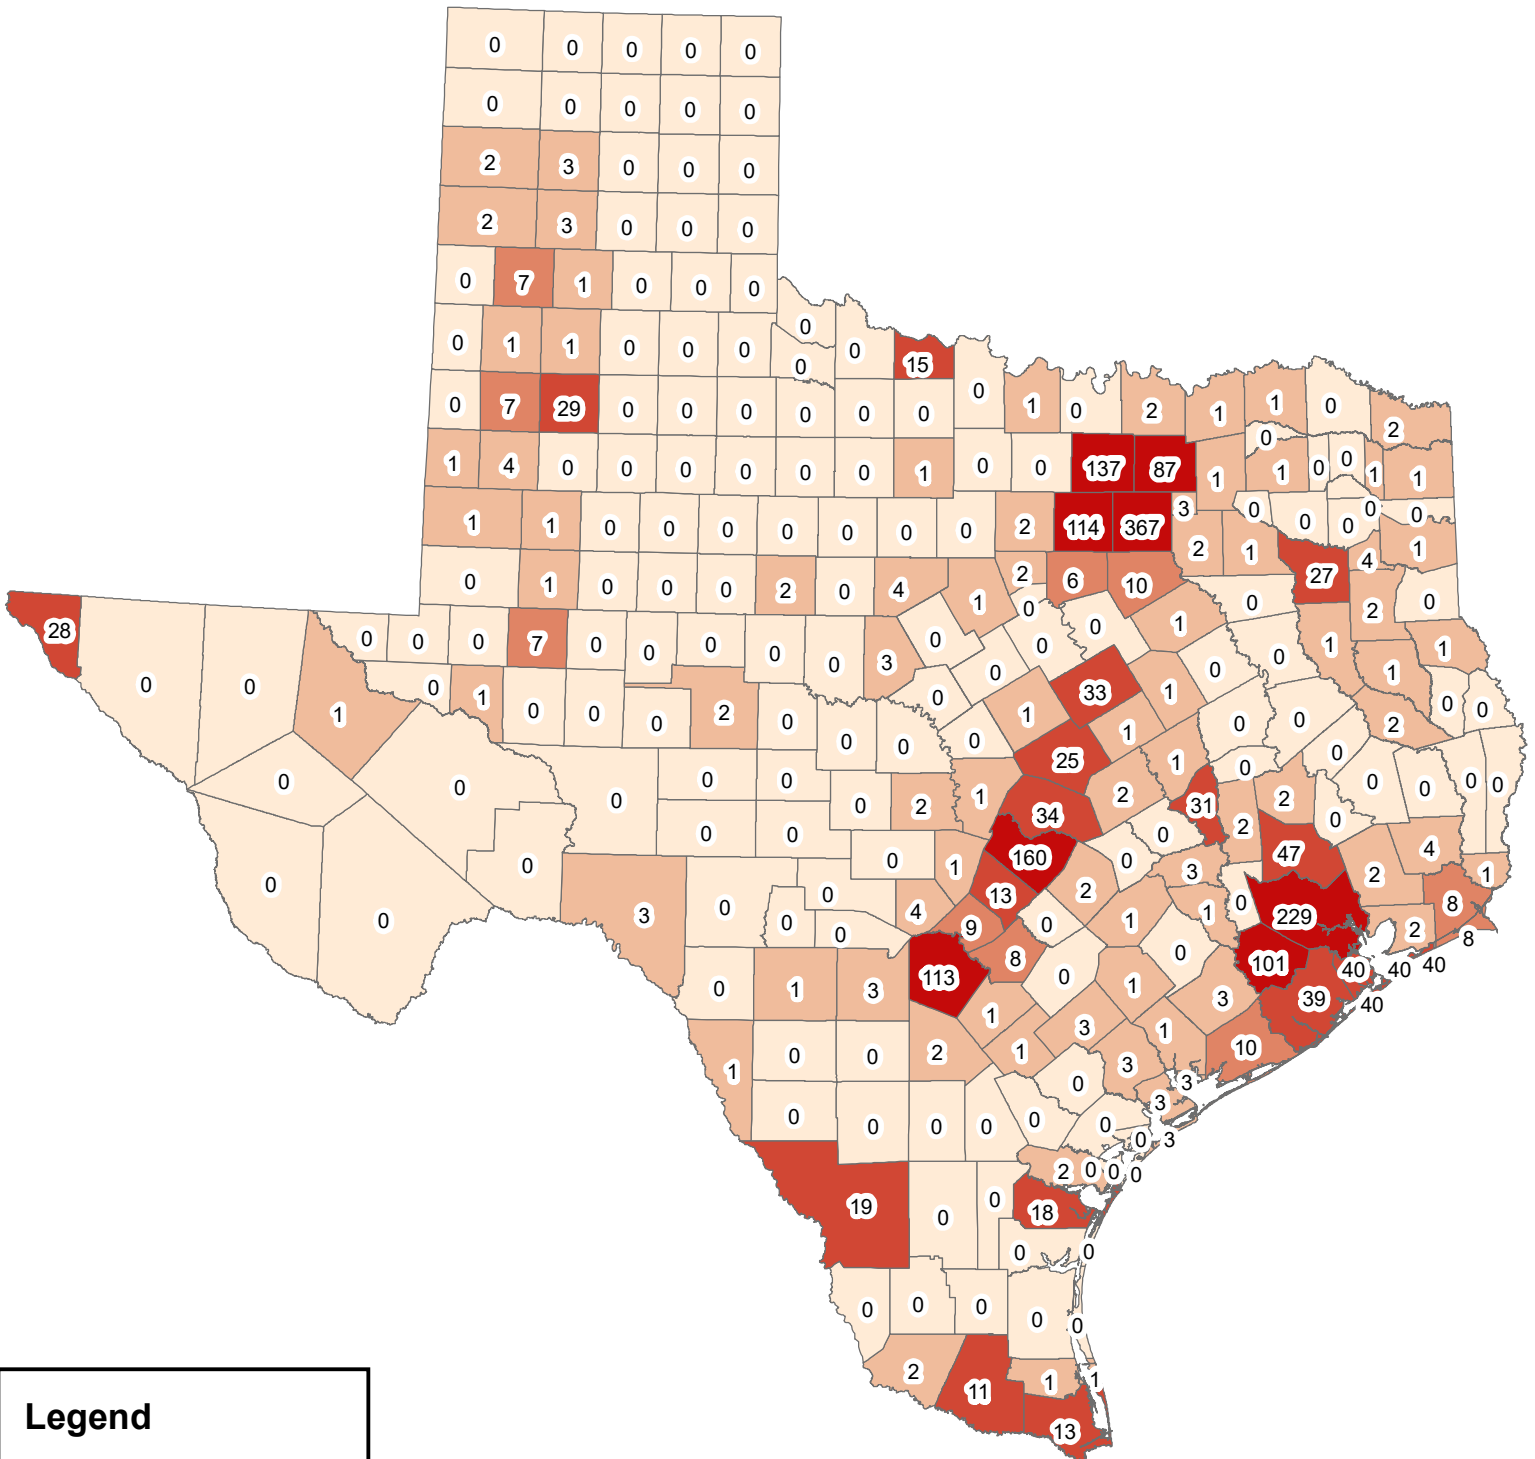

Erath County Area Covid-19 Confirmed Cases March 27, 2020

Legend

March27__Confirmed

- 0
- 1-5
- 6-10
- 11-50
- 51-367

The City of Stephenville makes every effort to ensure this map is free of errors but does not warrant the map or its features. The City of Stephenville provides this map without any warranty of any kind whatsoever, either expressed or implied.