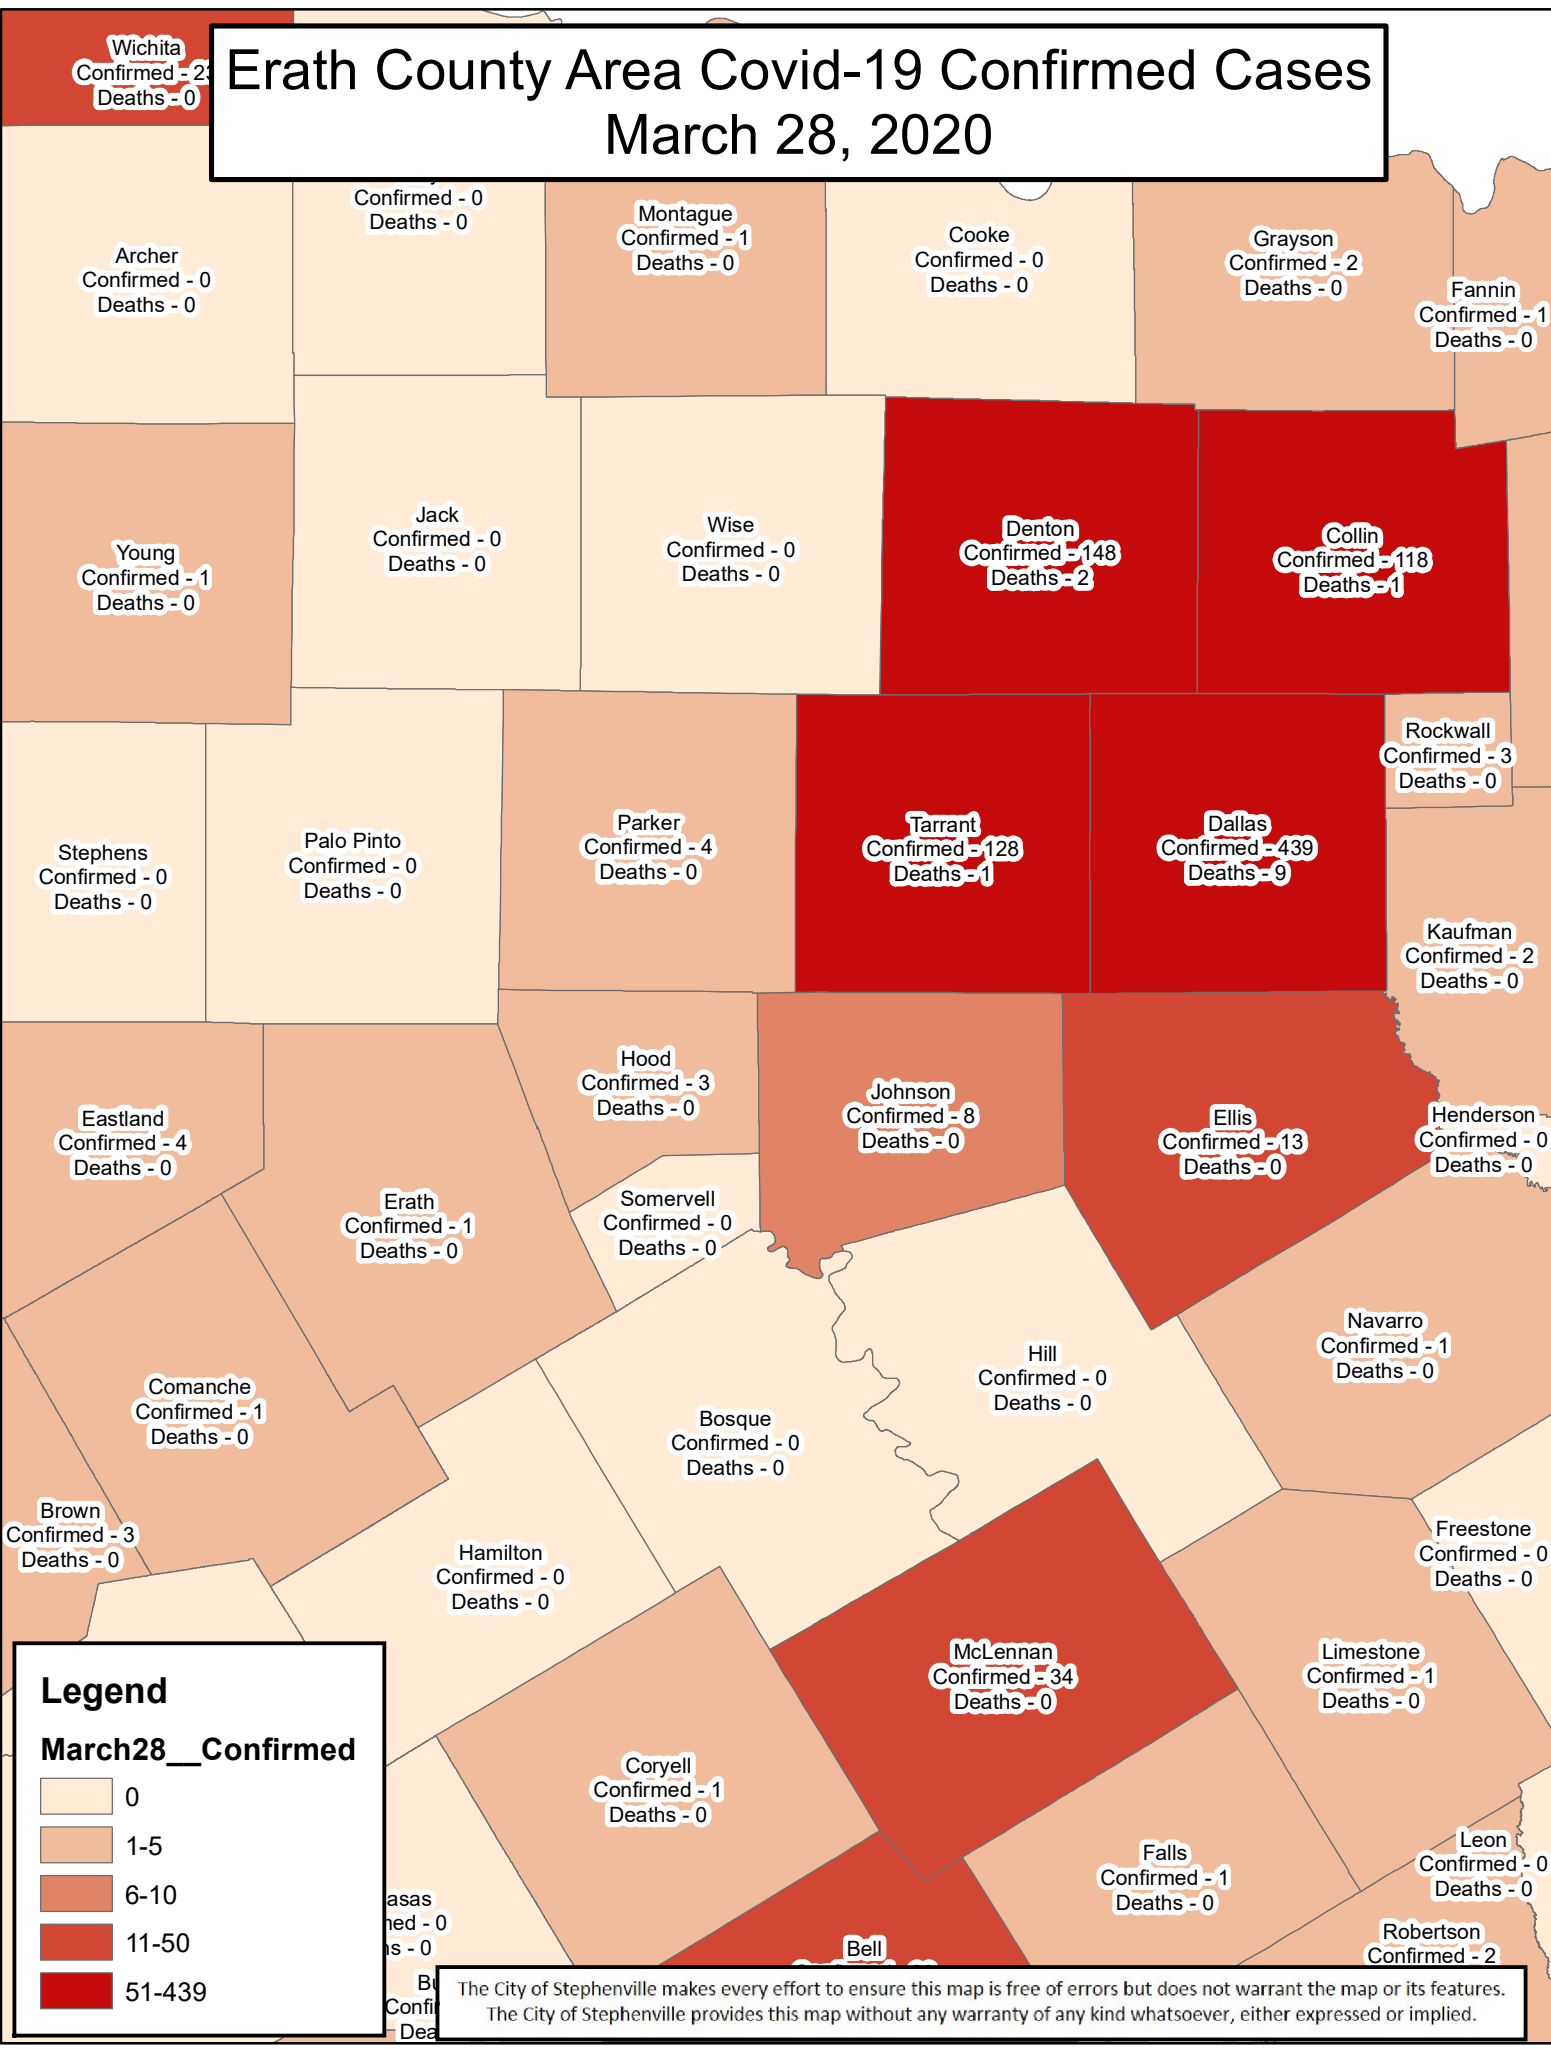

Erath County Area Covid-19 Confirmed Cases March 28, 2020

Legend

March28__Confirmed

- 0
- 1-5
- 6-10
- 11-50
- 51-439

The City of Stephenville makes every effort to ensure this map is free of errors but does not warrant the map or its features.
The City of Stephenville provides this map without any warranty of any kind whatsoever, either expressed or implied.