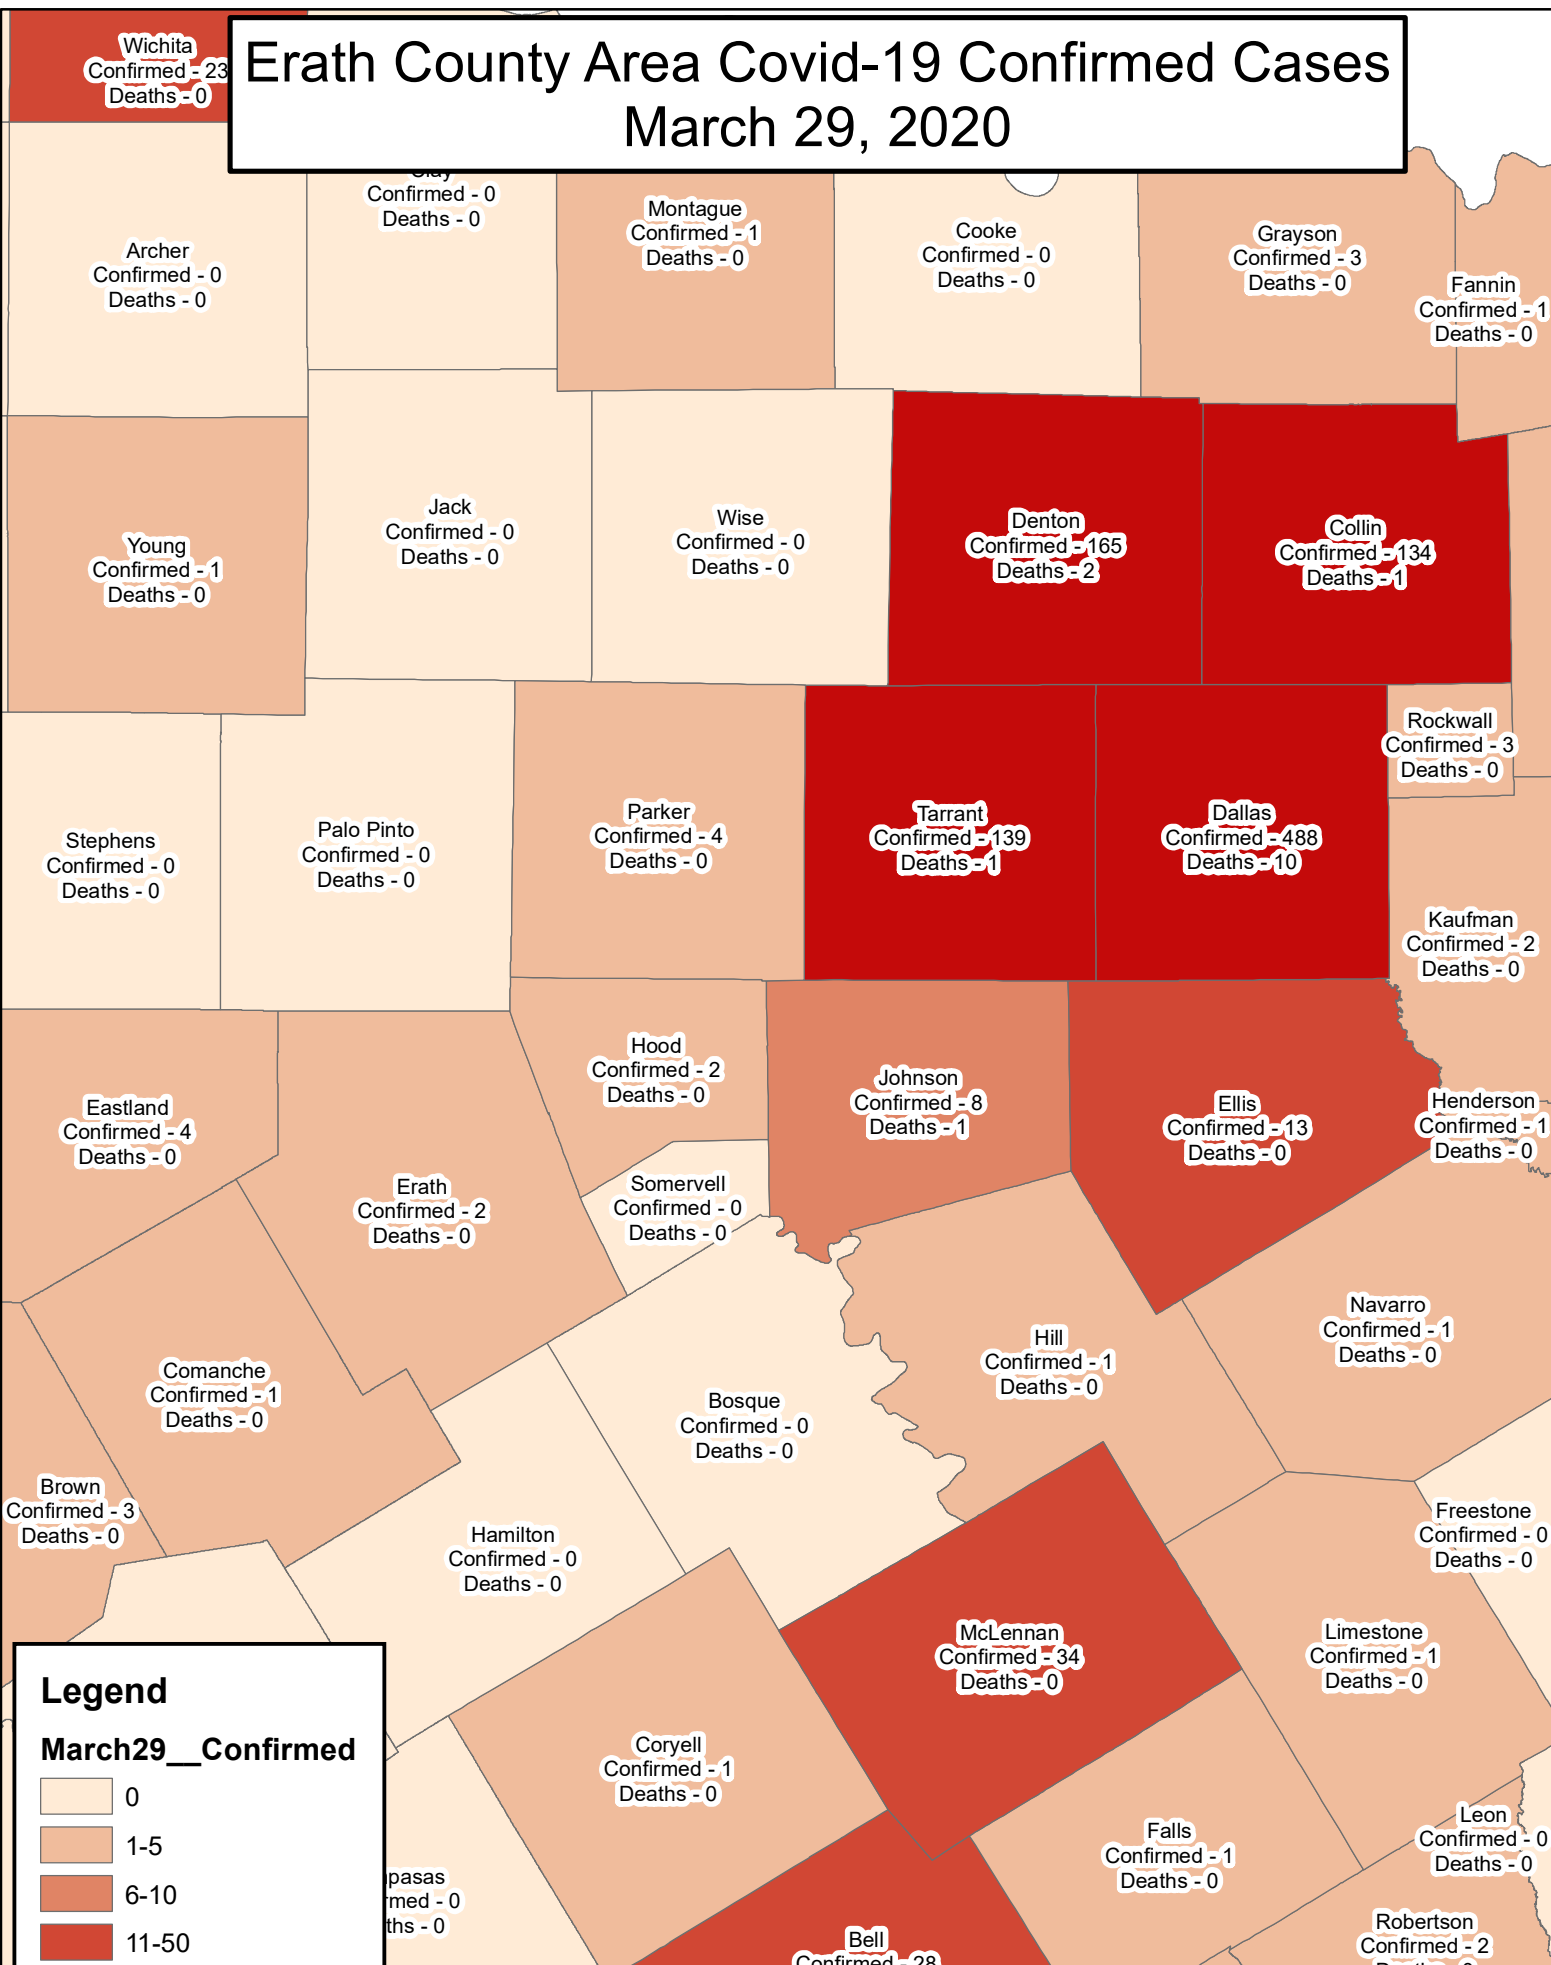

Erath County Area Covid-19 Confirmed Cases March 29, 2020

Legend

March29__Confirmed

- 0
- 1-5
- 6-10
- 11-50
- 51-526

The City of Stephenville makes every effort to ensure this map is free of errors but does not warrant the map or its features. The City of Stephenville provides this map without any warranty of any kind whatsoever, either expressed or implied.