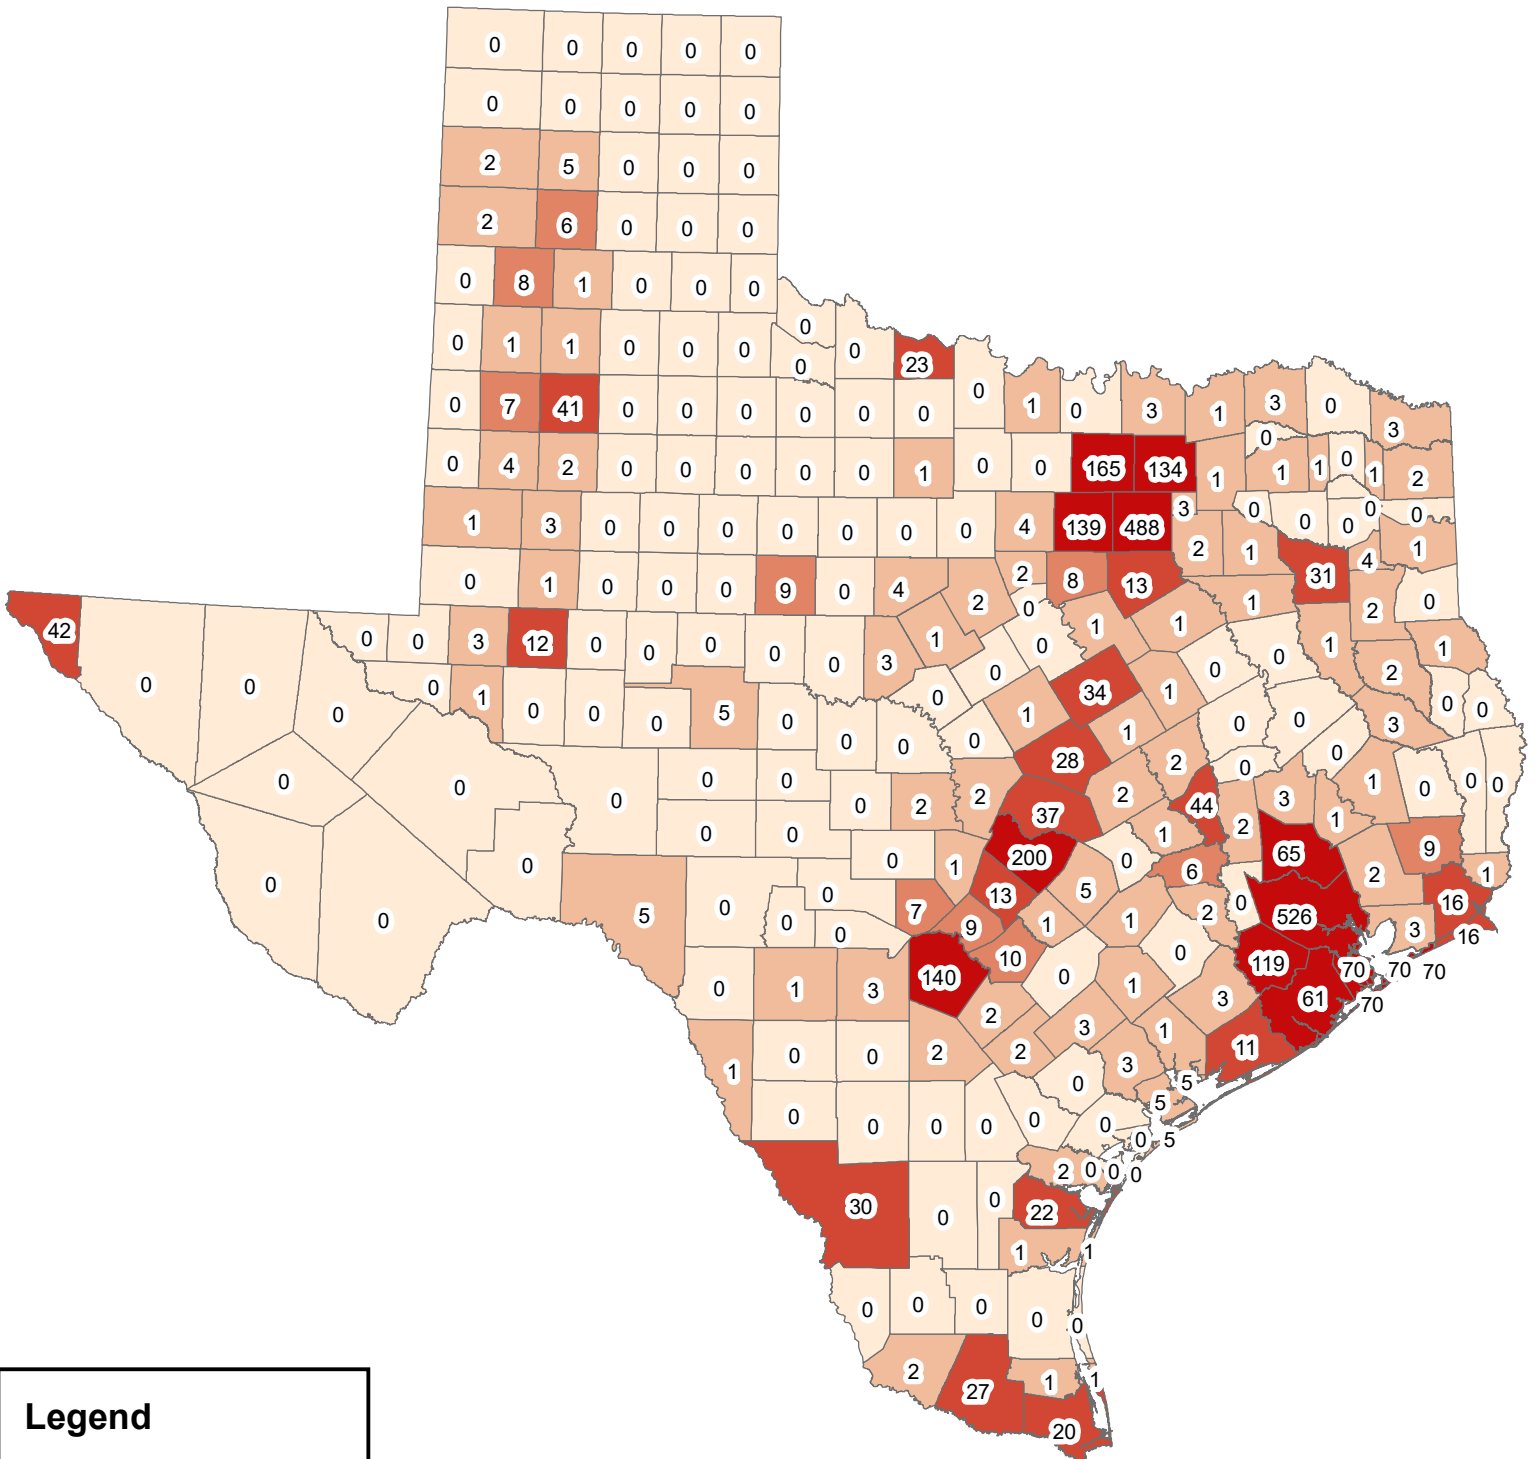

# Texas Covid-19 Confirmed Cases March 29, 2020

**Legend**

**March29\_\_Confirmed**

- 0
- 1-5
- 6-10
- 11-50
- 51-526

The City of Stephenville makes every effort to ensure this map is free of errors but does not warrant the map or its features. The City of Stephenville provides this map without any warranty of any kind whatsoever, either expressed or implied.