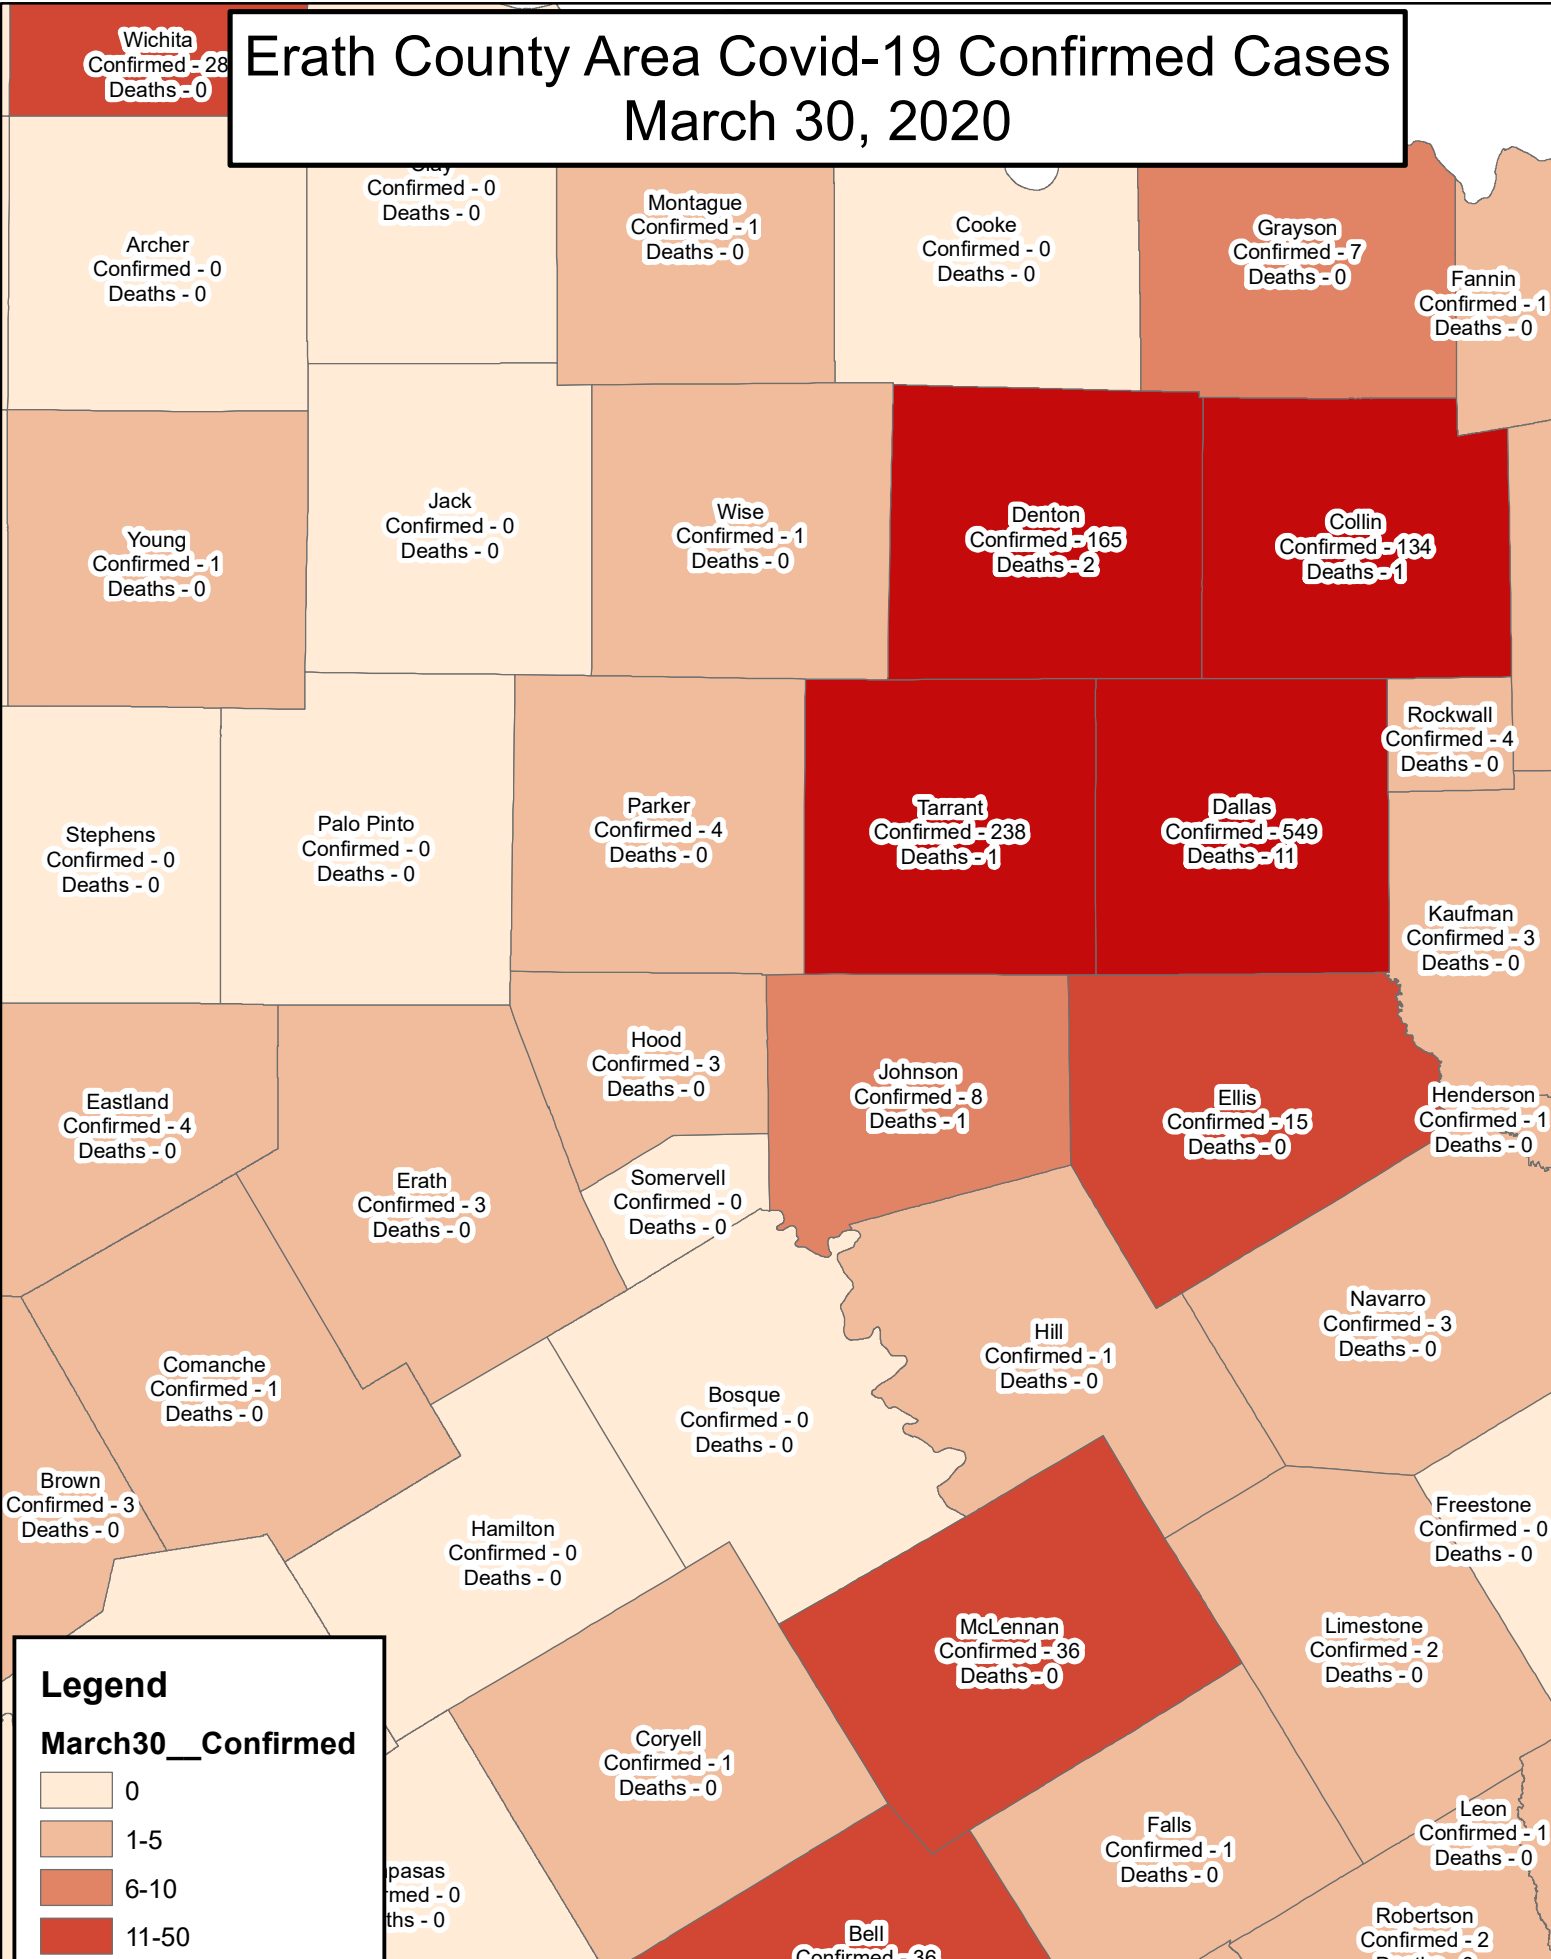

Erath County Area Covid-19 Confirmed Cases March 30, 2020

Legend

March30__Confirmed

- 0
- 1-5
- 6-10
- 11-50
- 51-563

The City of Stephenville makes every effort to ensure this map is free of errors but does not warrant the map or its features.
The City of Stephenville provides this map without any warranty of any kind whatsoever, either expressed or implied.