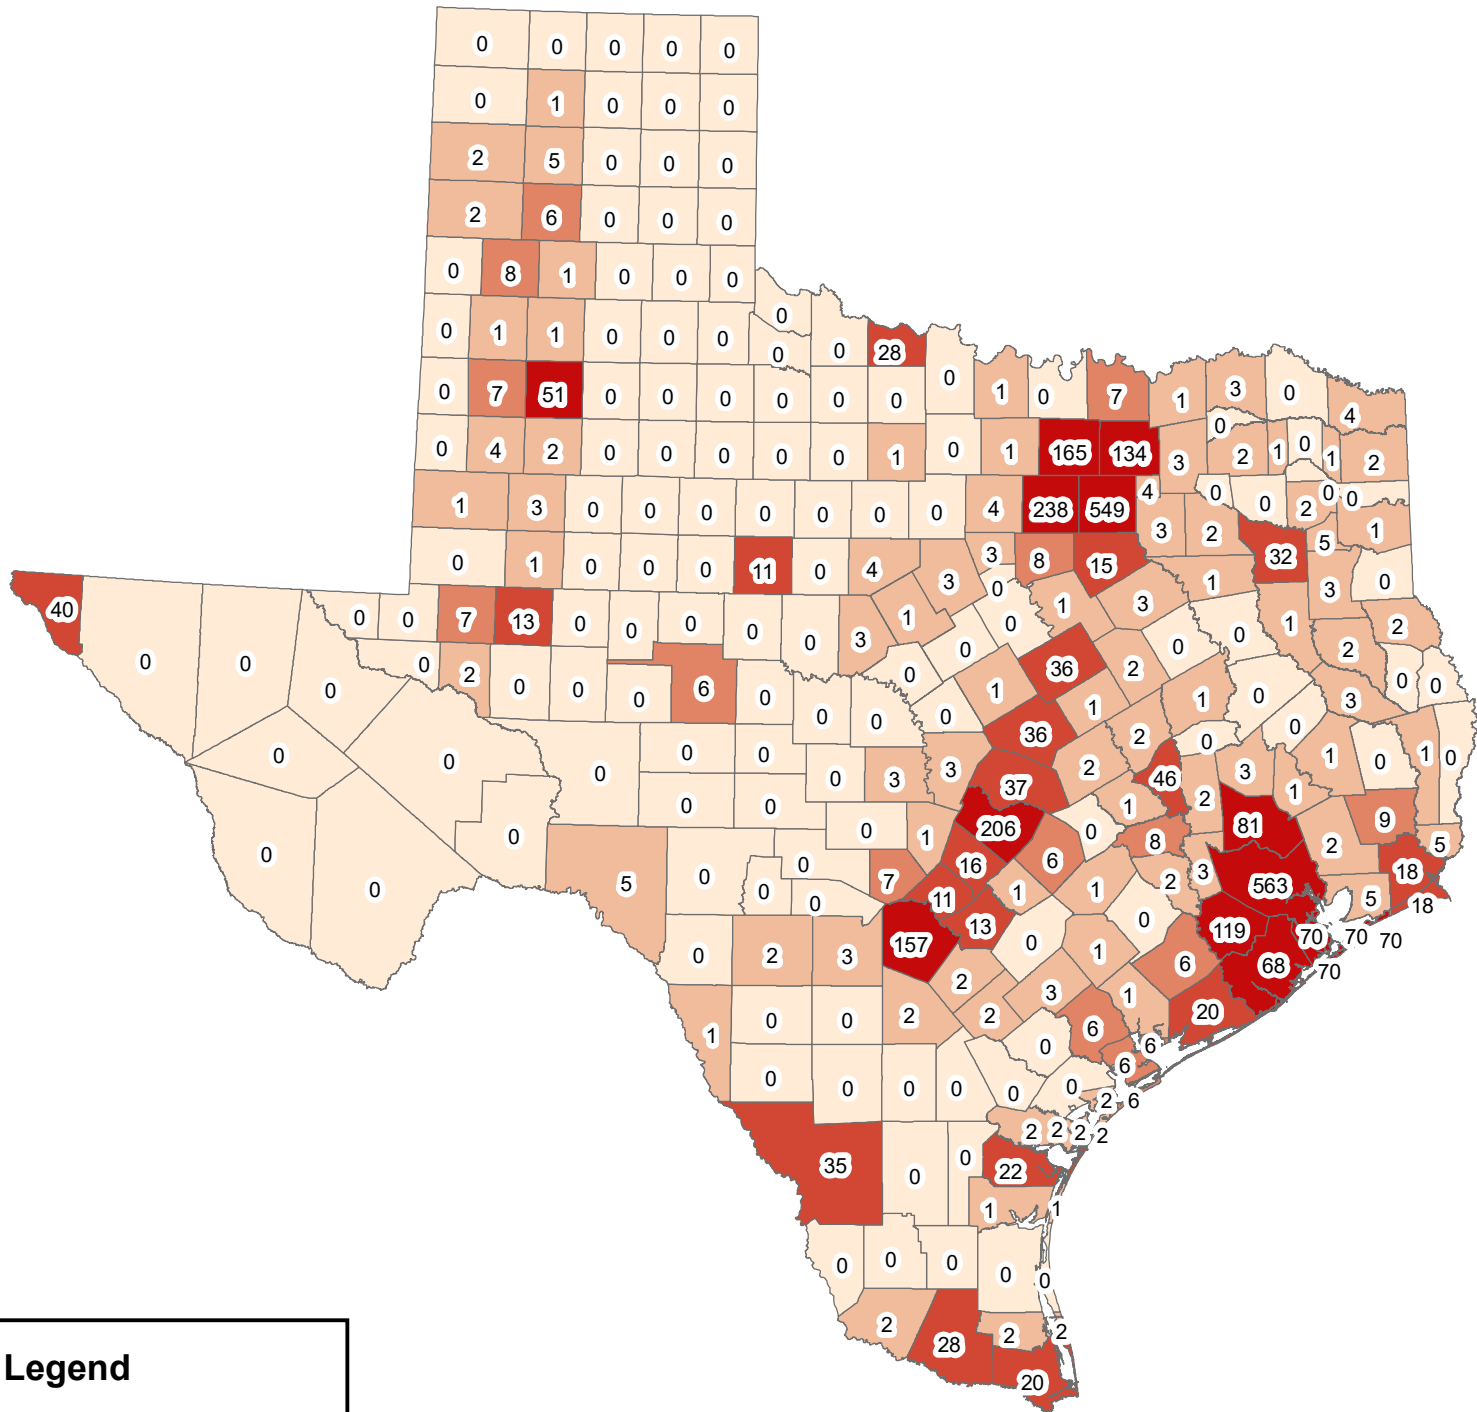

Texas Covid-19 Confirmed Cases March 30, 2020

Legend

March30__Confirmed

- 0
- 1-5
- 6-10
- 11-50
- 51-563

The City of Stephenville makes every effort to ensure this map is free of errors but does not warrant the map or its features. The City of Stephenville provides this map without any warranty of any kind whatsoever, either expressed or implied.