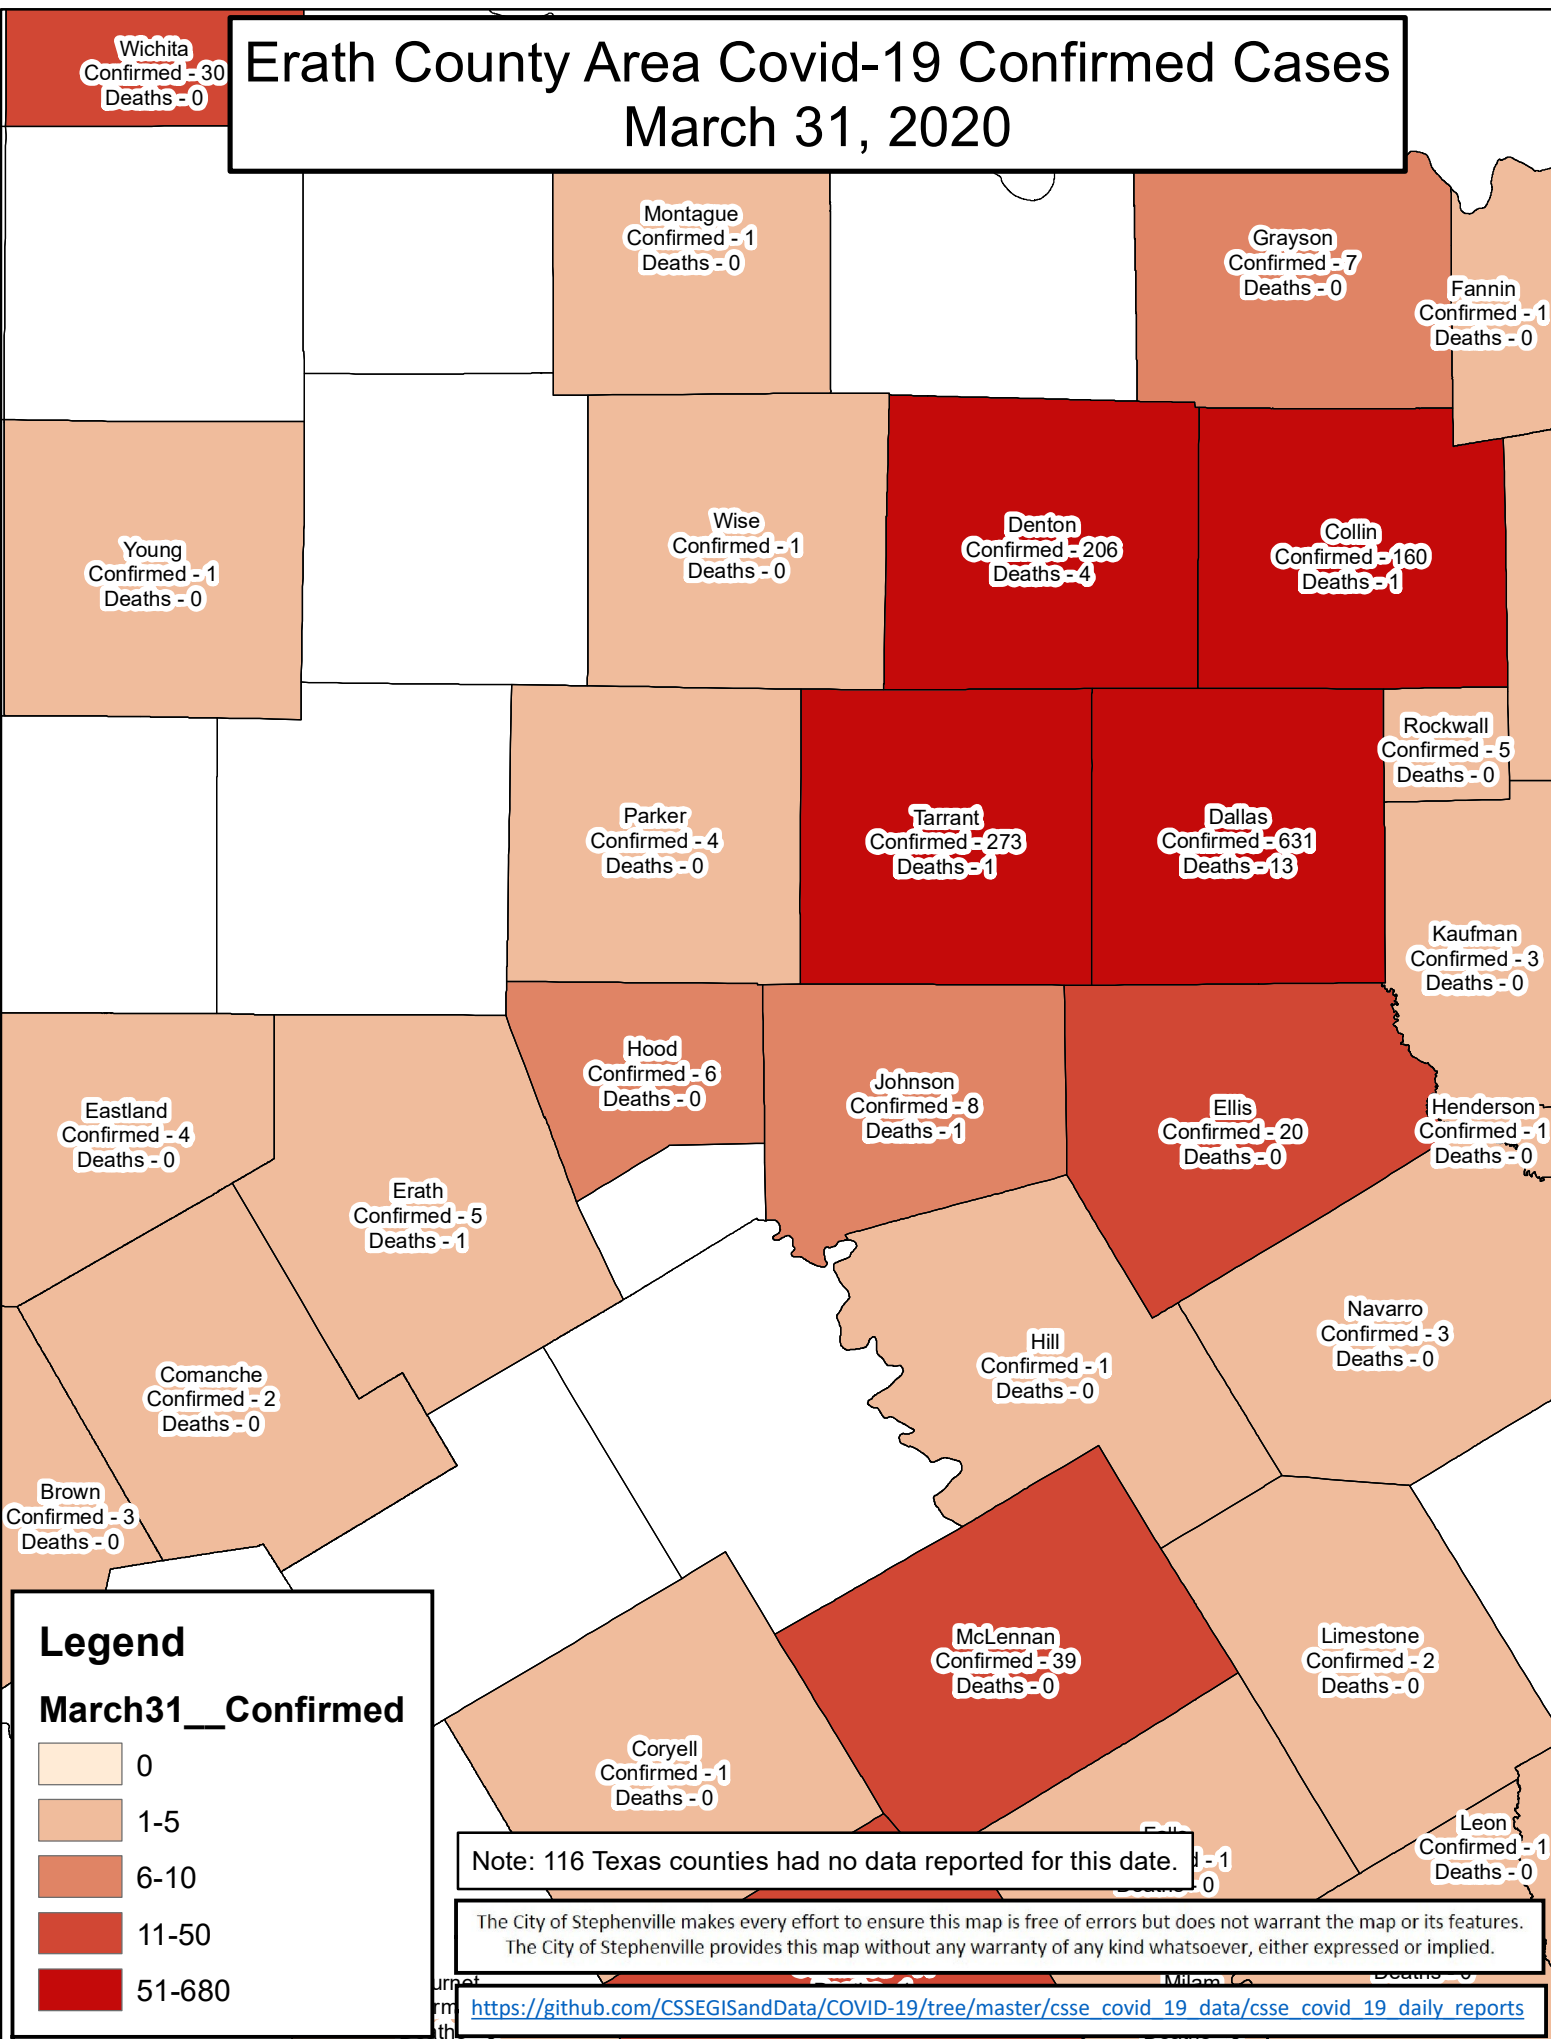

Erath County Area Covid-19 Confirmed Cases

March 31, 2020

Legend

March31__Confirmed

- 0
- 1-5
- 6-10
- 11-50
- 51-680

Note: 116 Texas counties had no data reported for this date.

The City of Stephenville makes every effort to ensure this map is free of errors but does not warrant the map or its features. The City of Stephenville provides this map without any warranty of any kind whatsoever, either expressed or implied.

[https://github.com/CSSEGISandData/COVID-19/tree/master/csse covid 19 data/csse covid 19 daily reports](https://github.com/CSSEGISandData/COVID-19/tree/master/csse%20covid%2019%20data/csse%20covid%2019%20daily%20reports)