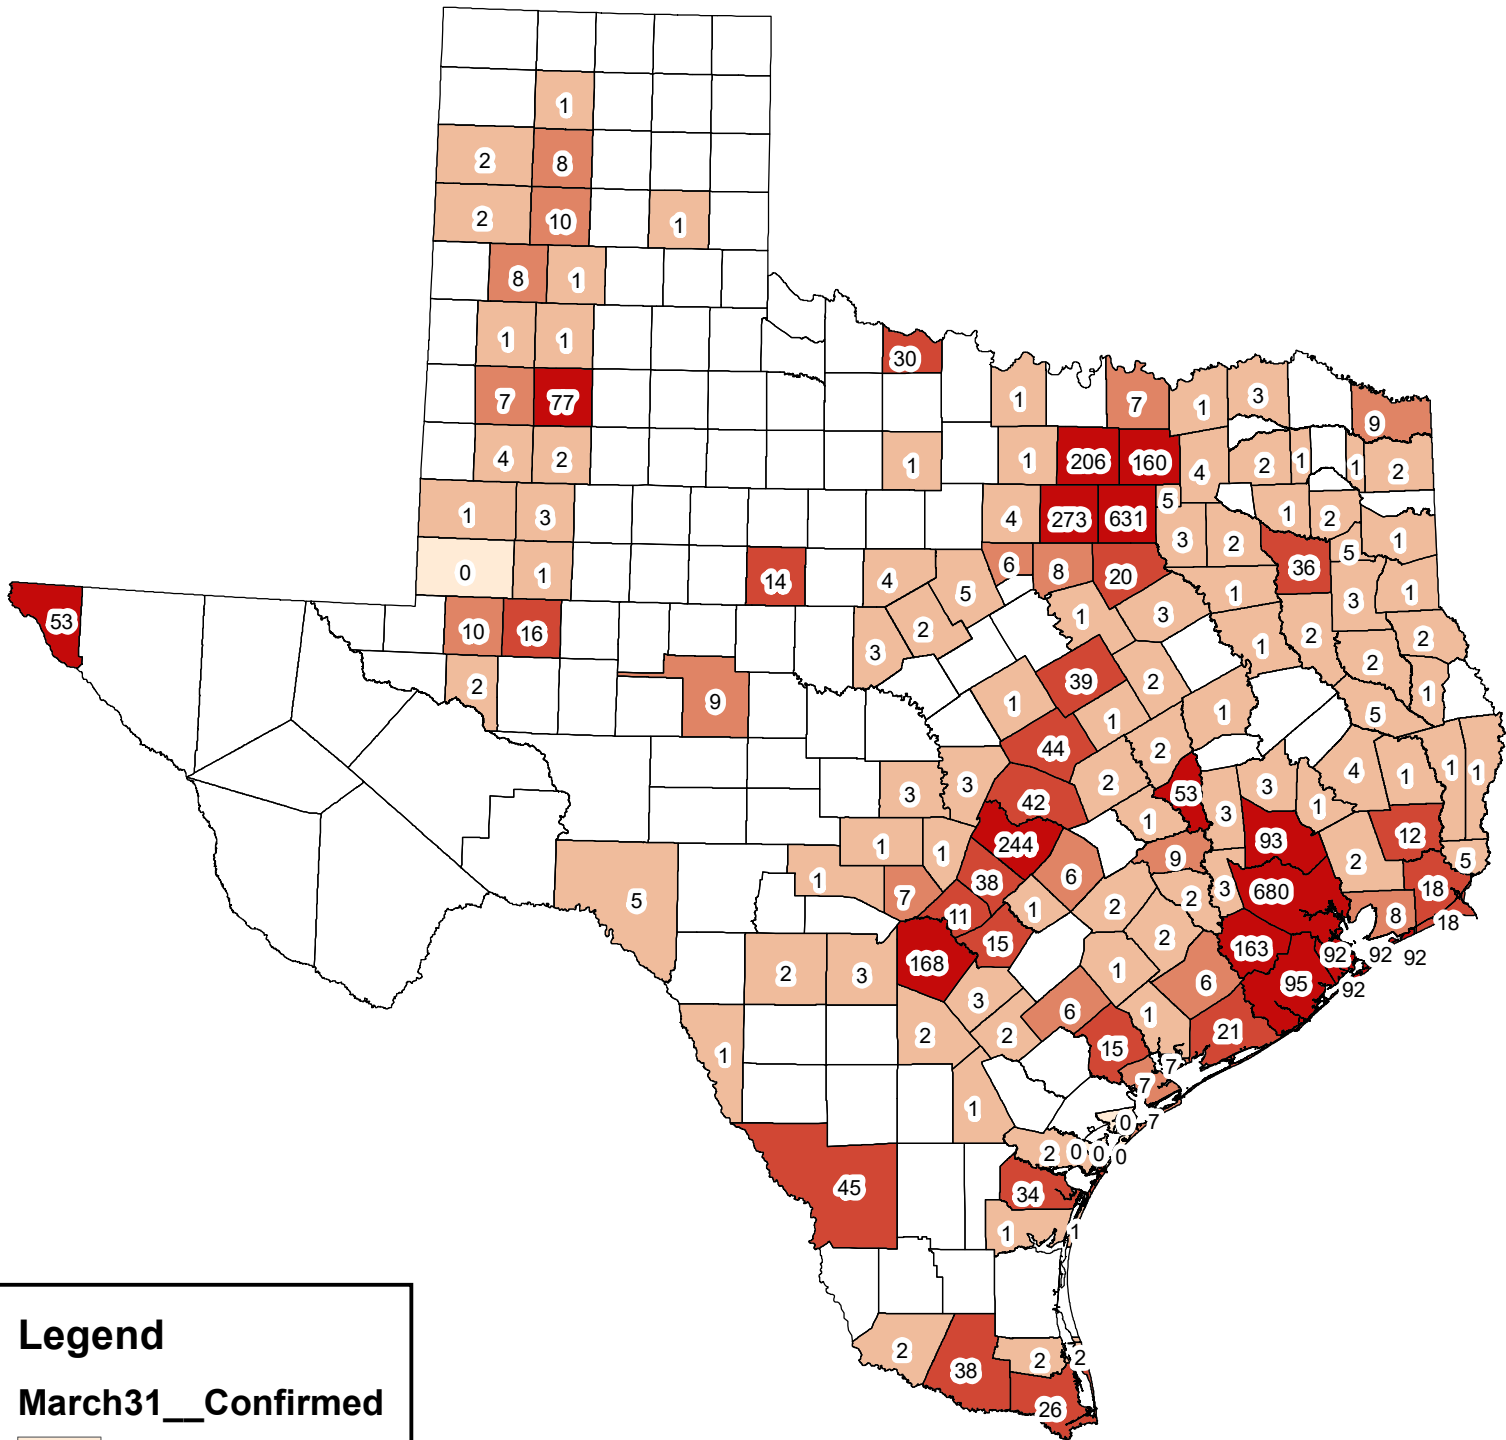

Texas Covid-19 Confirmed Cases March 31, 2020

Legend

March31__Confirmed

- 0
- 1-5
- 6-10
- 11-50
- 51-680

Note: 116 Texas counties had no data reported for this date.

The City of Stephenville makes every effort to ensure this map is free of errors but does not warrant the map or its features. The City of Stephenville provides this map without any warranty of any kind whatsoever, either expressed or implied.

[https://github.com/CSSEGISandData/COVID-19/tree/master/csse covid 19 data/csse covid 19 daily reports](https://github.com/CSSEGISandData/COVID-19/tree/master/csse%20covid%2019%20data/csse%20covid%2019%20daily%20reports)