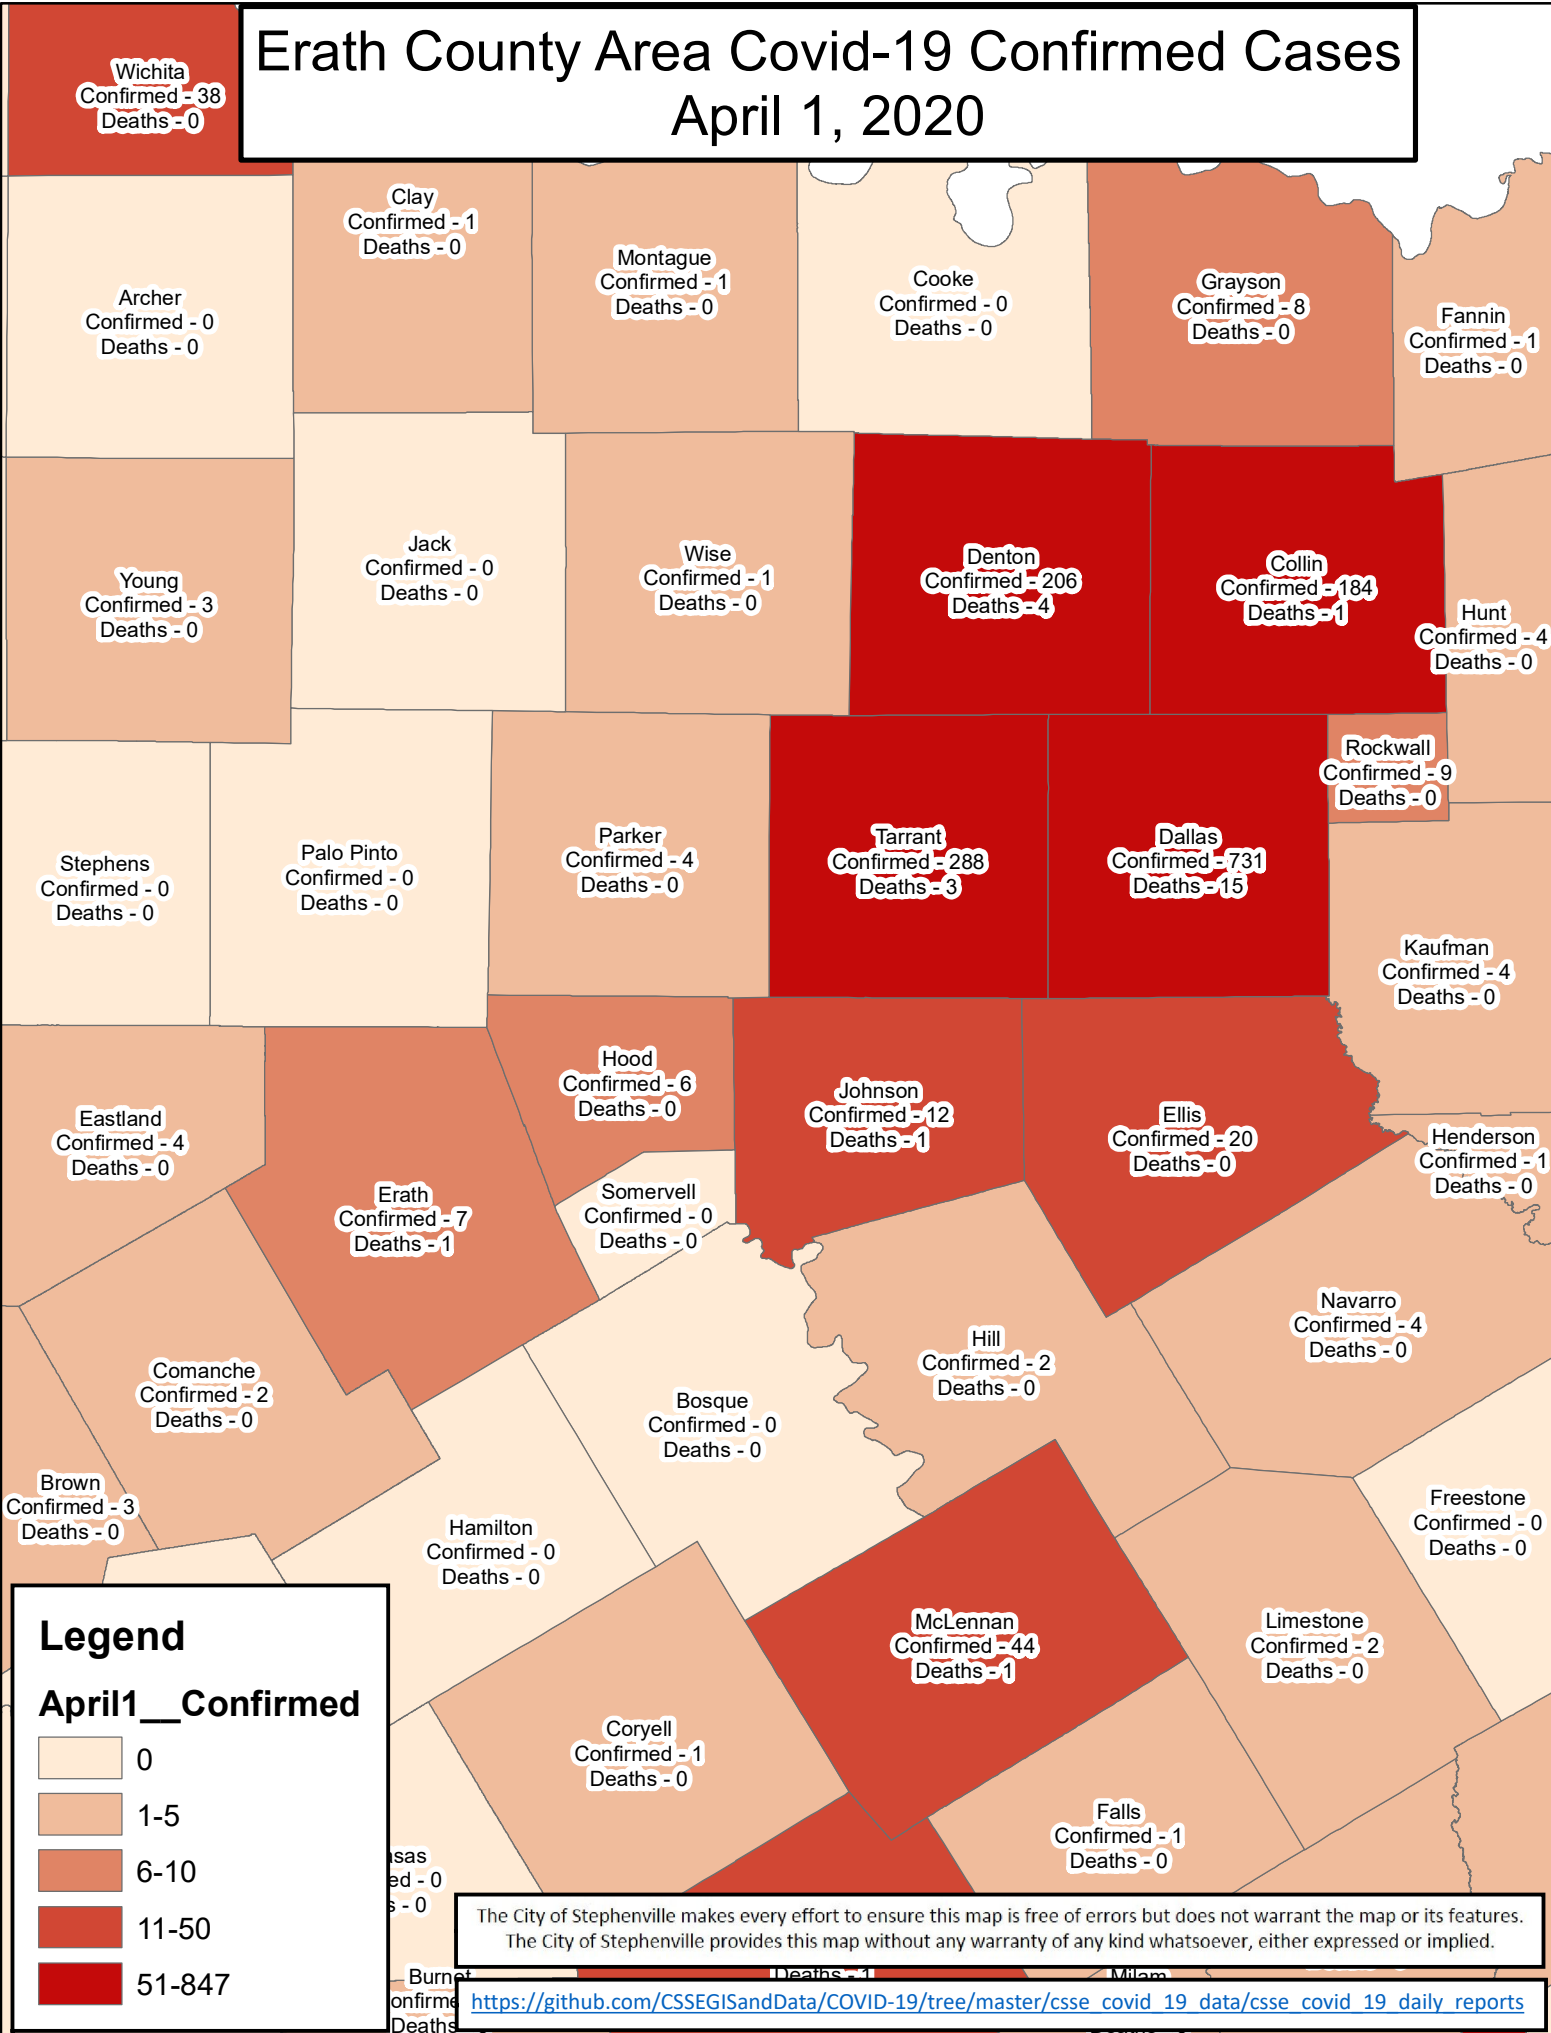

Erath County Area Covid-19 Confirmed Cases

April 1, 2020

Legend

April1__Confirmed

- 0
- 1-5
- 6-10
- 11-50
- 51-847

The City of Stephenville makes every effort to ensure this map is free of errors but does not warrant the map or its features. The City of Stephenville provides this map without any warranty of any kind whatsoever, either expressed or implied.

[https://github.com/CSSEGISandData/COVID-19/tree/master/csse covid 19 data/csse covid 19 daily reports](https://github.com/CSSEGISandData/COVID-19/tree/master/csse%20covid%2019%20data/csse%20covid%2019%20daily%20reports)