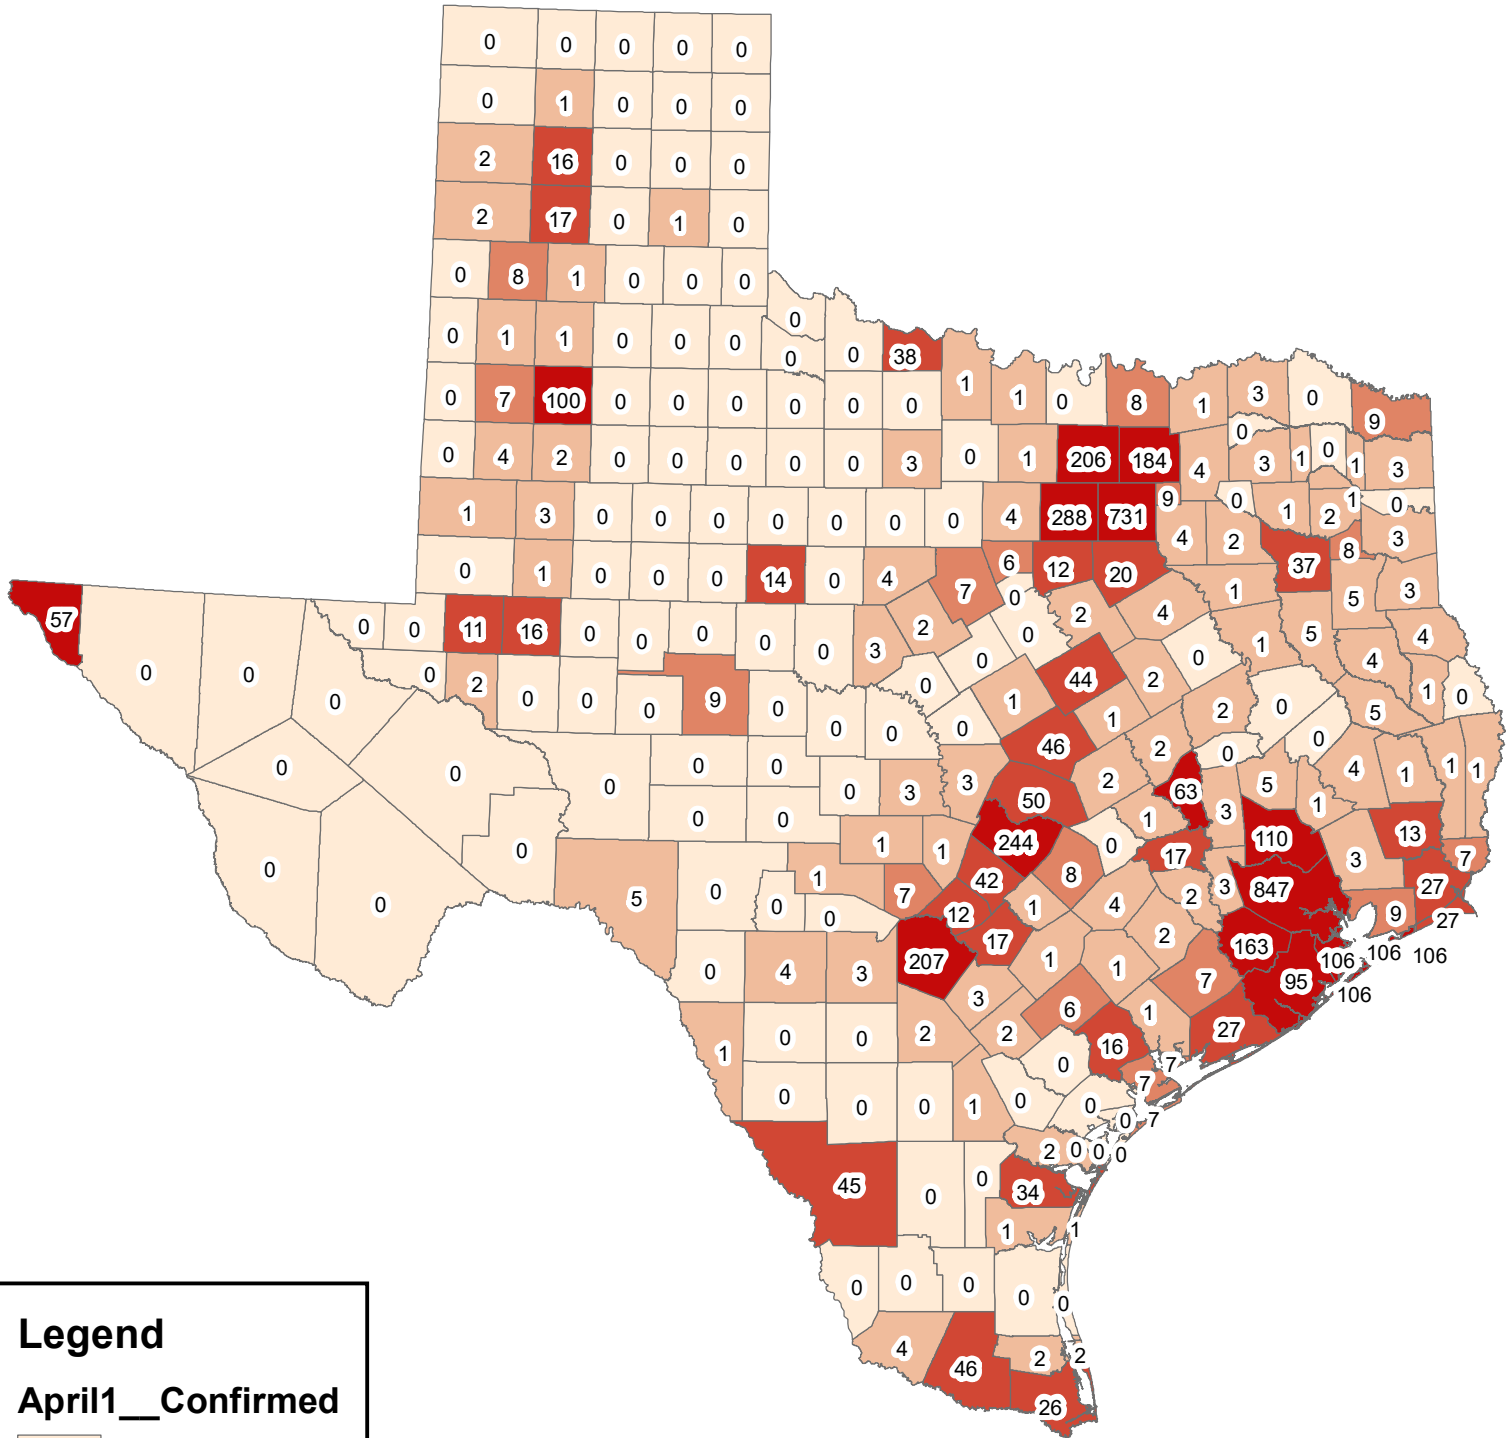

# Texas Covid-19 Confirmed Cases April 1, 2020

### Legend

#### April1\_\_Confirmed

- 0
- 1-5
- 6-10
- 11-50
- 51-847

The City of Stephenville makes every effort to ensure this map is free of errors but does not warrant the map or its features. The City of Stephenville provides this map without any warranty of any kind whatsoever, either expressed or implied.