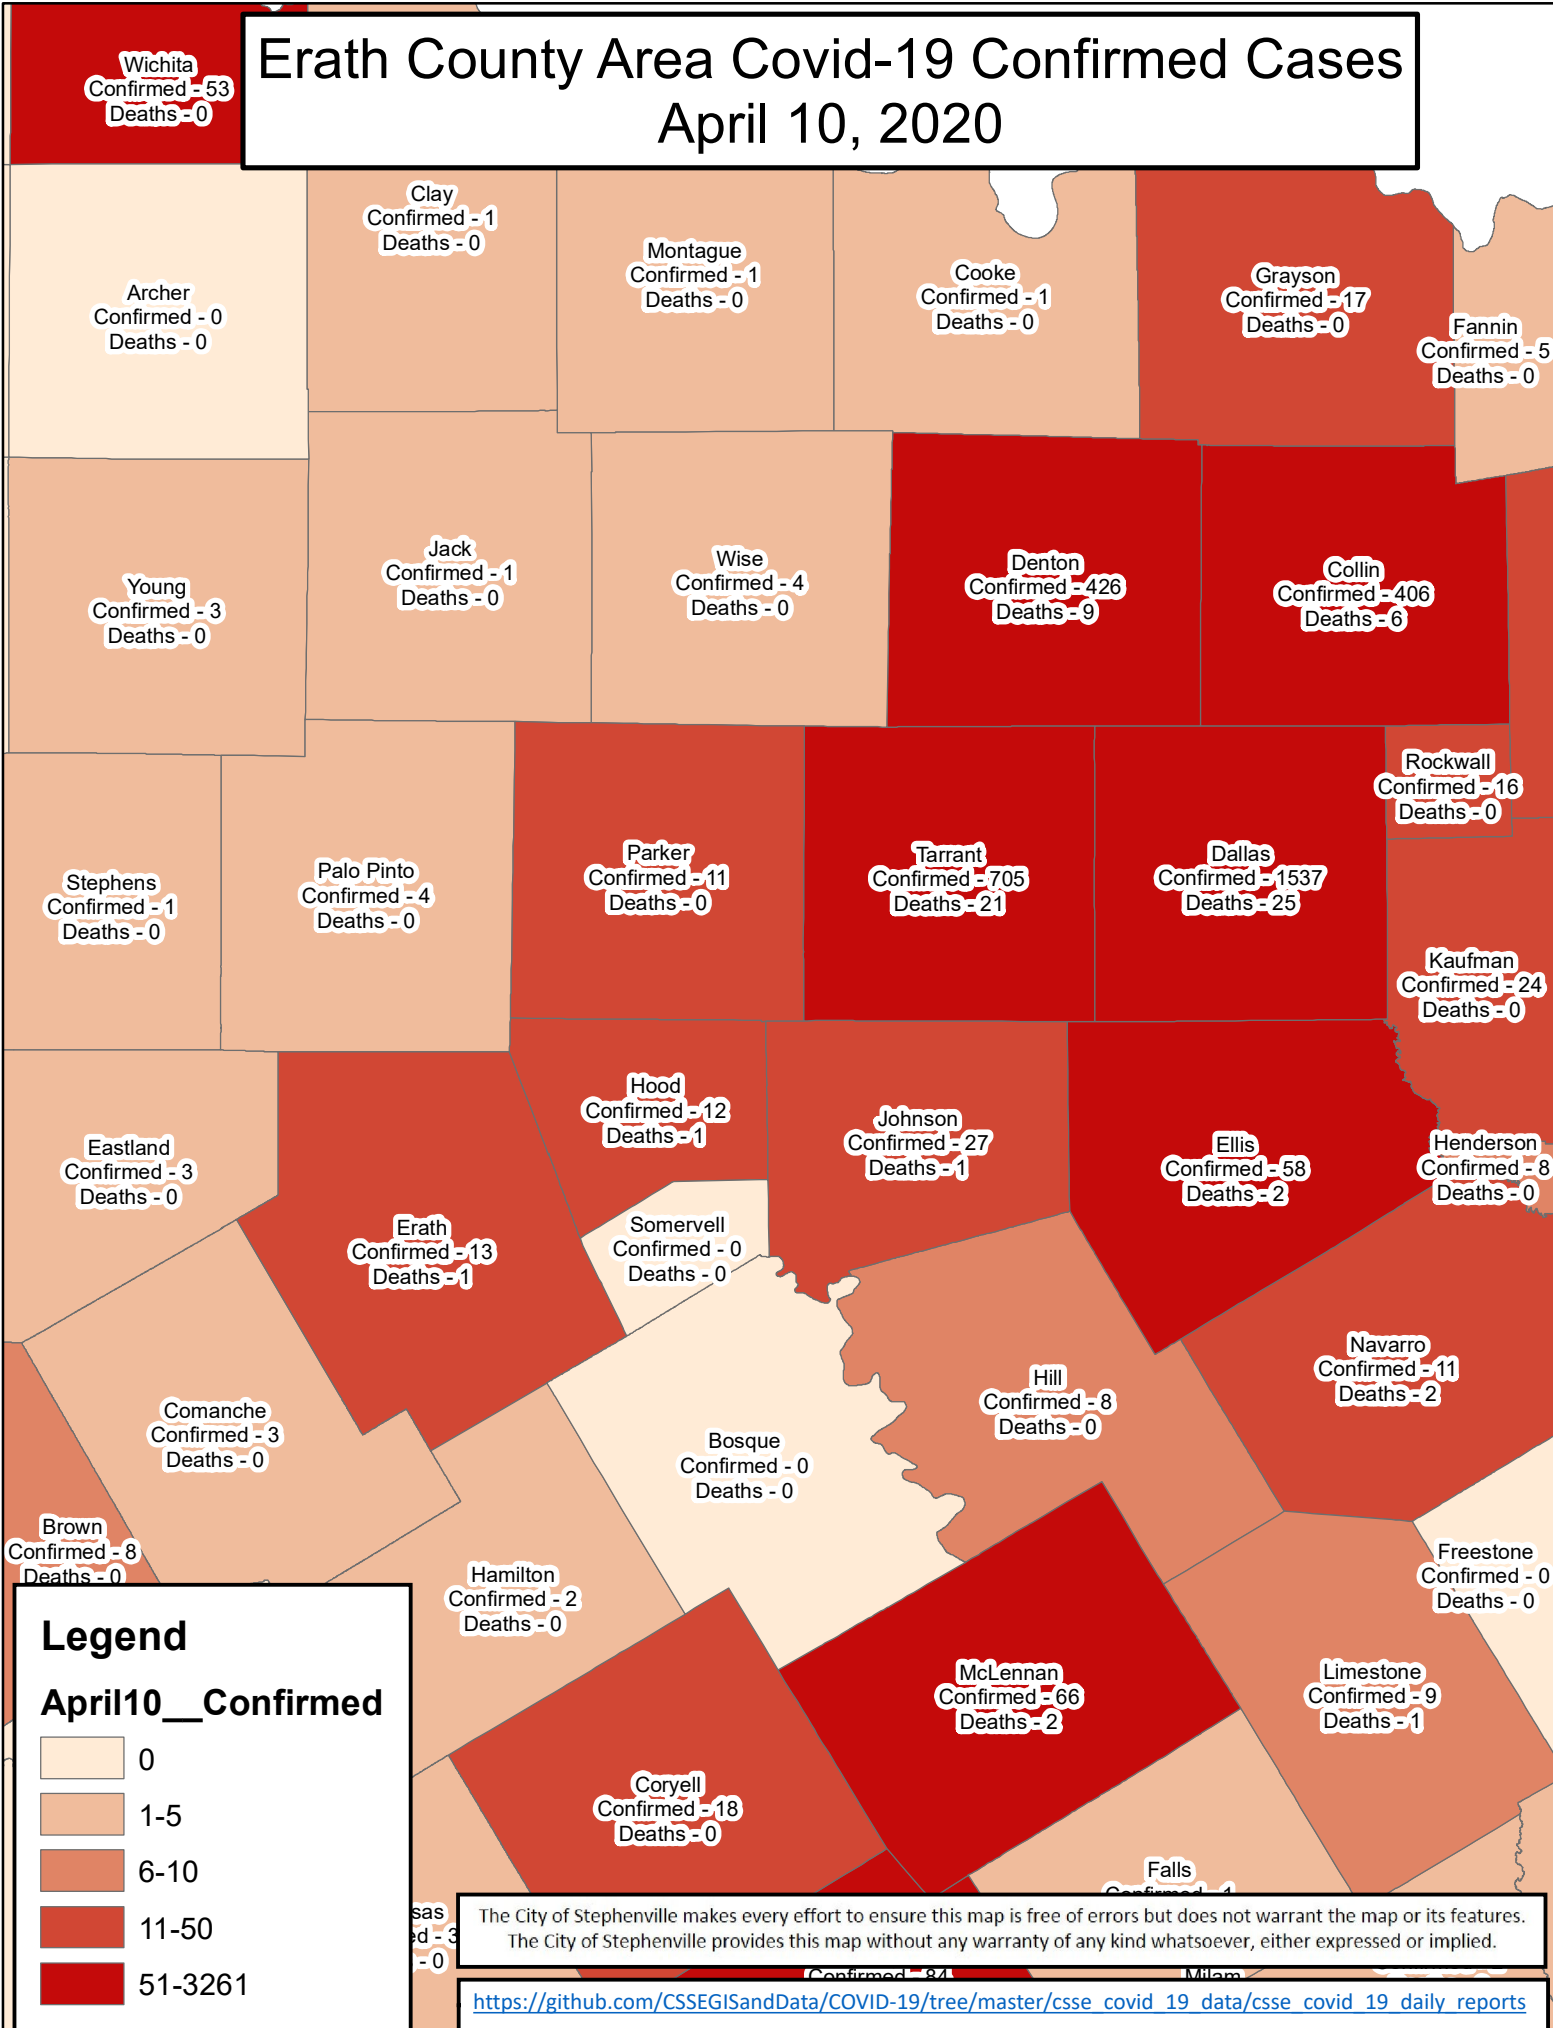

Erath County Area Covid-19 Confirmed Cases

April 10, 2020

Legend

April10__Confirmed

- 0
- 1-5
- 6-10
- 11-50
- 51-3261

The City of Stephenville makes every effort to ensure this map is free of errors but does not warrant the map or its features. The City of Stephenville provides this map without any warranty of any kind whatsoever, either expressed or implied.

[https://github.com/CSSEGISandData/COVID-19/tree/master/csse covid 19 data/csse covid 19 daily reports](https://github.com/CSSEGISandData/COVID-19/tree/master/csse%20covid%2019%20data/csse%20covid%2019%20daily%20reports)