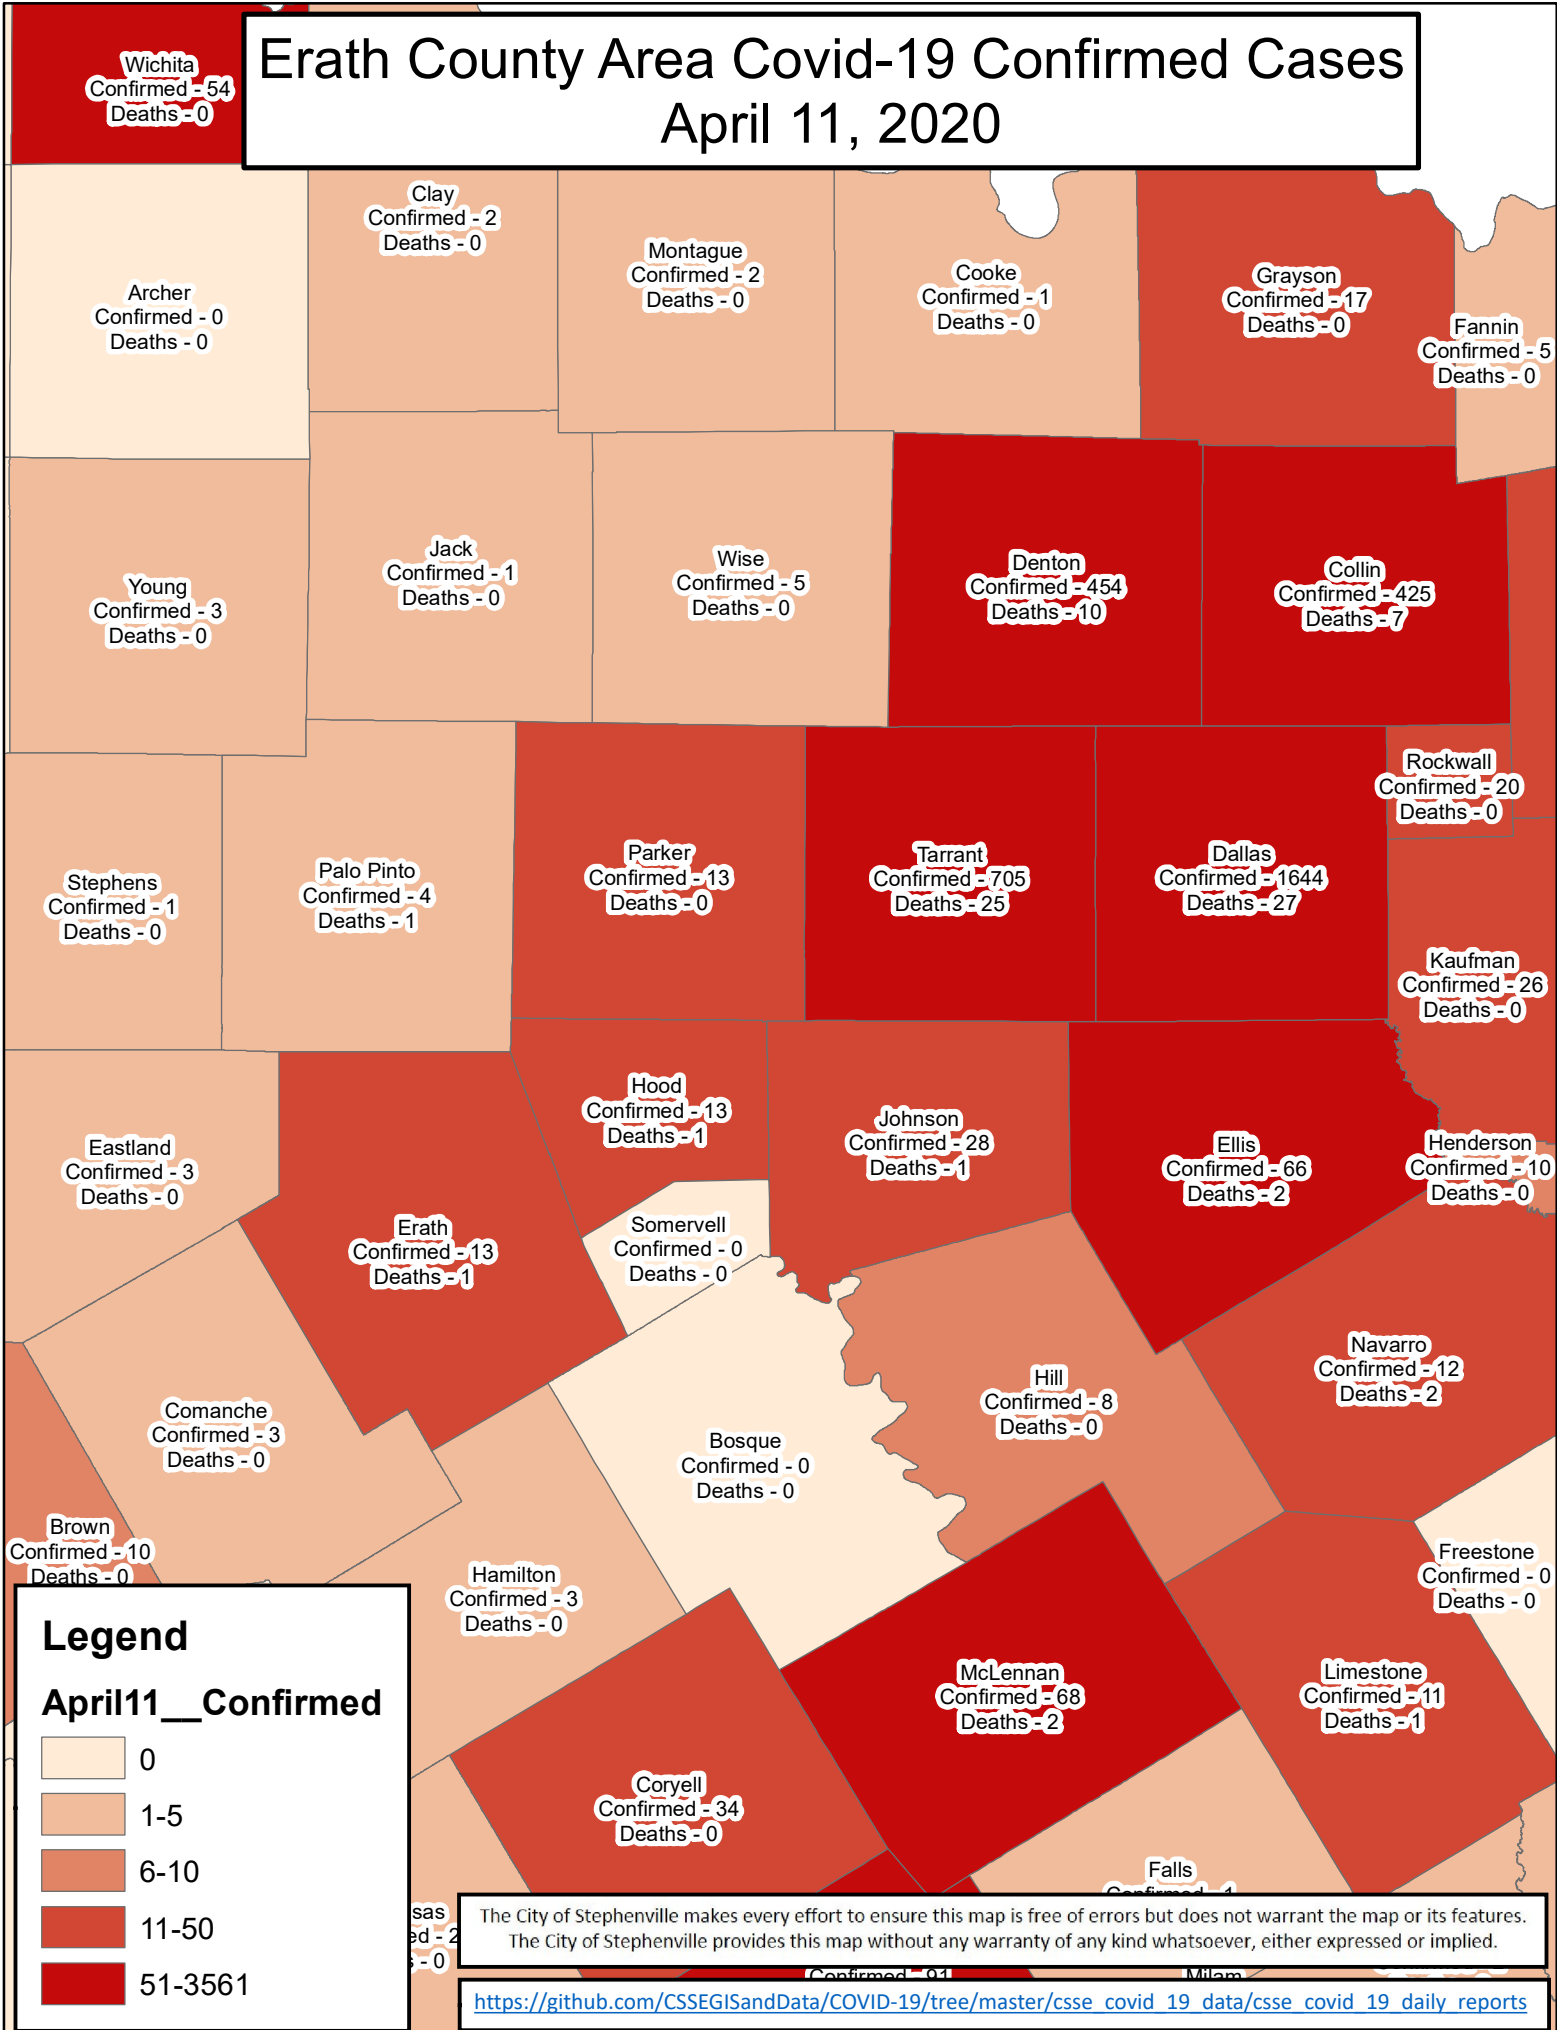

Erath County Area Covid-19 Confirmed Cases

April 11, 2020

Legend

April11__Confirmed

- 0
- 1-5
- 6-10
- 11-50
- 51-3561

The City of Stephenville makes every effort to ensure this map is free of errors but does not warrant the map or its features. The City of Stephenville provides this map without any warranty of any kind whatsoever, either expressed or implied.

[https://github.com/CSSEGISandData/COVID-19/tree/master/csse covid 19 data/csse covid 19 daily reports](https://github.com/CSSEGISandData/COVID-19/tree/master/csse%20covid%2019%20data/csse%20covid%2019%20daily%20reports)