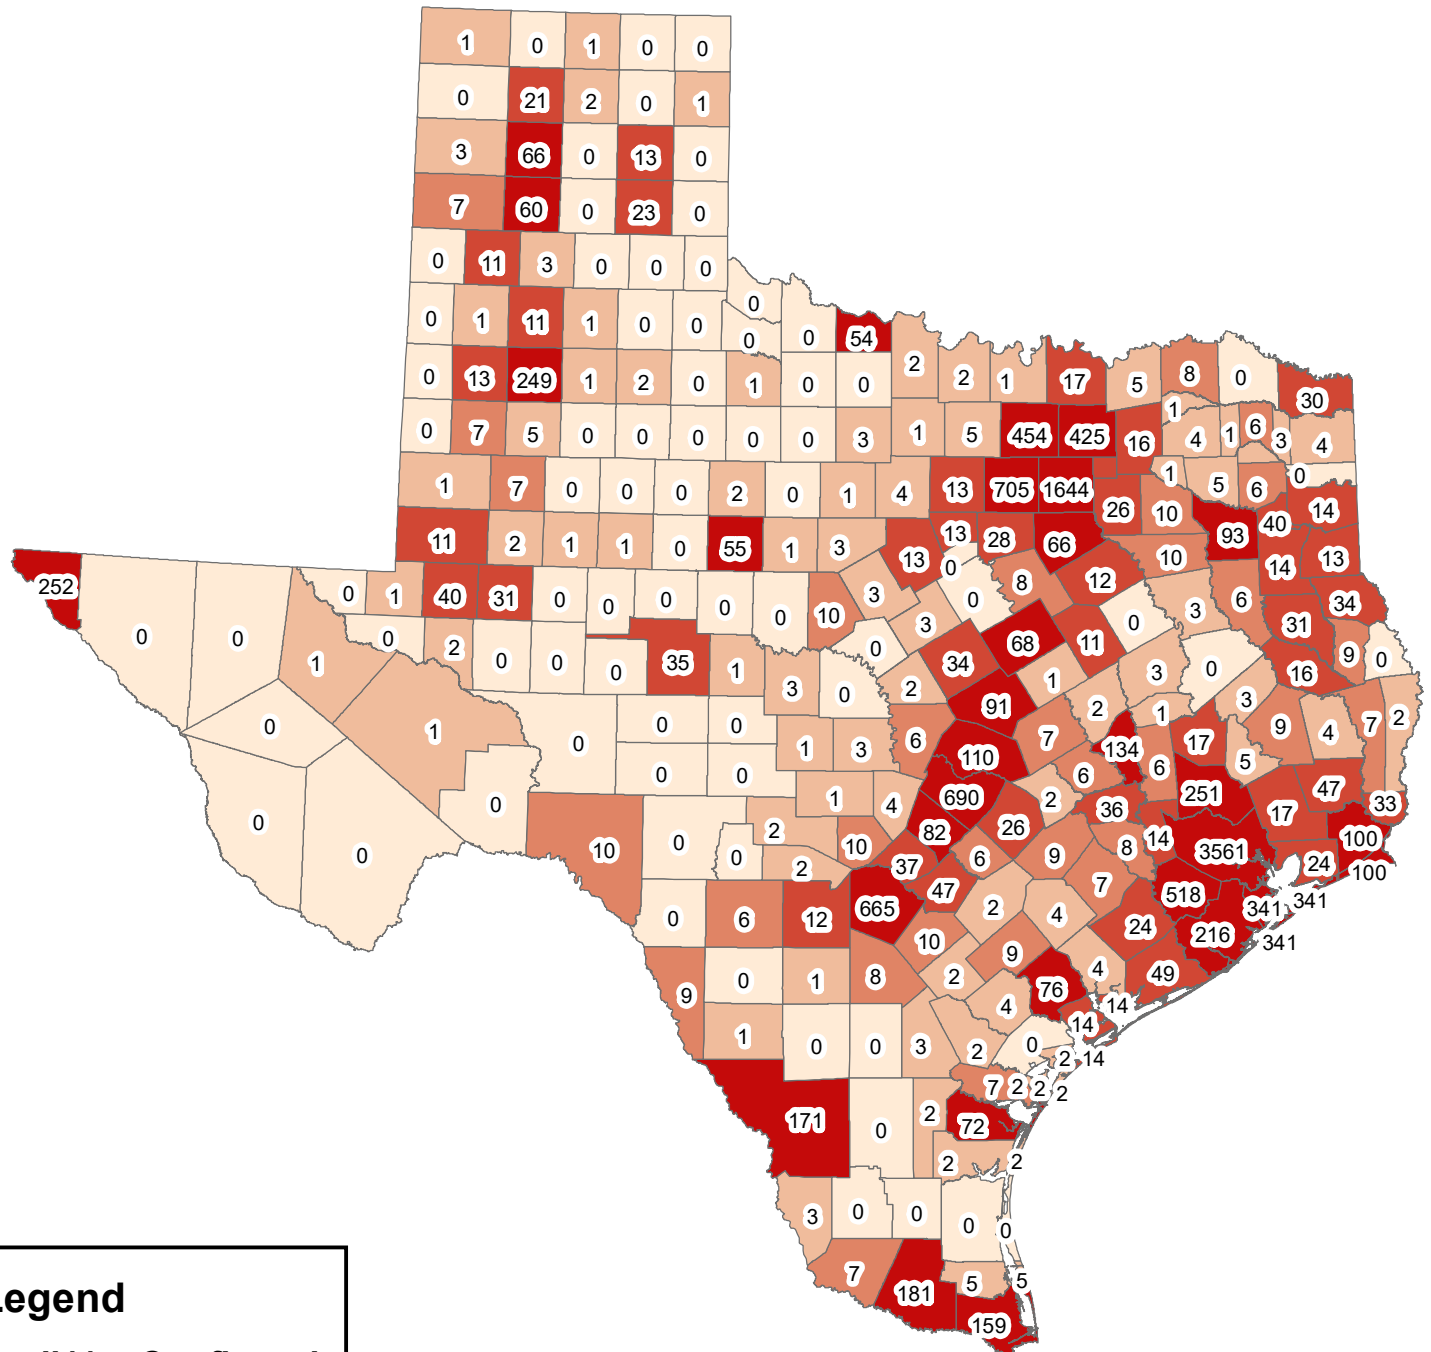

Texas Covid-19 Confirmed Cases April 11, 2020

Legend

April11__Confirmed

- 0
- 1-5
- 6-10
- 11-50
- 51-3561

The City of Stephenville makes every effort to ensure this map is free of errors but does not warrant the map or its features. The City of Stephenville provides this map without any warranty of any kind whatsoever, either expressed or implied.

[https://github.com/CSSEGISandData/COVID-19/tree/master/csse covid 19 data/csse covid 19 daily reports](https://github.com/CSSEGISandData/COVID-19/tree/master/csse%20covid%2019%20data/csse%20covid%2019%20daily%20reports)