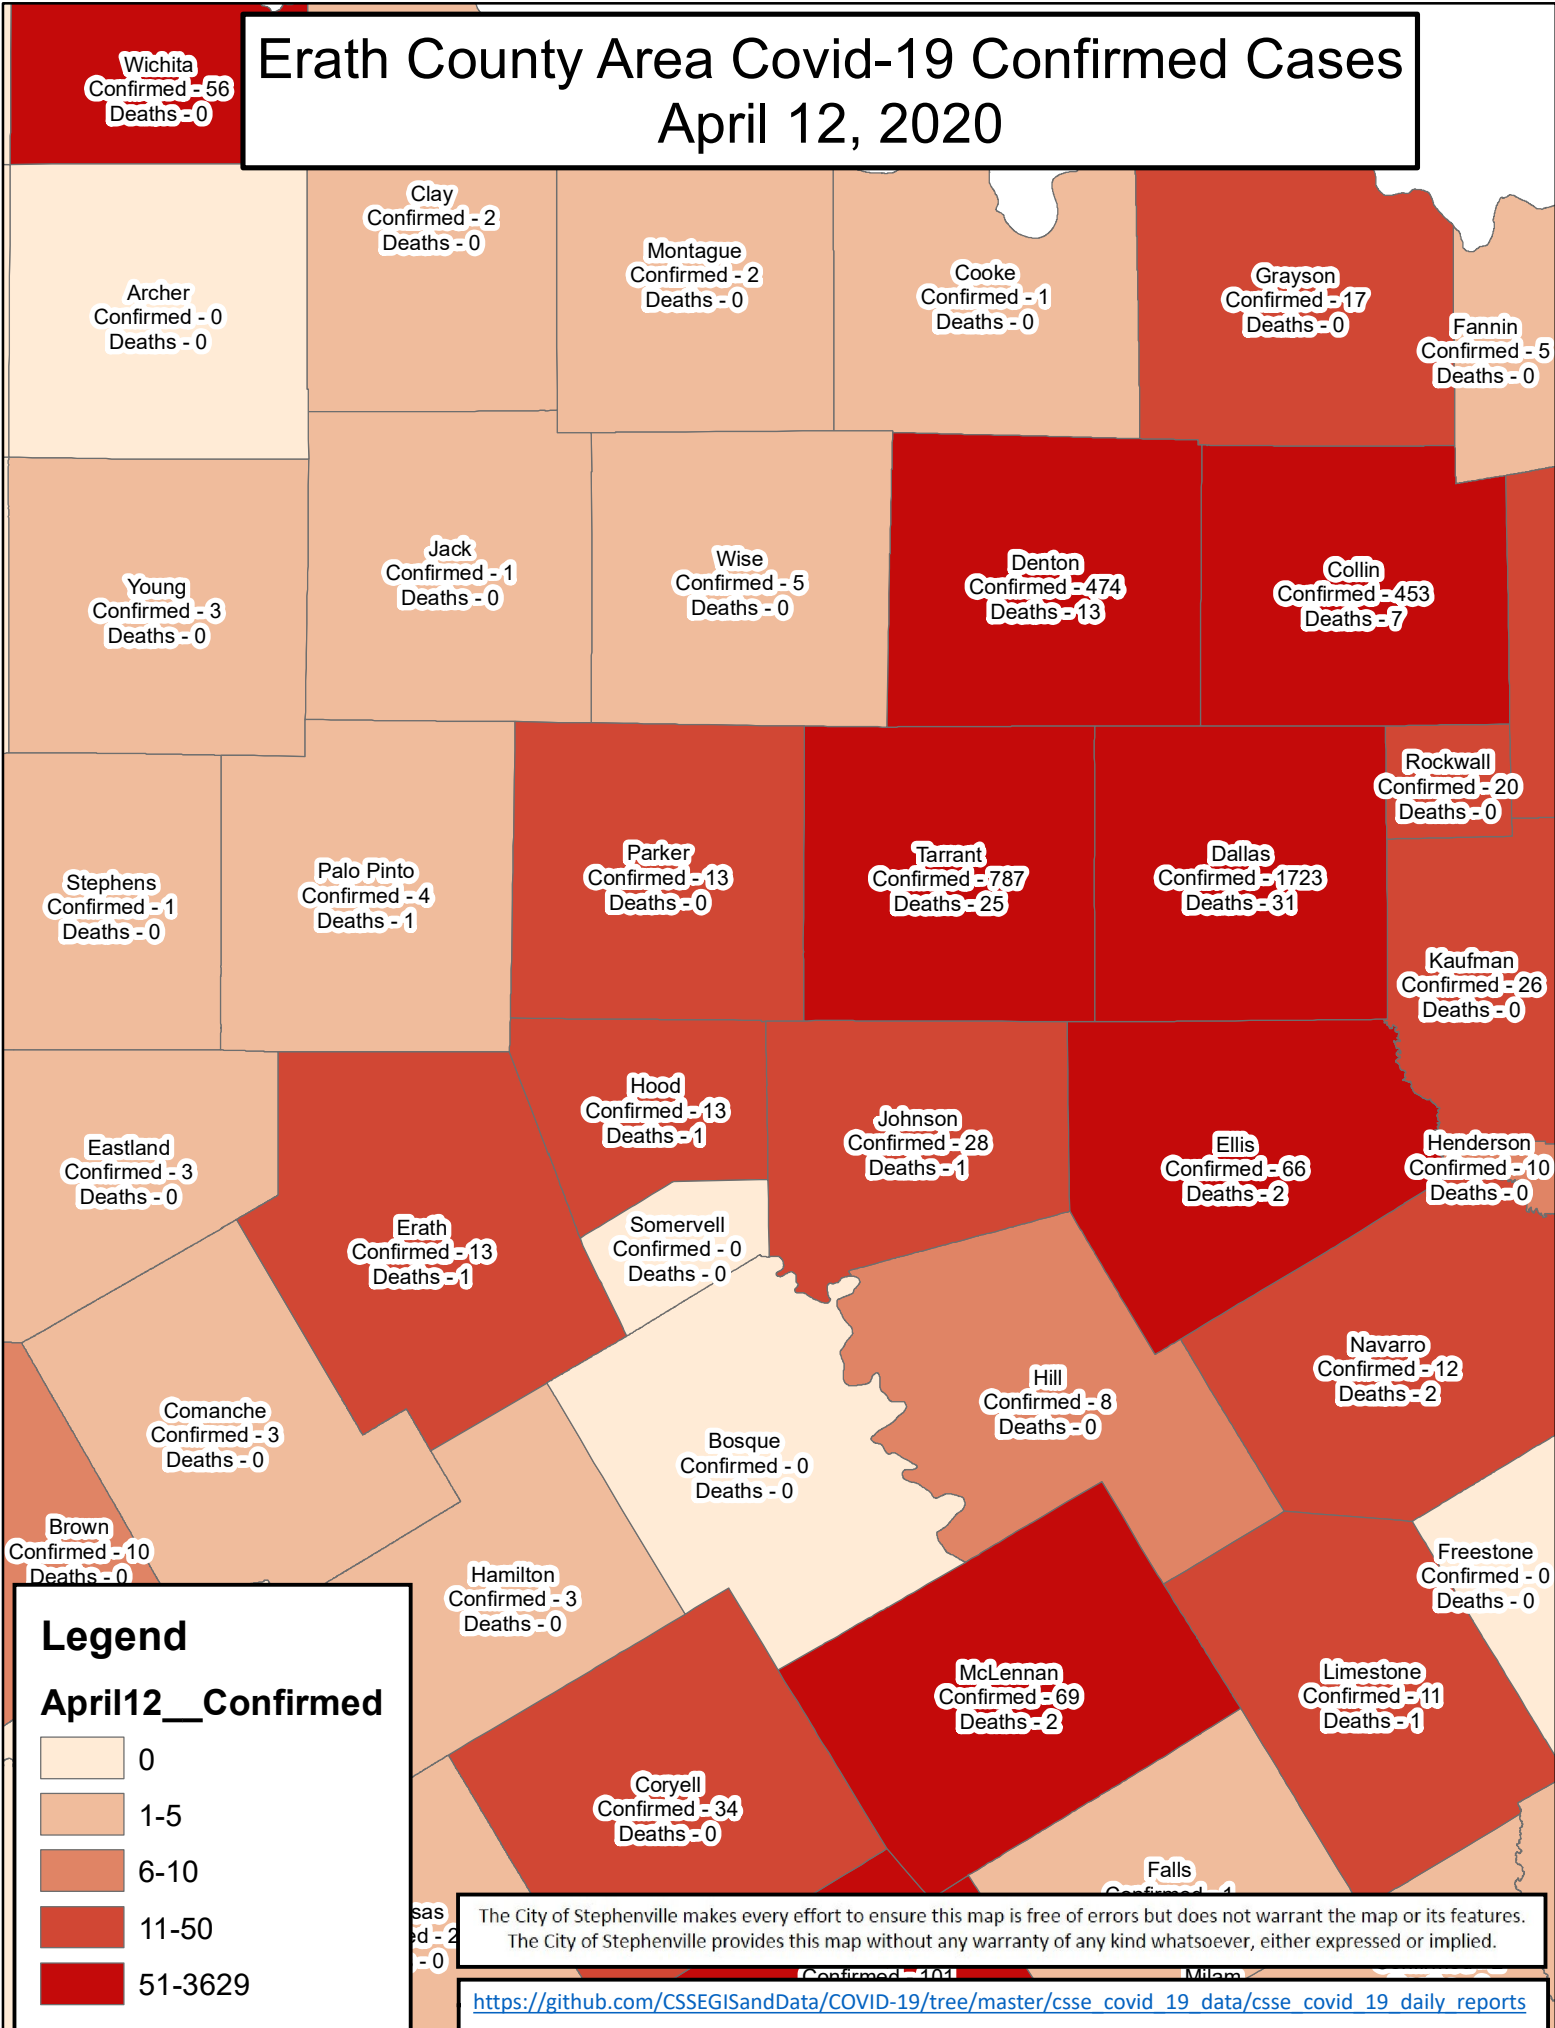

Erath County Area Covid-19 Confirmed Cases

April 12, 2020

Legend

April12__Confirmed

- 0
- 1-5
- 6-10
- 11-50
- 51-3629

The City of Stephenville makes every effort to ensure this map is free of errors but does not warrant the map or its features. The City of Stephenville provides this map without any warranty of any kind whatsoever, either expressed or implied.

[https://github.com/CSSEGISandData/COVID-19/tree/master/csse covid 19 data/csse covid 19 daily reports](https://github.com/CSSEGISandData/COVID-19/tree/master/csse%20covid%2019%20data/csse%20covid%2019%20daily%20reports)