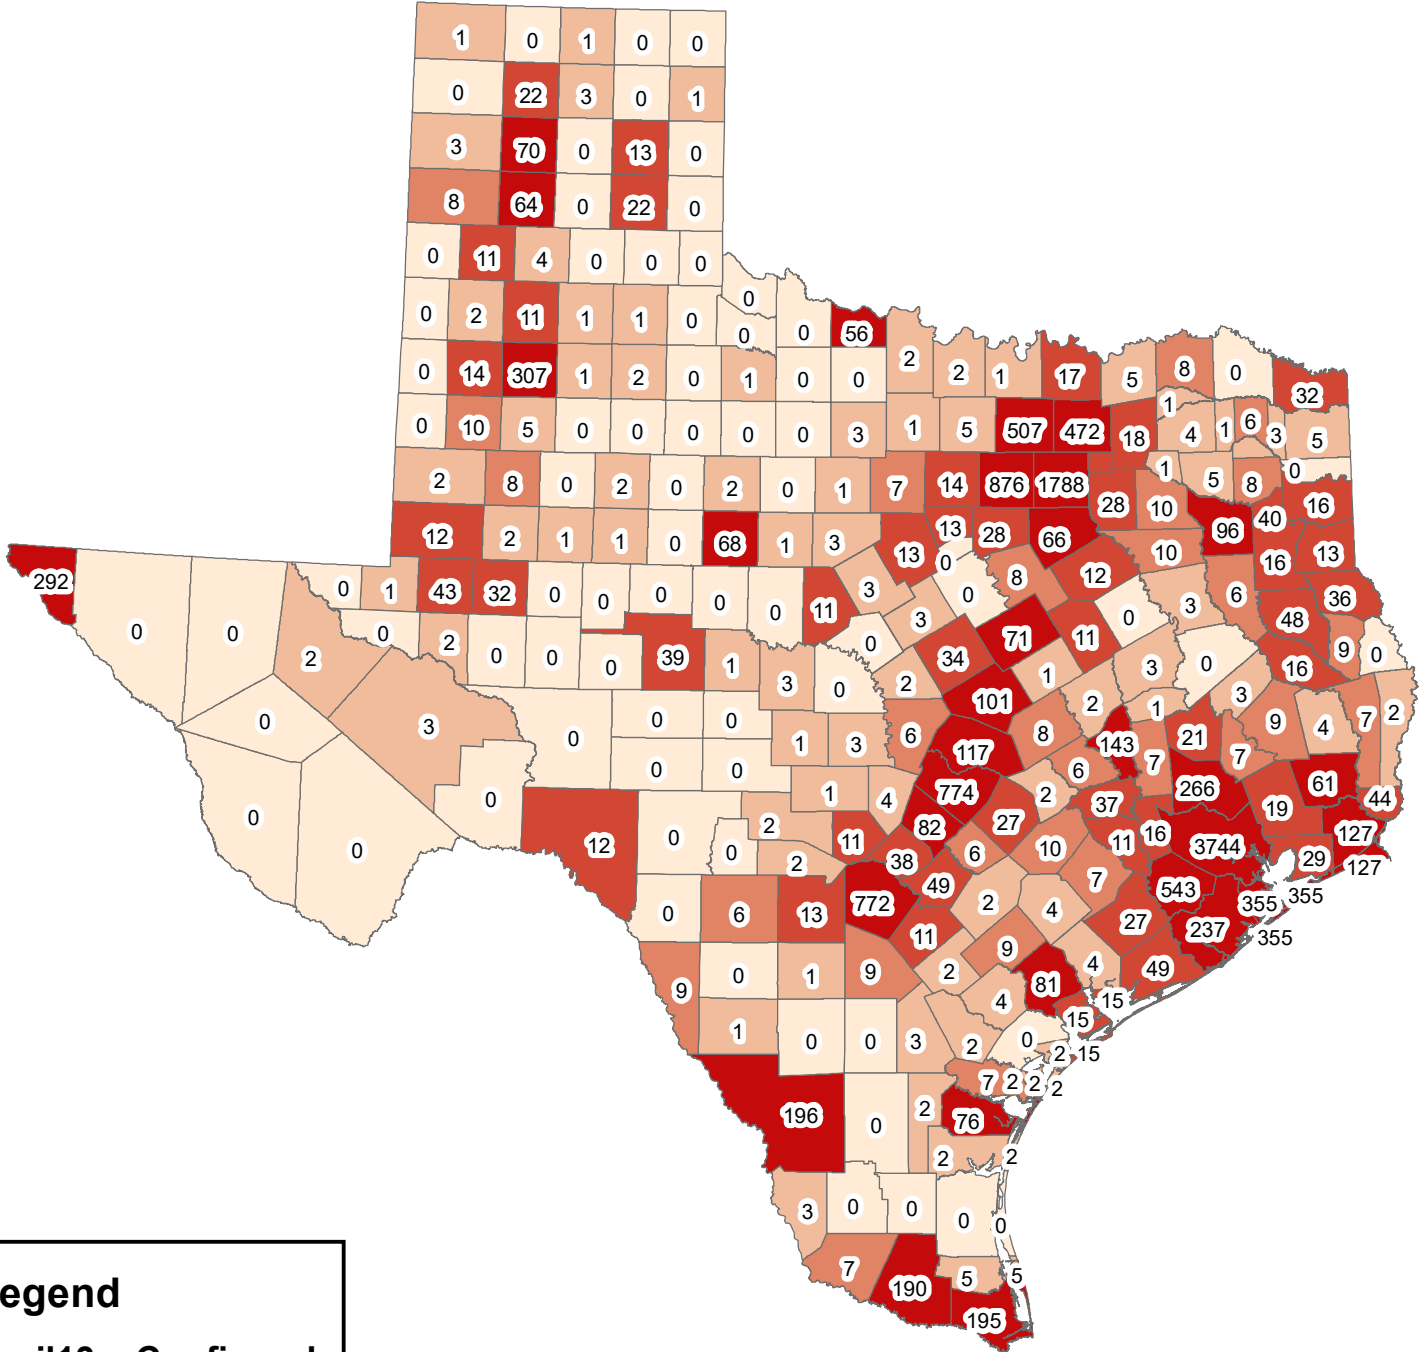

Texas Covid-19 Confirmed Cases April 13, 2020

Legend

April13__Confirmed

- 0
- 1-5
- 6-10
- 11-50
- 51-3744

The City of Stephenville makes every effort to ensure this map is free of errors but does not warrant the map or its features. The City of Stephenville provides this map without any warranty of any kind whatsoever, either expressed or implied.

[https://github.com/CSSEGISandData/COVID-19/tree/master/csse covid 19 data/csse covid 19 daily reports](https://github.com/CSSEGISandData/COVID-19/tree/master/csse%20covid%2019%20data/csse%20covid%2019%20daily%20reports)