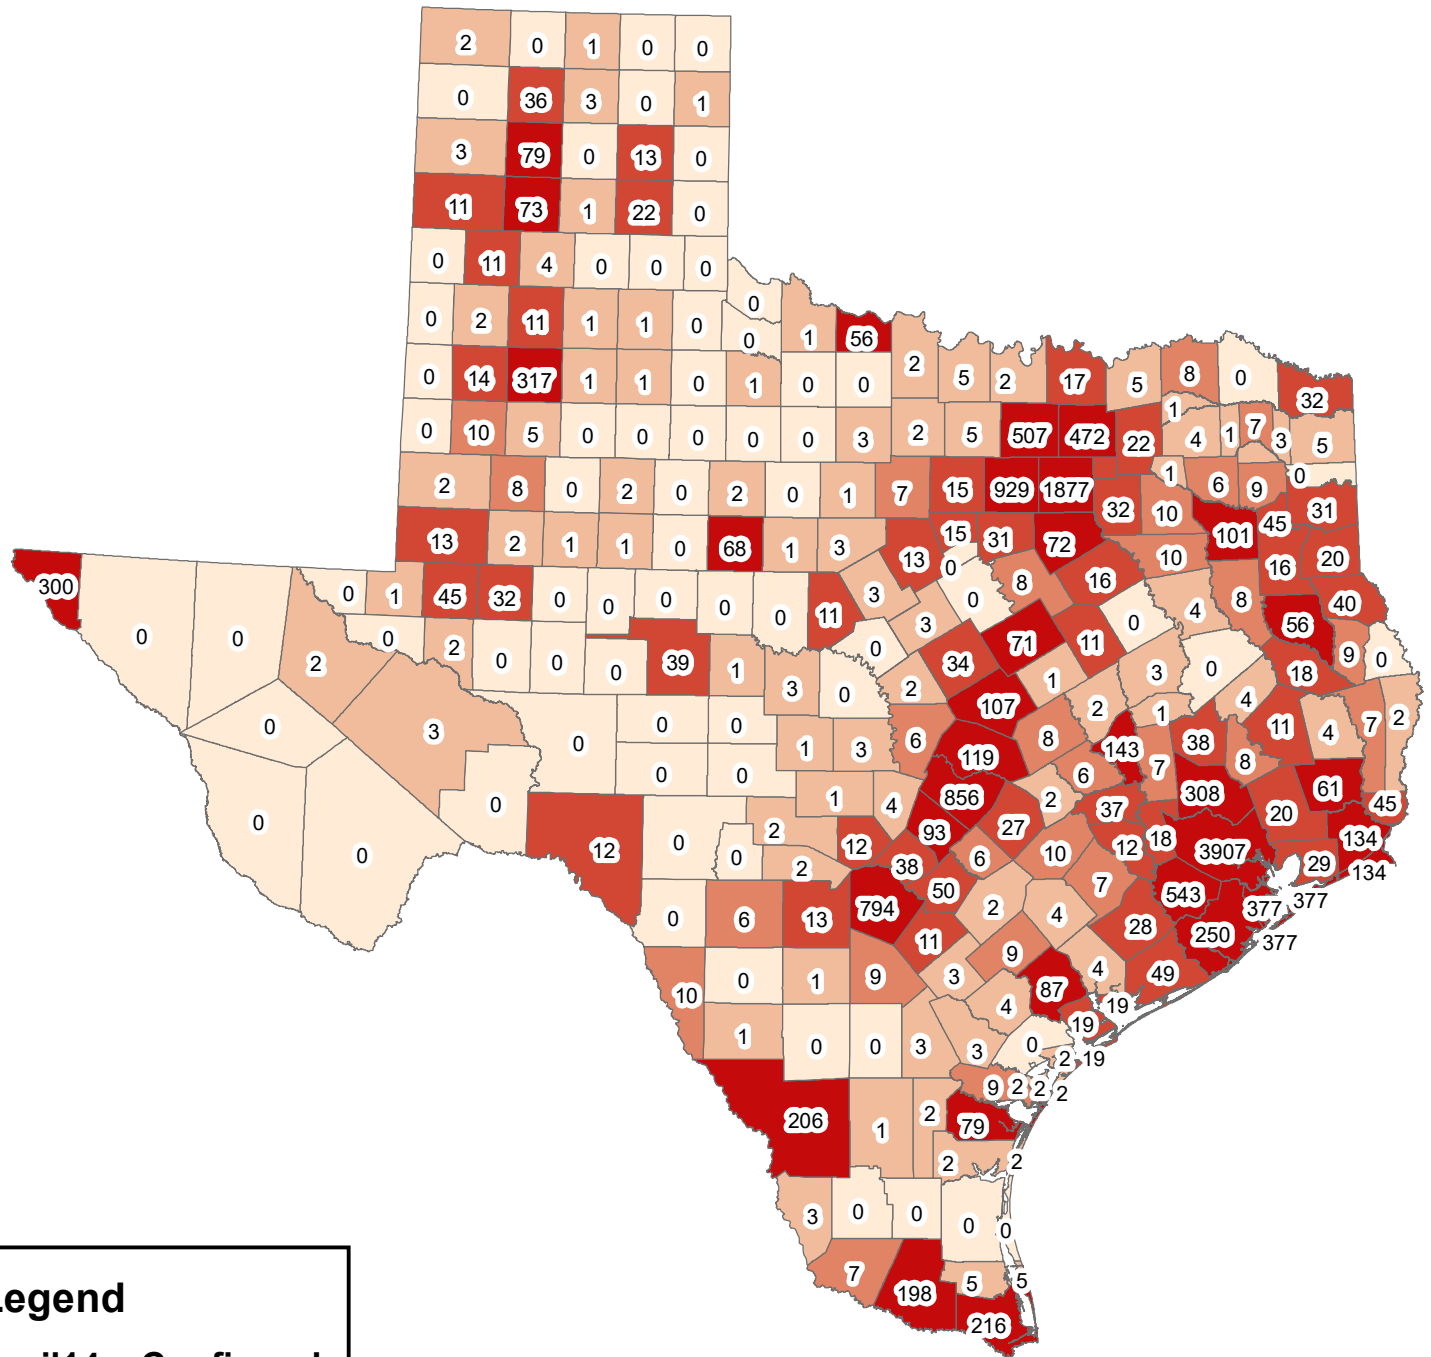

Texas Covid-19 Confirmed Cases April 14, 2020

Legend

April14__Confirmed

- 0
- 1-5
- 6-10
- 11-50
- 51-3907

The City of Stephenville makes every effort to ensure this map is free of errors but does not warrant the map or its features. The City of Stephenville provides this map without any warranty of any kind whatsoever, either expressed or implied.

[https://github.com/CSSEGISandData/COVID-19/tree/master/csse covid 19 data/csse covid 19 daily reports](https://github.com/CSSEGISandData/COVID-19/tree/master/csse%20covid%2019%20data/csse%20covid%2019%20daily%20reports)