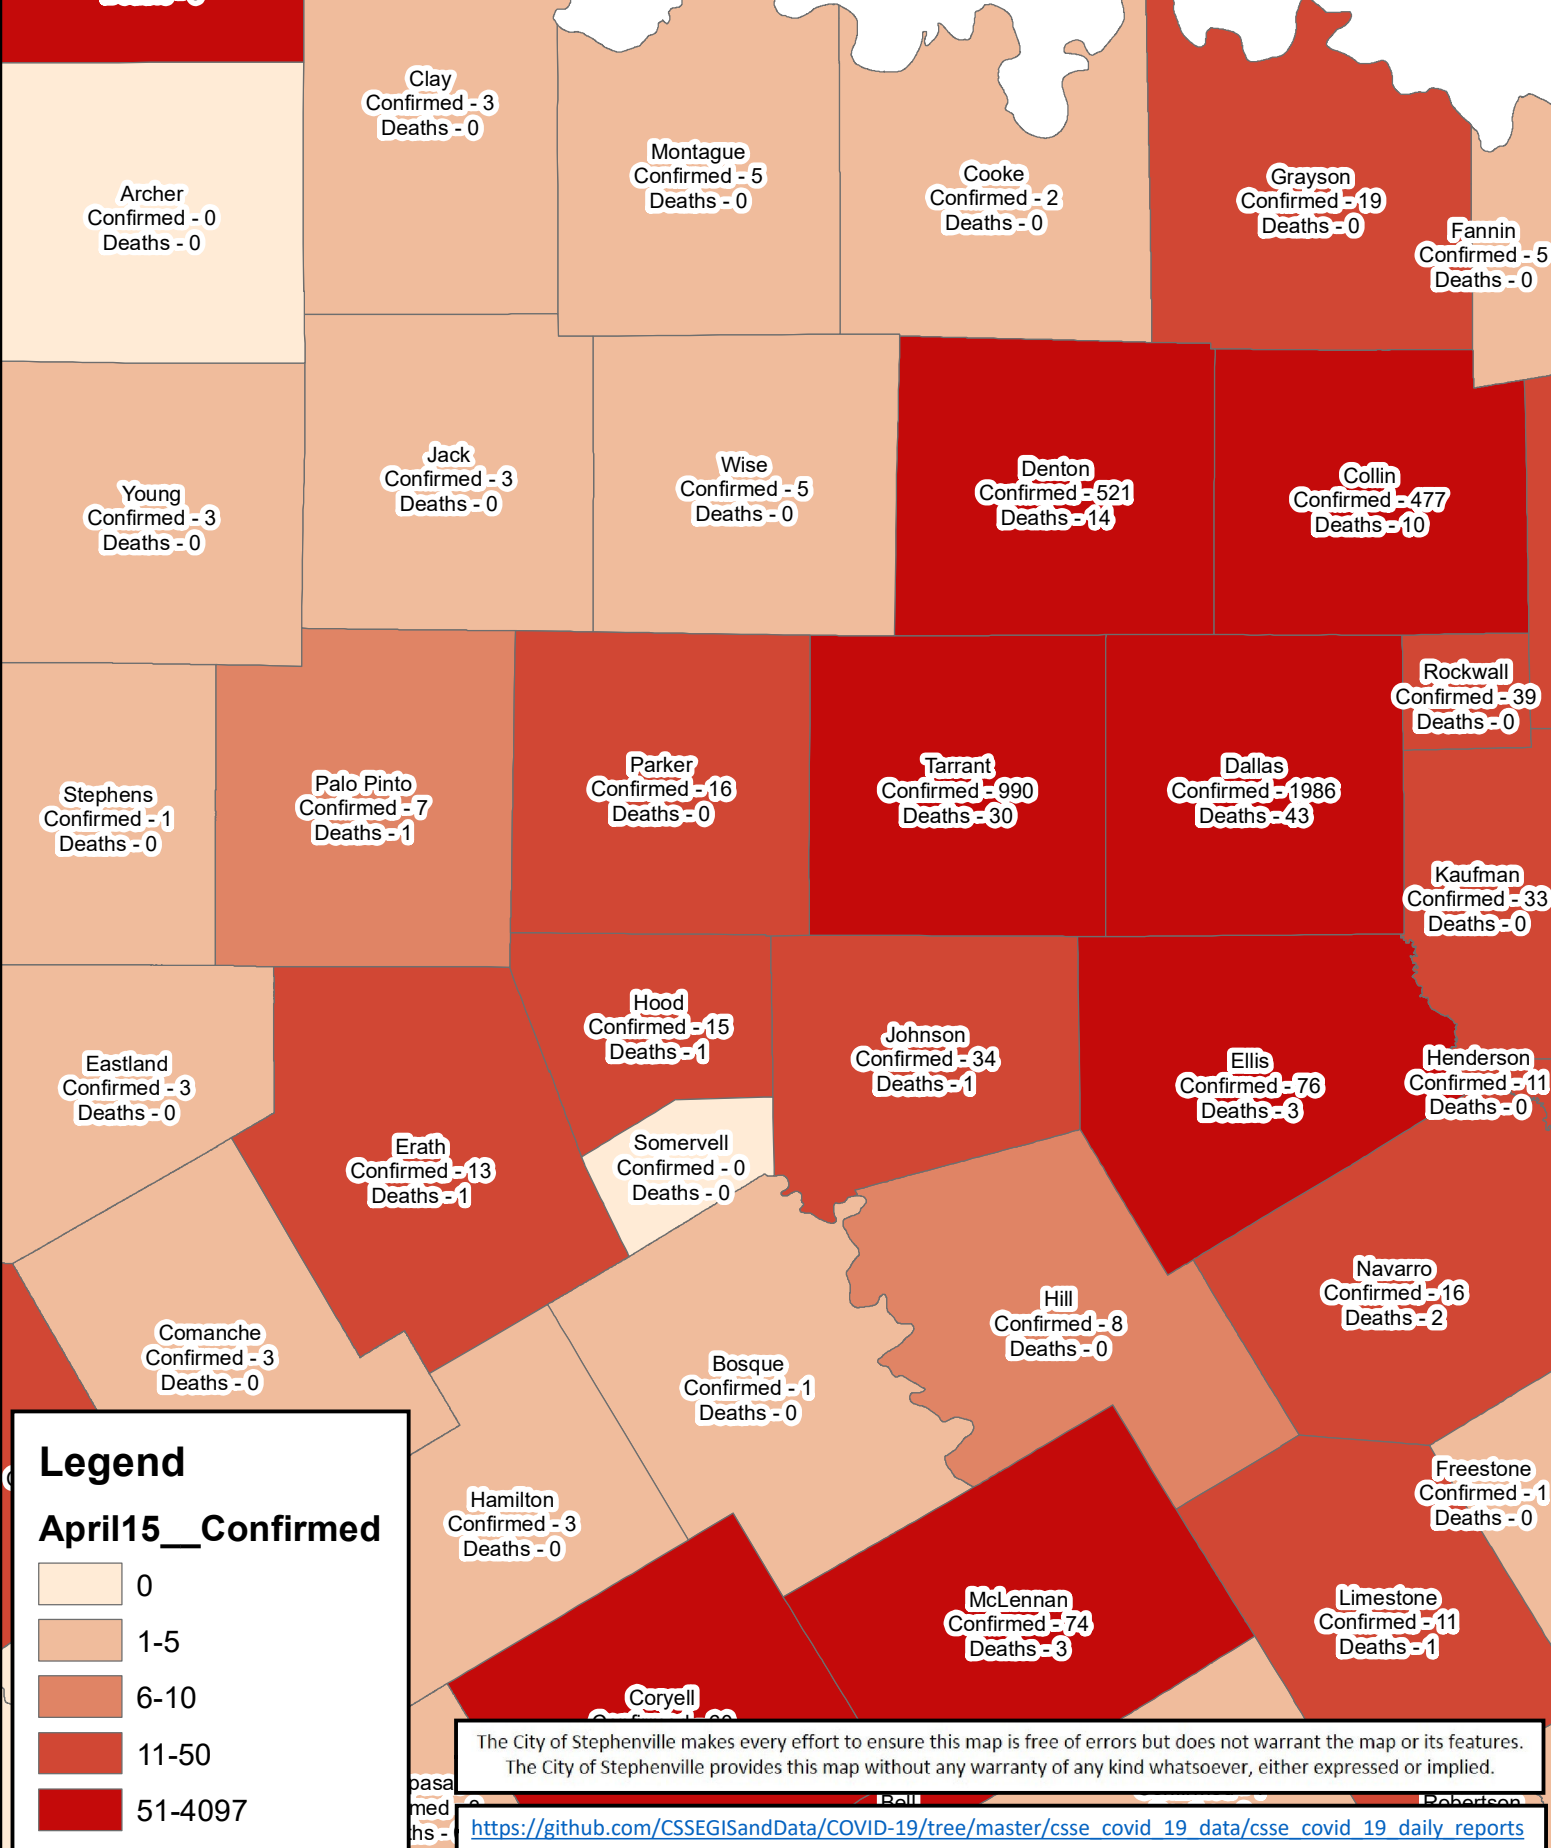

Erath County Area Covid-19 Confirmed Cases

April 15, 2020

Legend

April15__Confirmed

- 0
- 1-5
- 6-10
- 11-50
- 51-4097

The City of Stephenville makes every effort to ensure this map is free of errors but does not warrant the map or its features. The City of Stephenville provides this map without any warranty of any kind whatsoever, either expressed or implied.

https://github.com/CSSEGISandData/COVID-19/tree/master/csse_covid_19_data/csse_covid_19_daily_reports