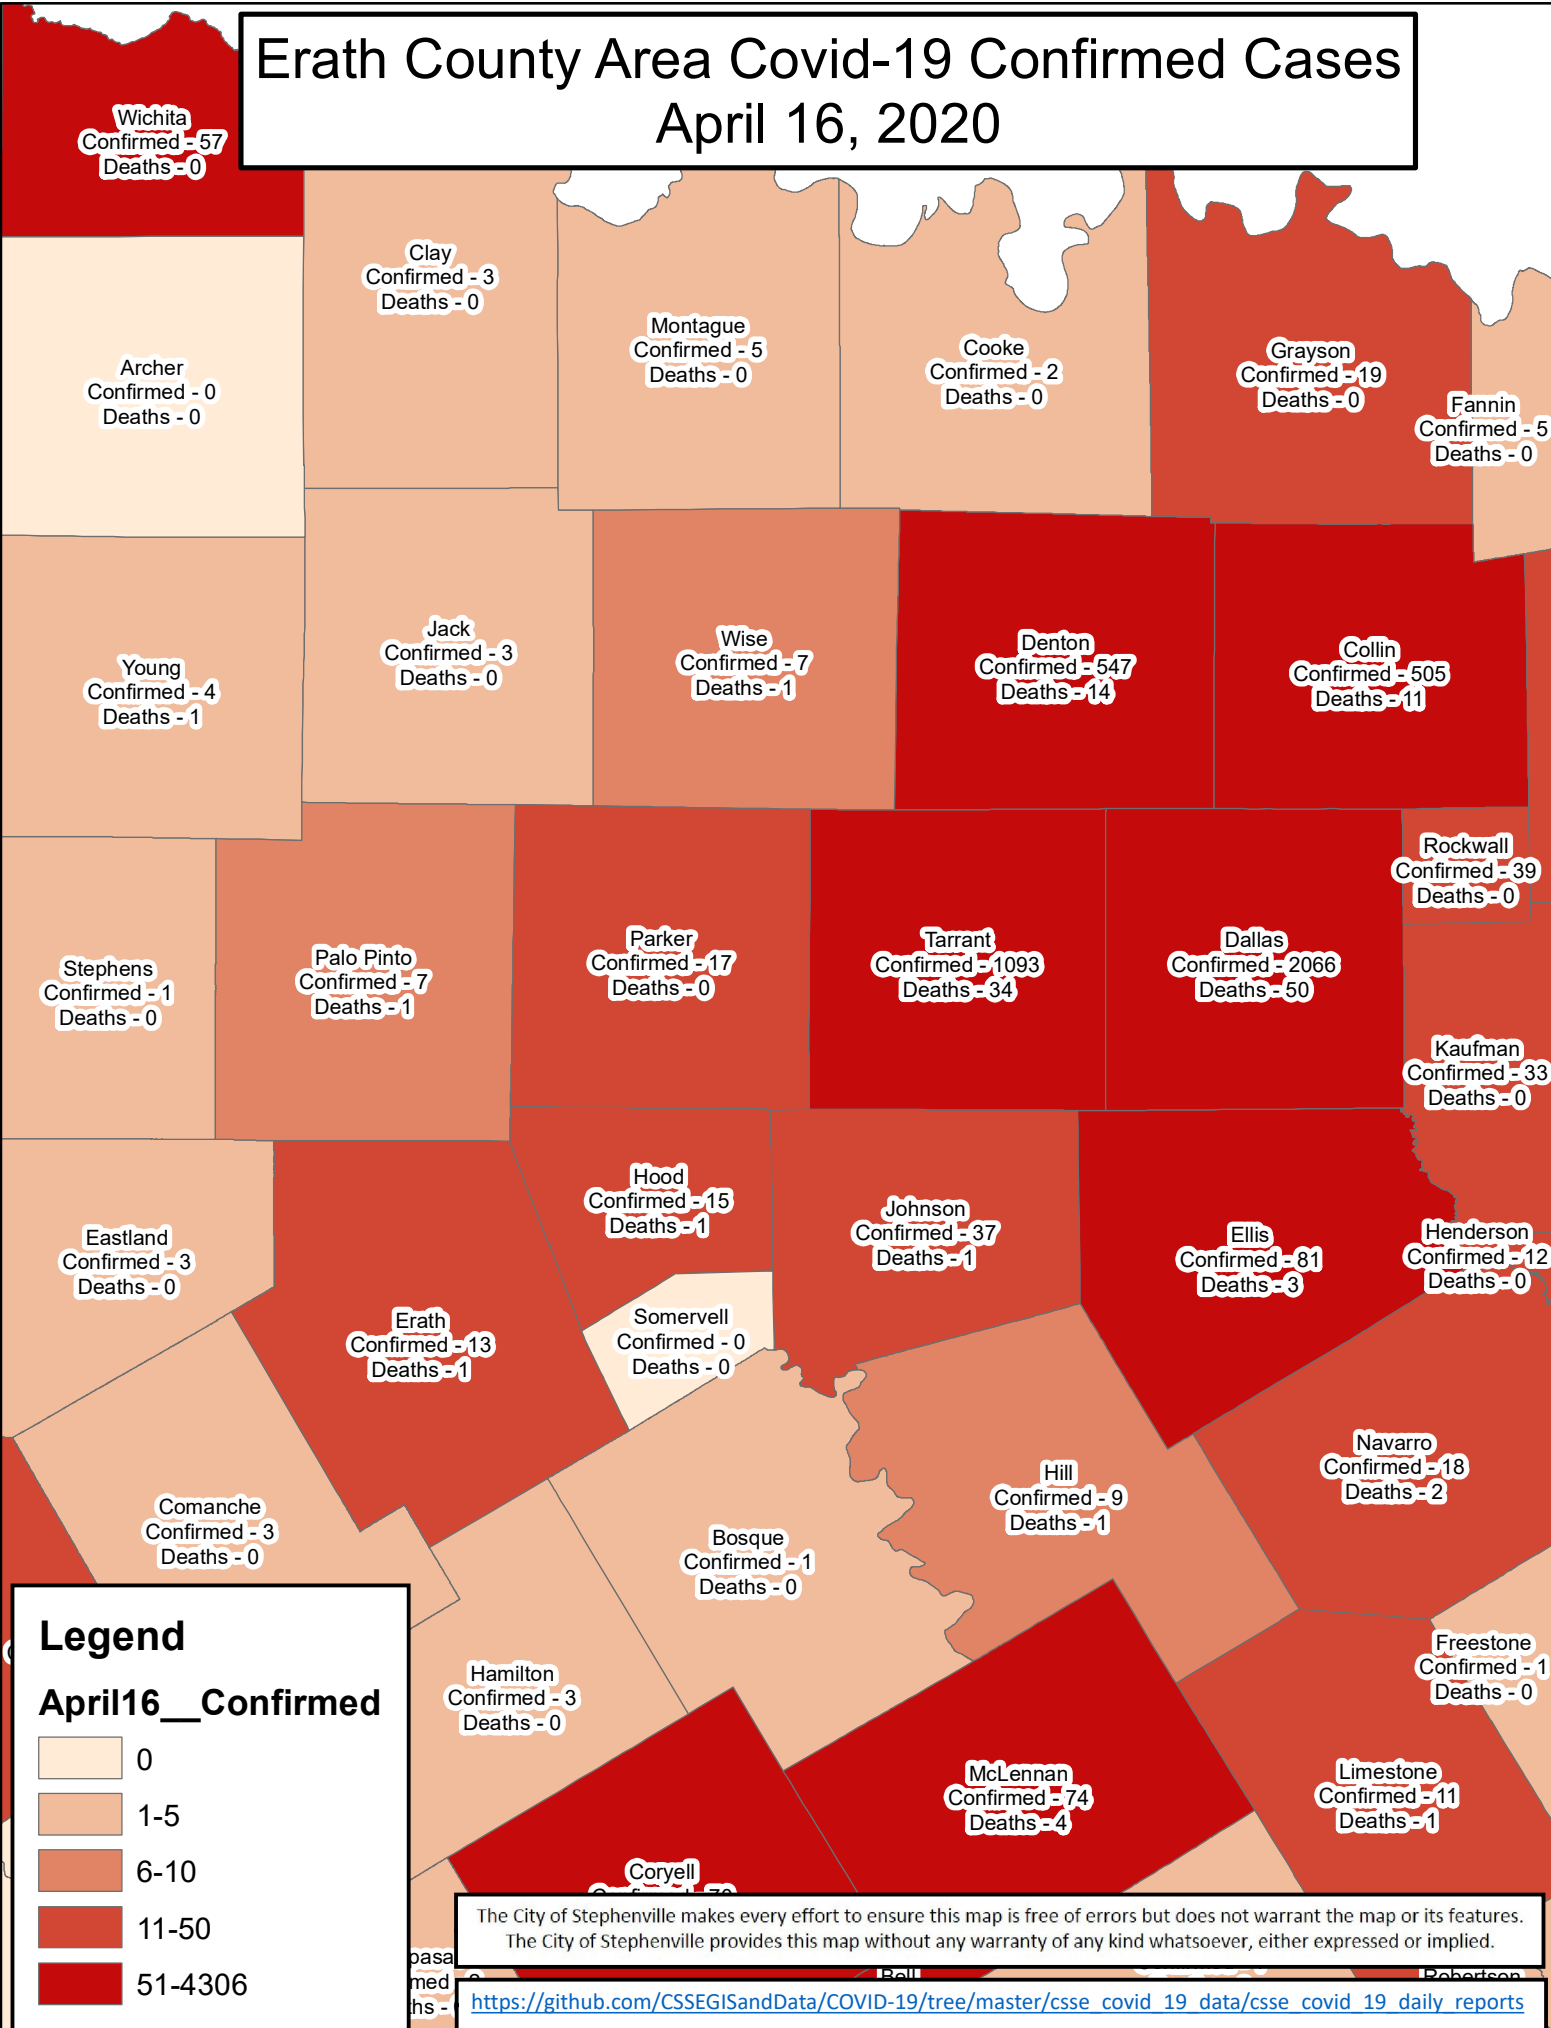

Erath County Area Covid-19 Confirmed Cases

April 16, 2020

Legend

April16__Confirmed

- 0
- 1-5
- 6-10
- 11-50
- 51-4306

The City of Stephenville makes every effort to ensure this map is free of errors but does not warrant the map or its features. The City of Stephenville provides this map without any warranty of any kind whatsoever, either expressed or implied.

https://github.com/CSSEGISandData/COVID-19/tree/master/csse_covid_19_data/csse_covid_19_daily_reports