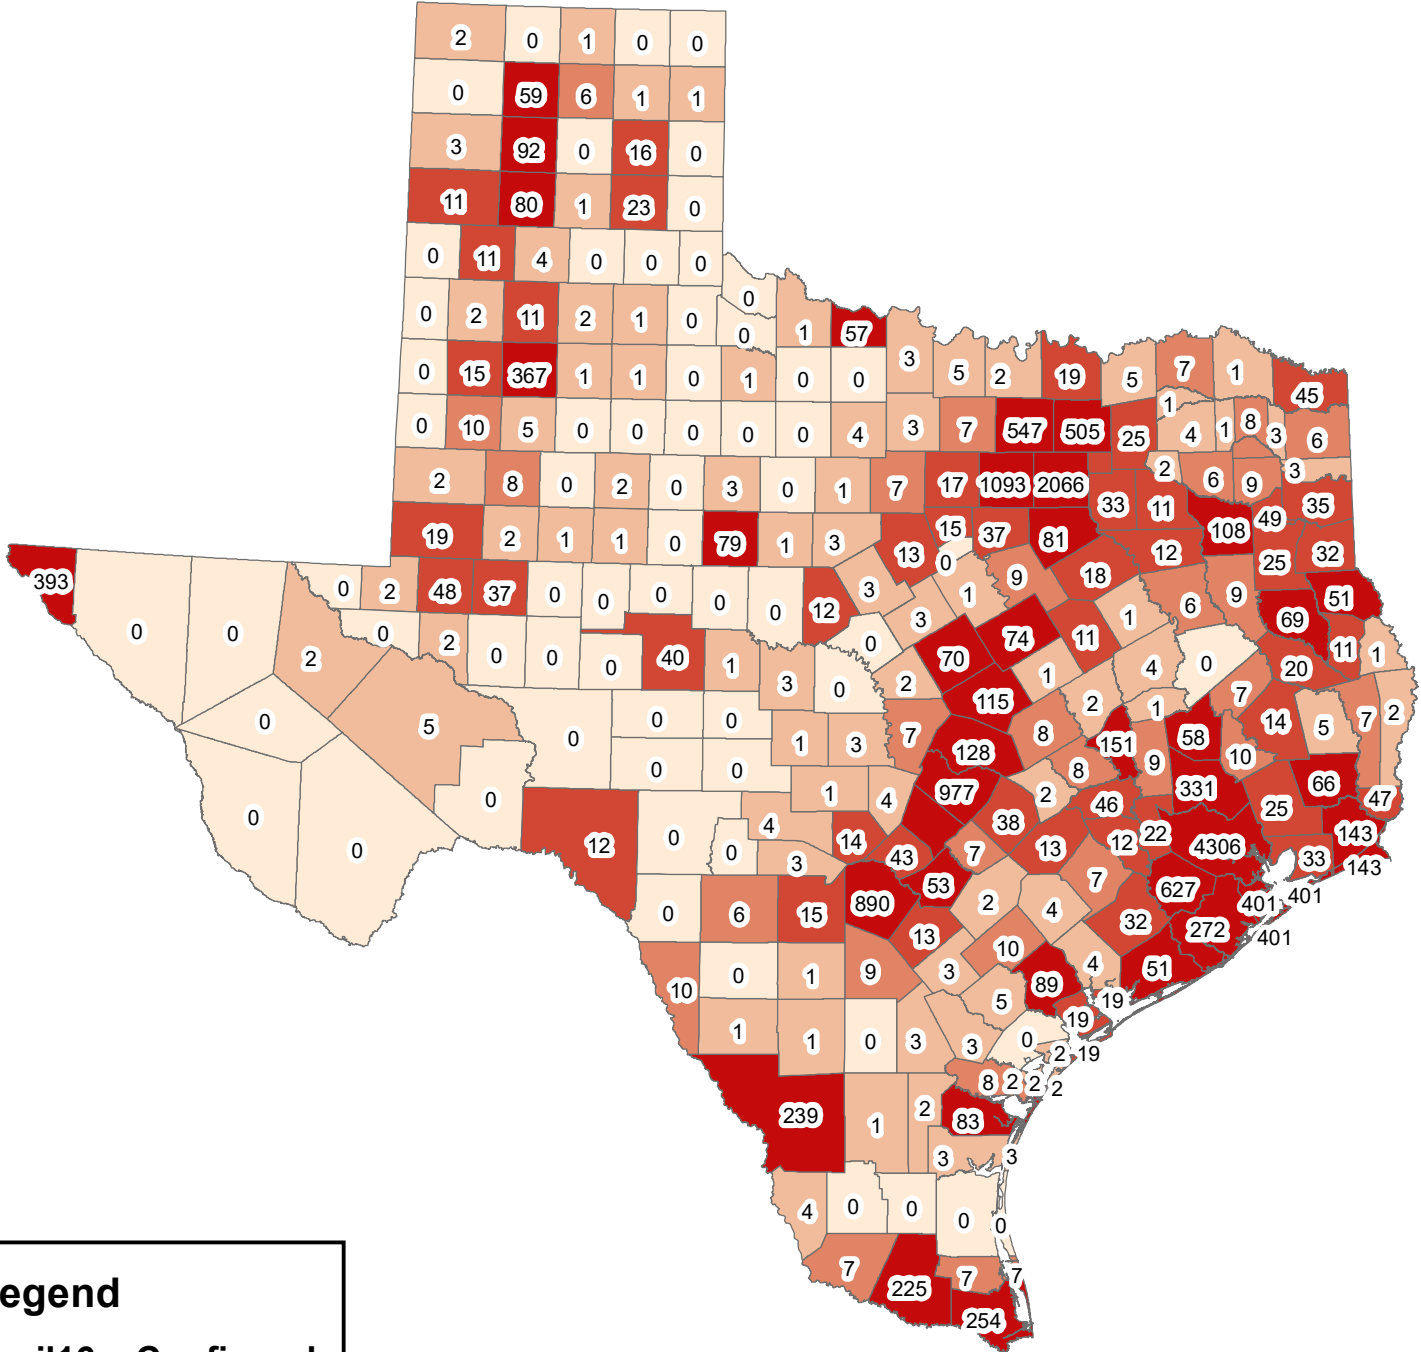

Texas Covid-19 Confirmed Cases

April 16, 2020

Legend

April16__Confirmed

- 0
- 1-5
- 6-10
- 11-50
- 51-4306

The City of Stephenville makes every effort to ensure this map is free of errors but does not warrant the map or its features. The City of Stephenville provides this map without any warranty of any kind whatsoever, either expressed or implied.

[https://github.com/CSSEGISandData/COVID-19/tree/master/csse covid 19 data/csse covid 19 daily reports](https://github.com/CSSEGISandData/COVID-19/tree/master/csse%20covid%2019%20data/csse%20covid%2019%20daily%20reports)