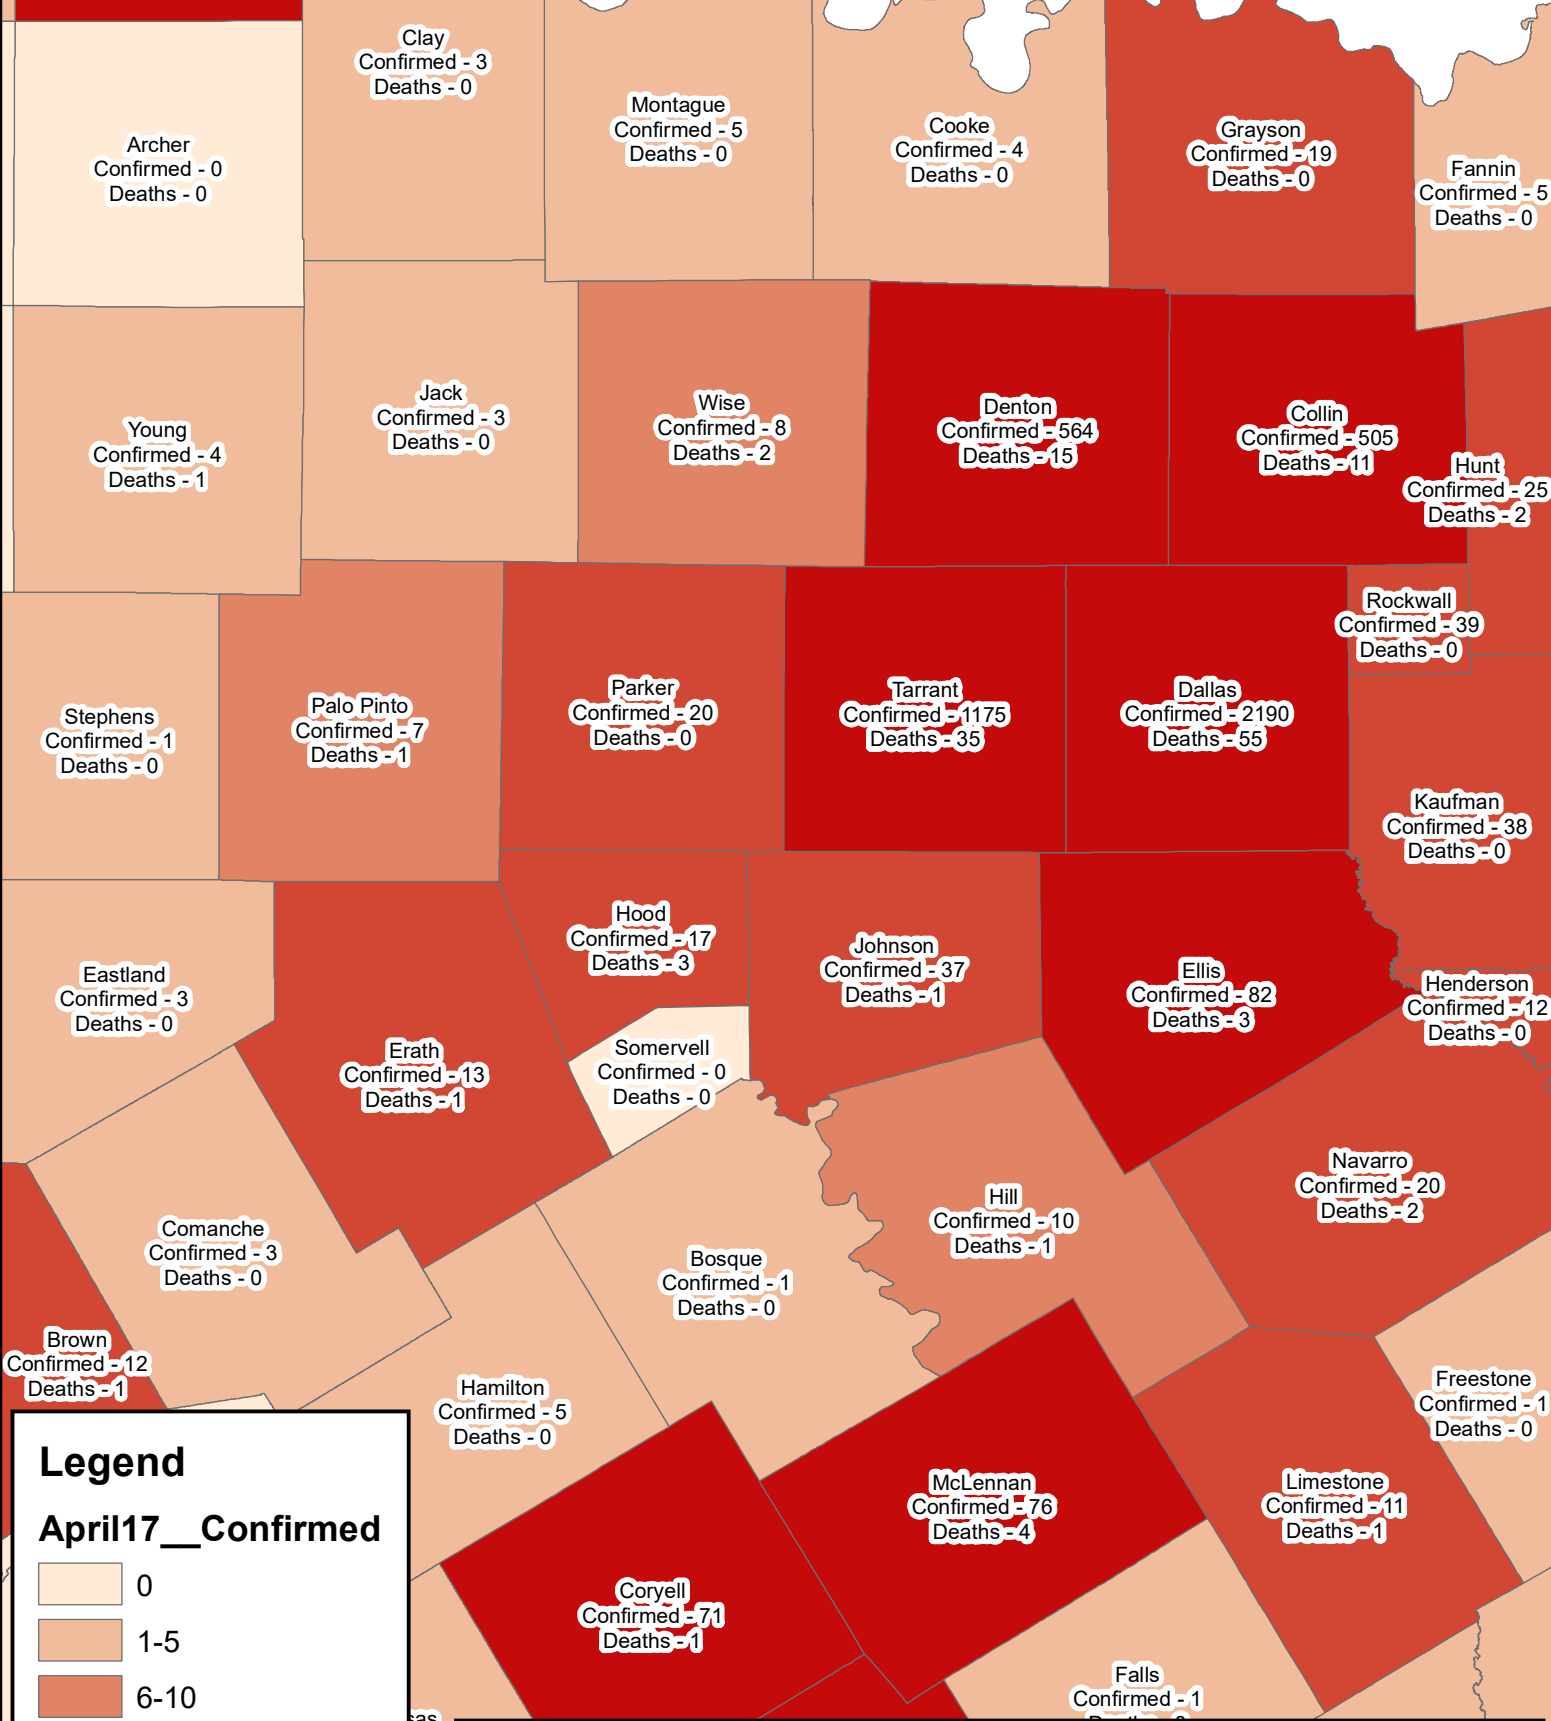

Erath County Area Covid-19 Confirmed Cases

April 17, 2020

Legend

April17__Confirmed

- 0
- 1-5
- 6-10
- 11-50
- 51-4460

The City of Stephenville makes every effort to ensure this map is free of errors but does not warrant the map or its features. The City of Stephenville provides this map without any warranty of any kind whatsoever, either expressed or implied.

[https://github.com/CSSEGISandData/COVID-19/tree/master/csse covid 19 data/csse covid 19 daily reports](https://github.com/CSSEGISandData/COVID-19/tree/master/csse%20covid%2019%20data/csse%20covid%2019%20daily%20reports)