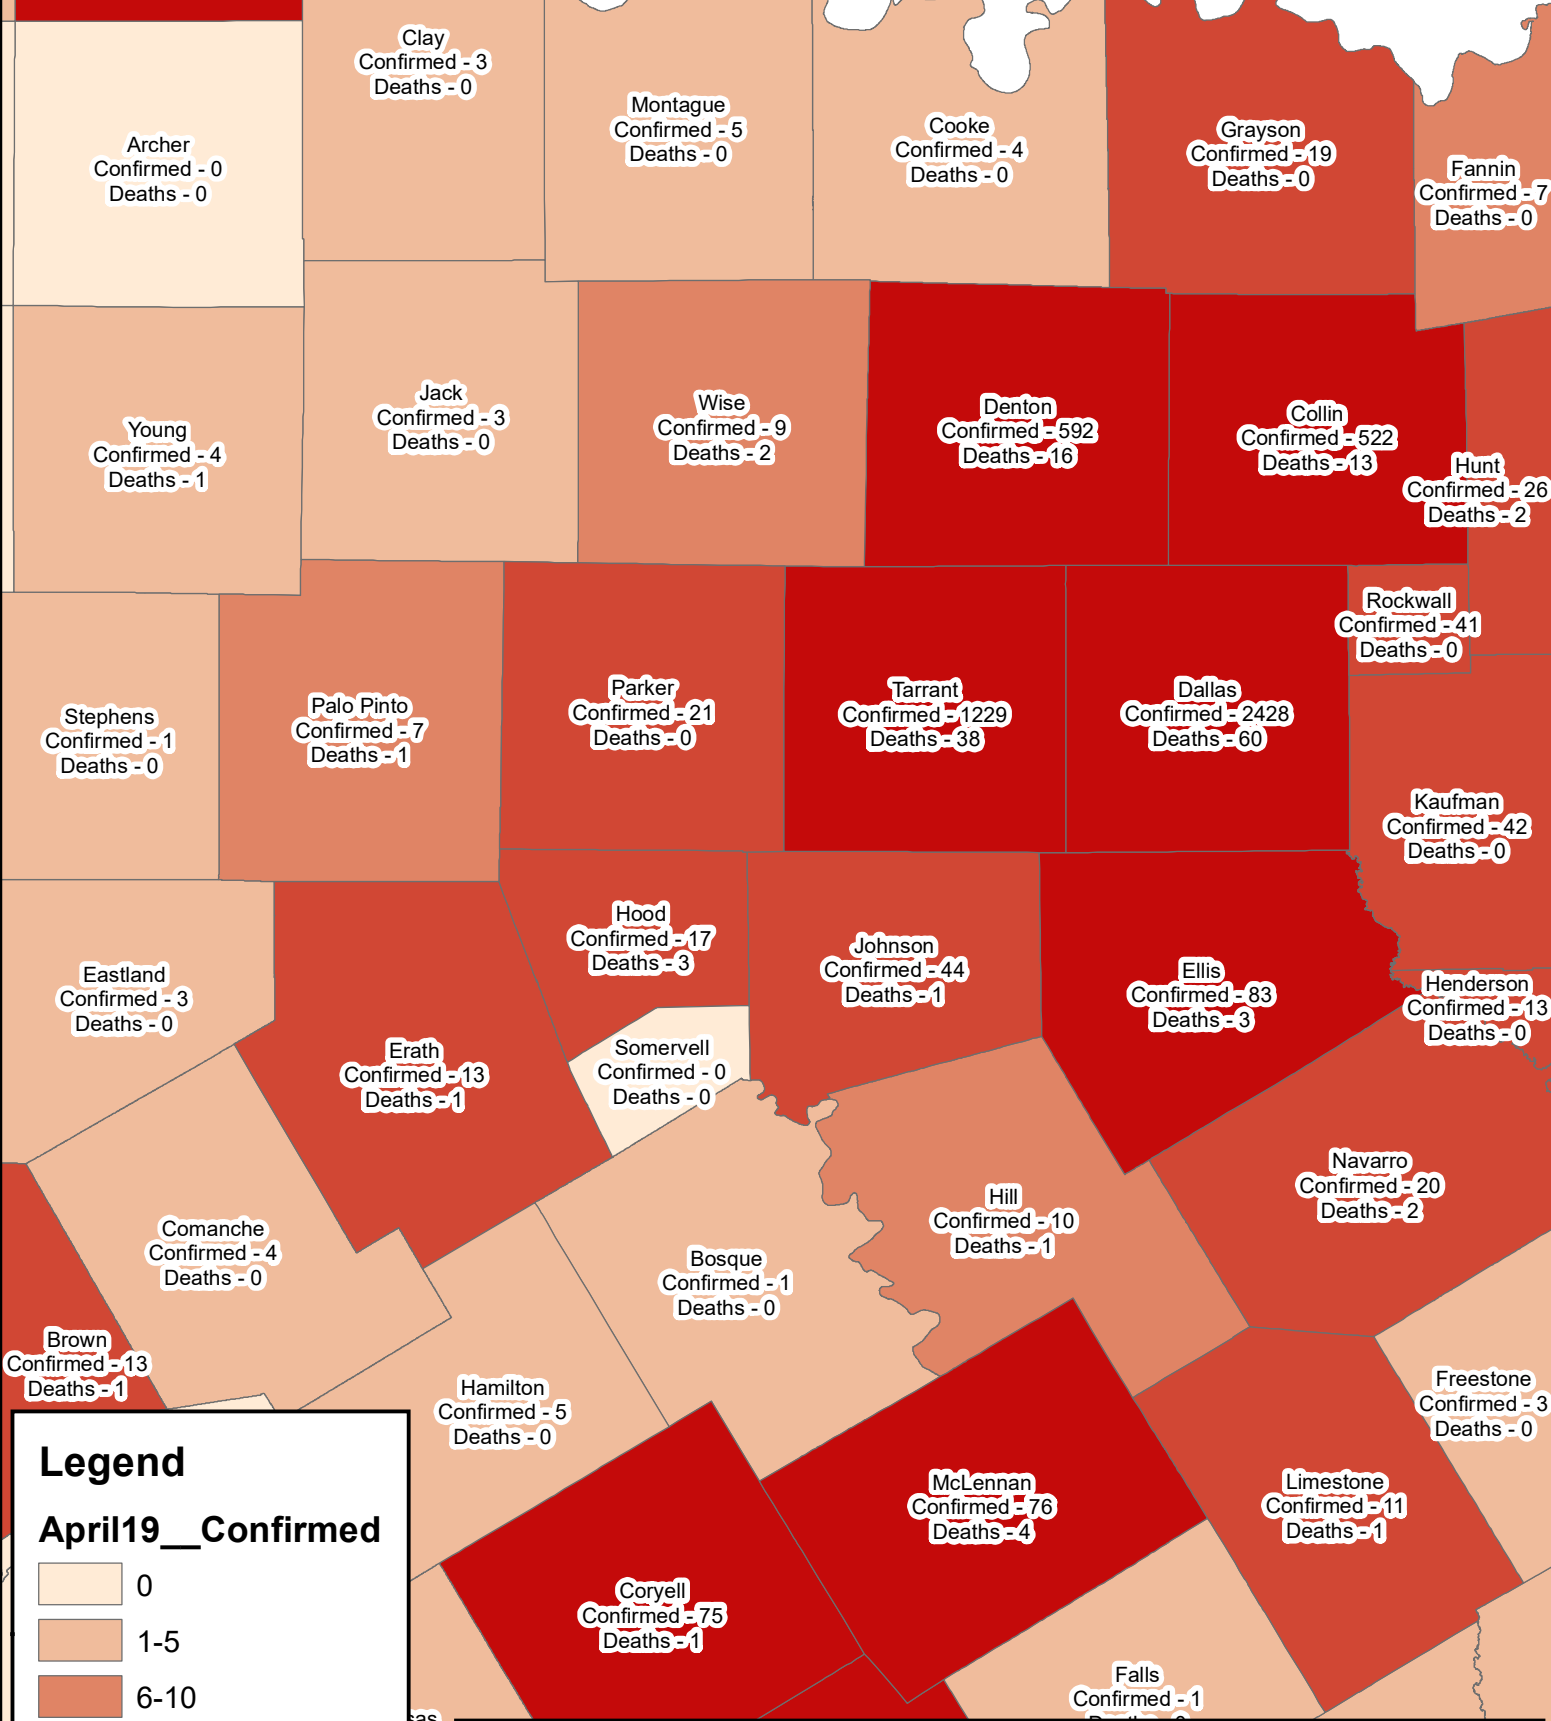

Erath County Area Covid-19 Confirmed Cases

April 19, 2020

Legend

April19__Confirmed

- 0
- 1-5
- 6-10
- 11-50
- 51-4823

The City of Stephenville makes every effort to ensure this map is free of errors but does not warrant the map or its features. The City of Stephenville provides this map without any warranty of any kind whatsoever, either expressed or implied.

[https://github.com/CSSEGISandData/COVID-19/tree/master/csse covid 19 data/csse covid 19 daily reports](https://github.com/CSSEGISandData/COVID-19/tree/master/csse%20covid%2019%20data/csse%20covid%2019%20daily%20reports)