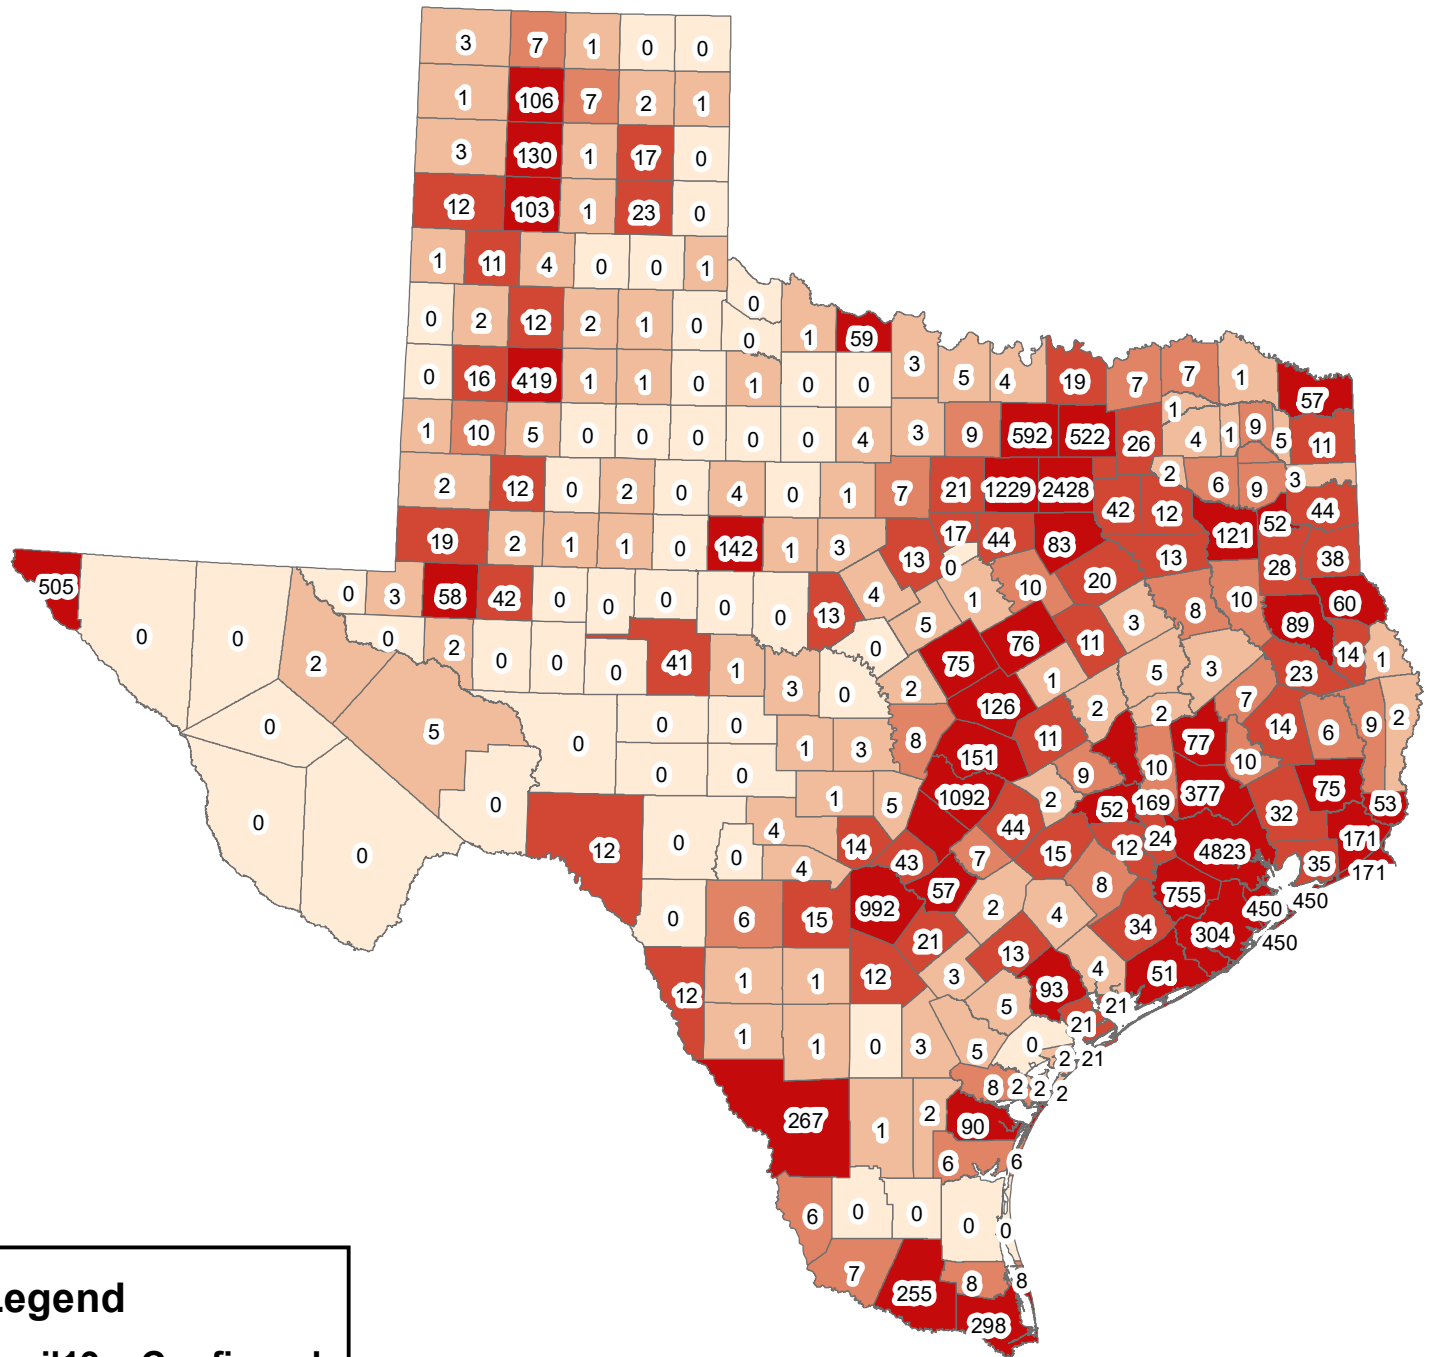

Texas Covid-19 Confirmed Cases April 19, 2020

Legend

April19__Confirmed

- 0
- 1-5
- 6-10
- 11-50
- 51-4823

The City of Stephenville makes every effort to ensure this map is free of errors but does not warrant the map or its features. The City of Stephenville provides this map without any warranty of any kind whatsoever, either expressed or implied.

[https://github.com/CSSEGISandData/COVID-19/tree/master/csse covid 19 data/csse covid 19 daily reports](https://github.com/CSSEGISandData/COVID-19/tree/master/csse%20covid%2019%20data/csse%20covid%2019%20daily%20reports)