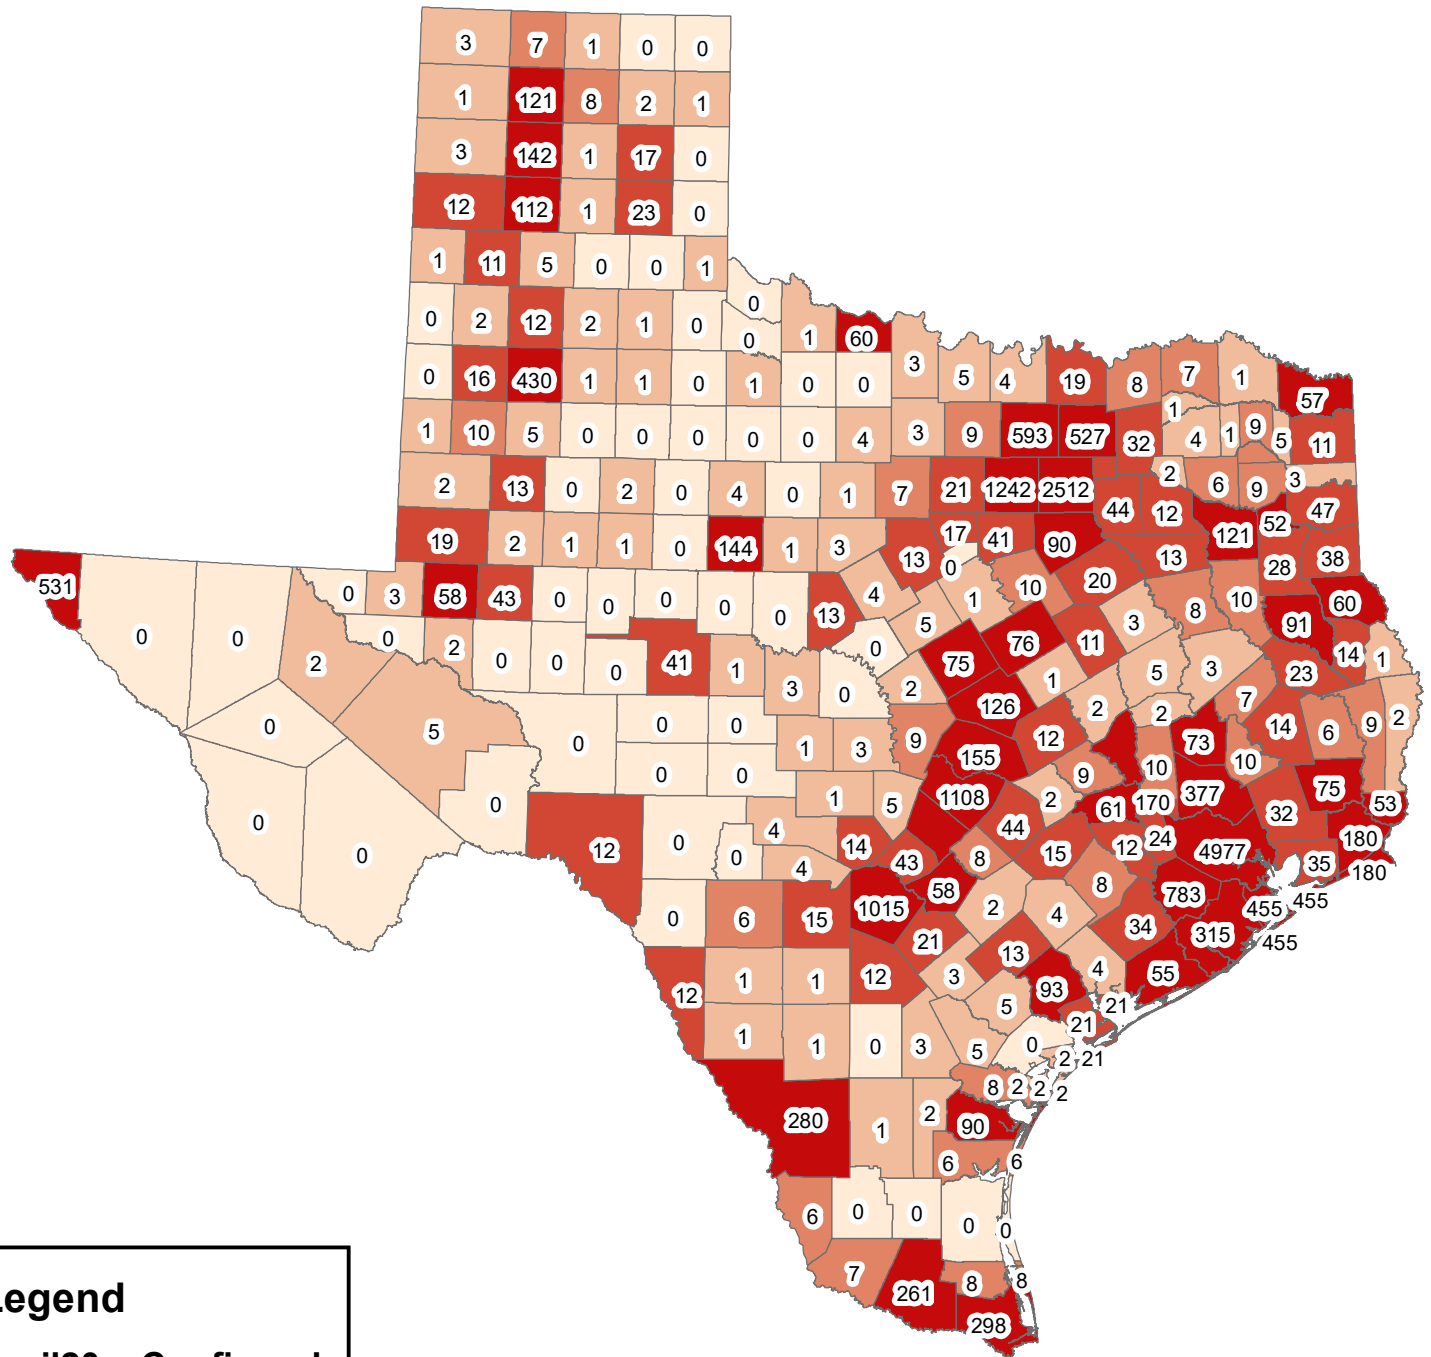

Texas Covid-19 Confirmed Cases April 20, 2020

Legend

April20__Confirmed

- 0
- 1-5
- 6-10
- 11-50
- 51-4977

The City of Stephenville makes every effort to ensure this map is free of errors but does not warrant the map or its features. The City of Stephenville provides this map without any warranty of any kind whatsoever, either expressed or implied.

[https://github.com/CSSEGISandData/COVID-19/tree/master/csse covid 19 data/csse covid 19 daily reports](https://github.com/CSSEGISandData/COVID-19/tree/master/csse%20covid%2019%20data/csse%20covid%2019%20daily%20reports)