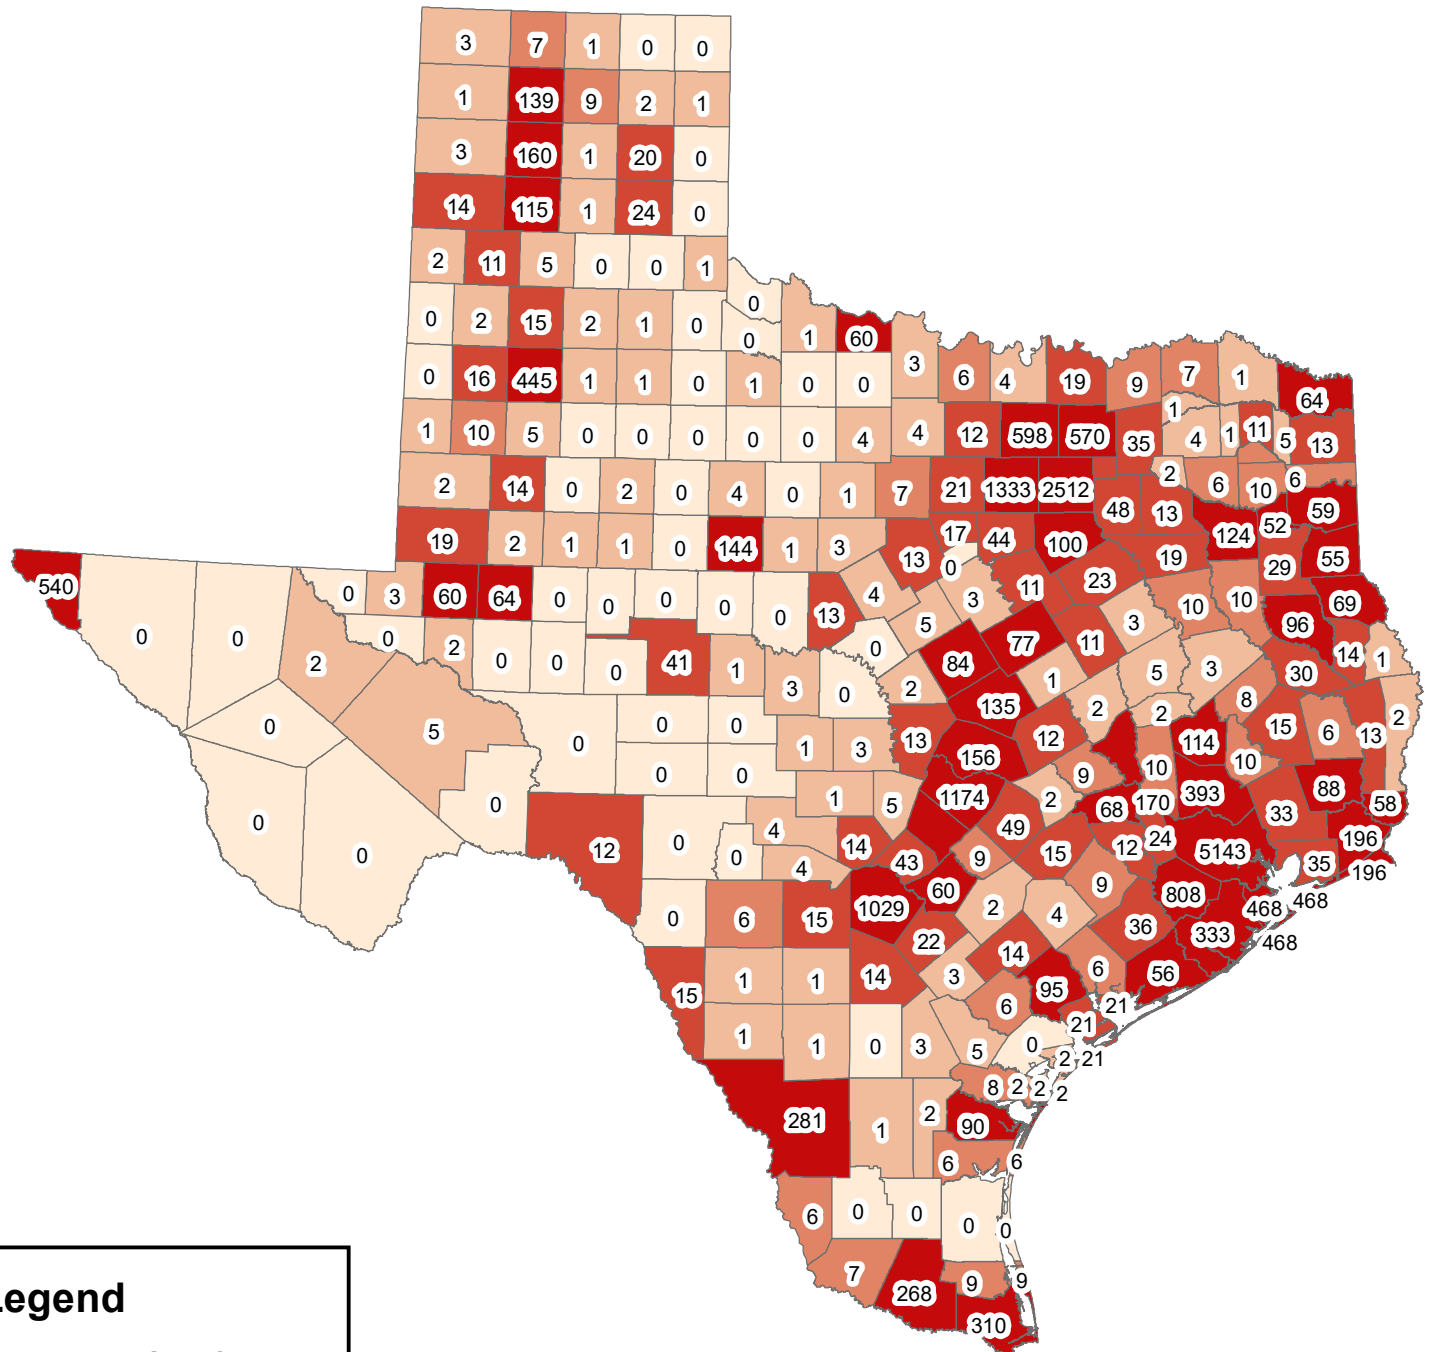

Texas Covid-19 Confirmed Cases April 21, 2020

Legend

April21__Confirmed

- 0
- 1-5
- 6-10
- 11-50
- 51-5143

The City of Stephenville makes every effort to ensure this map is free of errors but does not warrant the map or its features. The City of Stephenville provides this map without any warranty of any kind whatsoever, either expressed or implied.

[https://github.com/CSSEGISandData/COVID-19/tree/master/csse covid 19 data/csse covid 19 daily reports](https://github.com/CSSEGISandData/COVID-19/tree/master/csse%20covid%2019%20data/csse%20covid%2019%20daily%20reports)