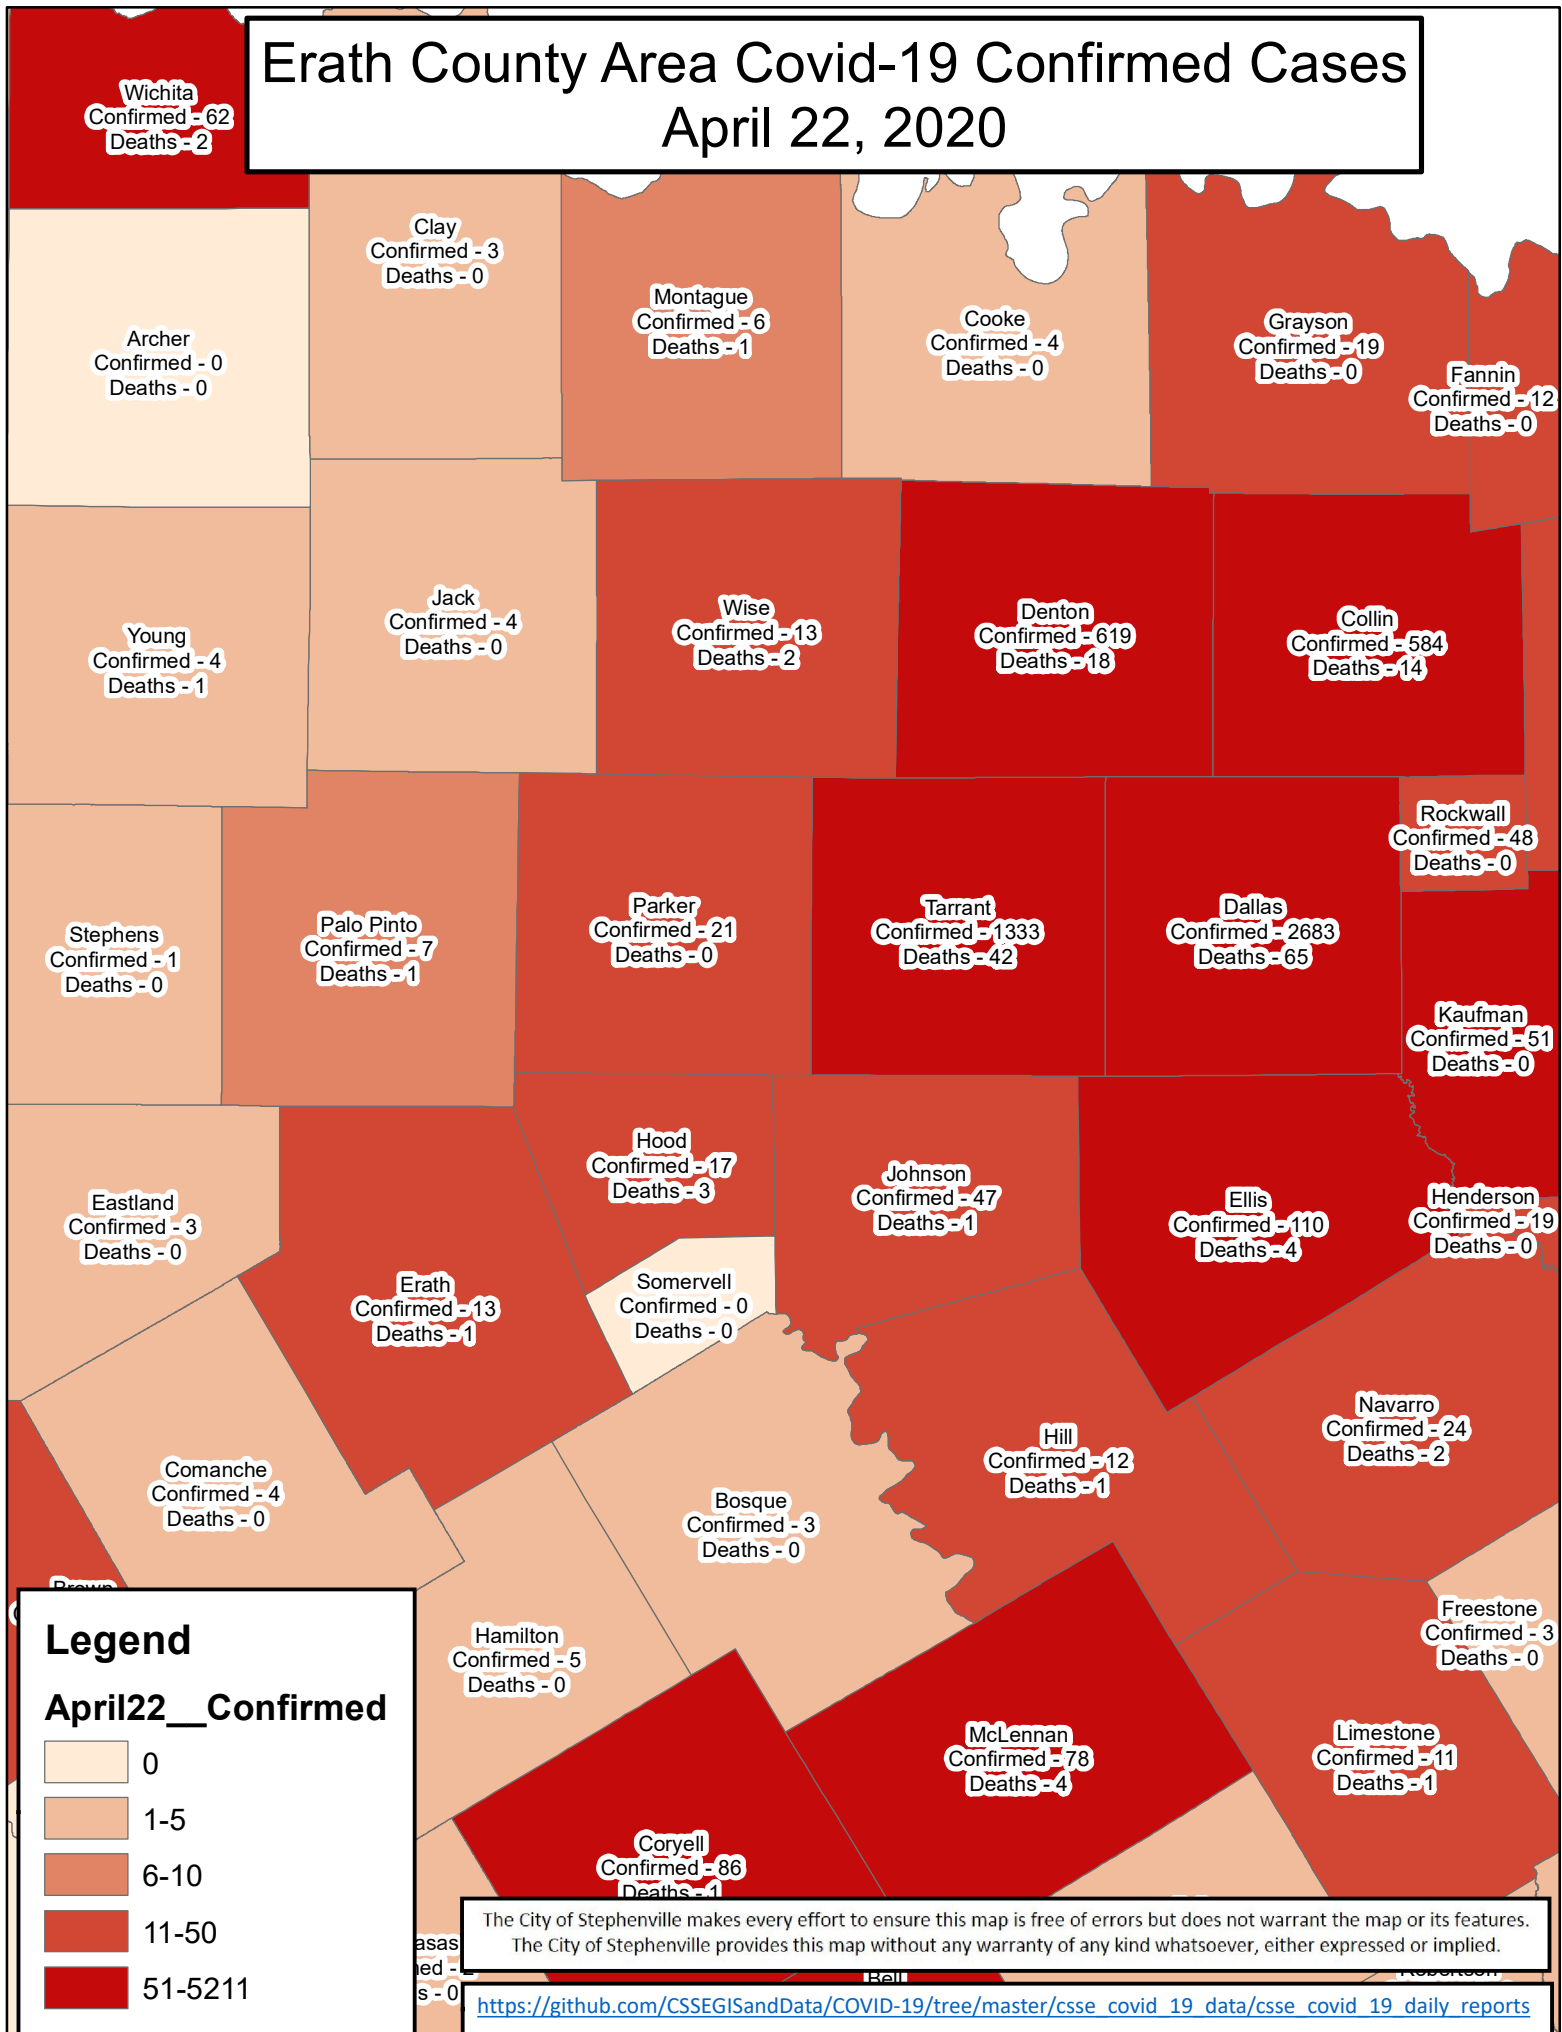

Erath County Area Covid-19 Confirmed Cases

April 22, 2020

Legend

April22__Confirmed

- 0
- 1-5
- 6-10
- 11-50
- 51-5211

The City of Stephenville makes every effort to ensure this map is free of errors but does not warrant the map or its features. The City of Stephenville provides this map without any warranty of any kind whatsoever, either expressed or implied.

[https://github.com/CSSEGISandData/COVID-19/tree/master/csse covid 19 data/csse covid 19 daily reports](https://github.com/CSSEGISandData/COVID-19/tree/master/csse%20covid%2019%20data/csse%20covid%2019%20daily%20reports)