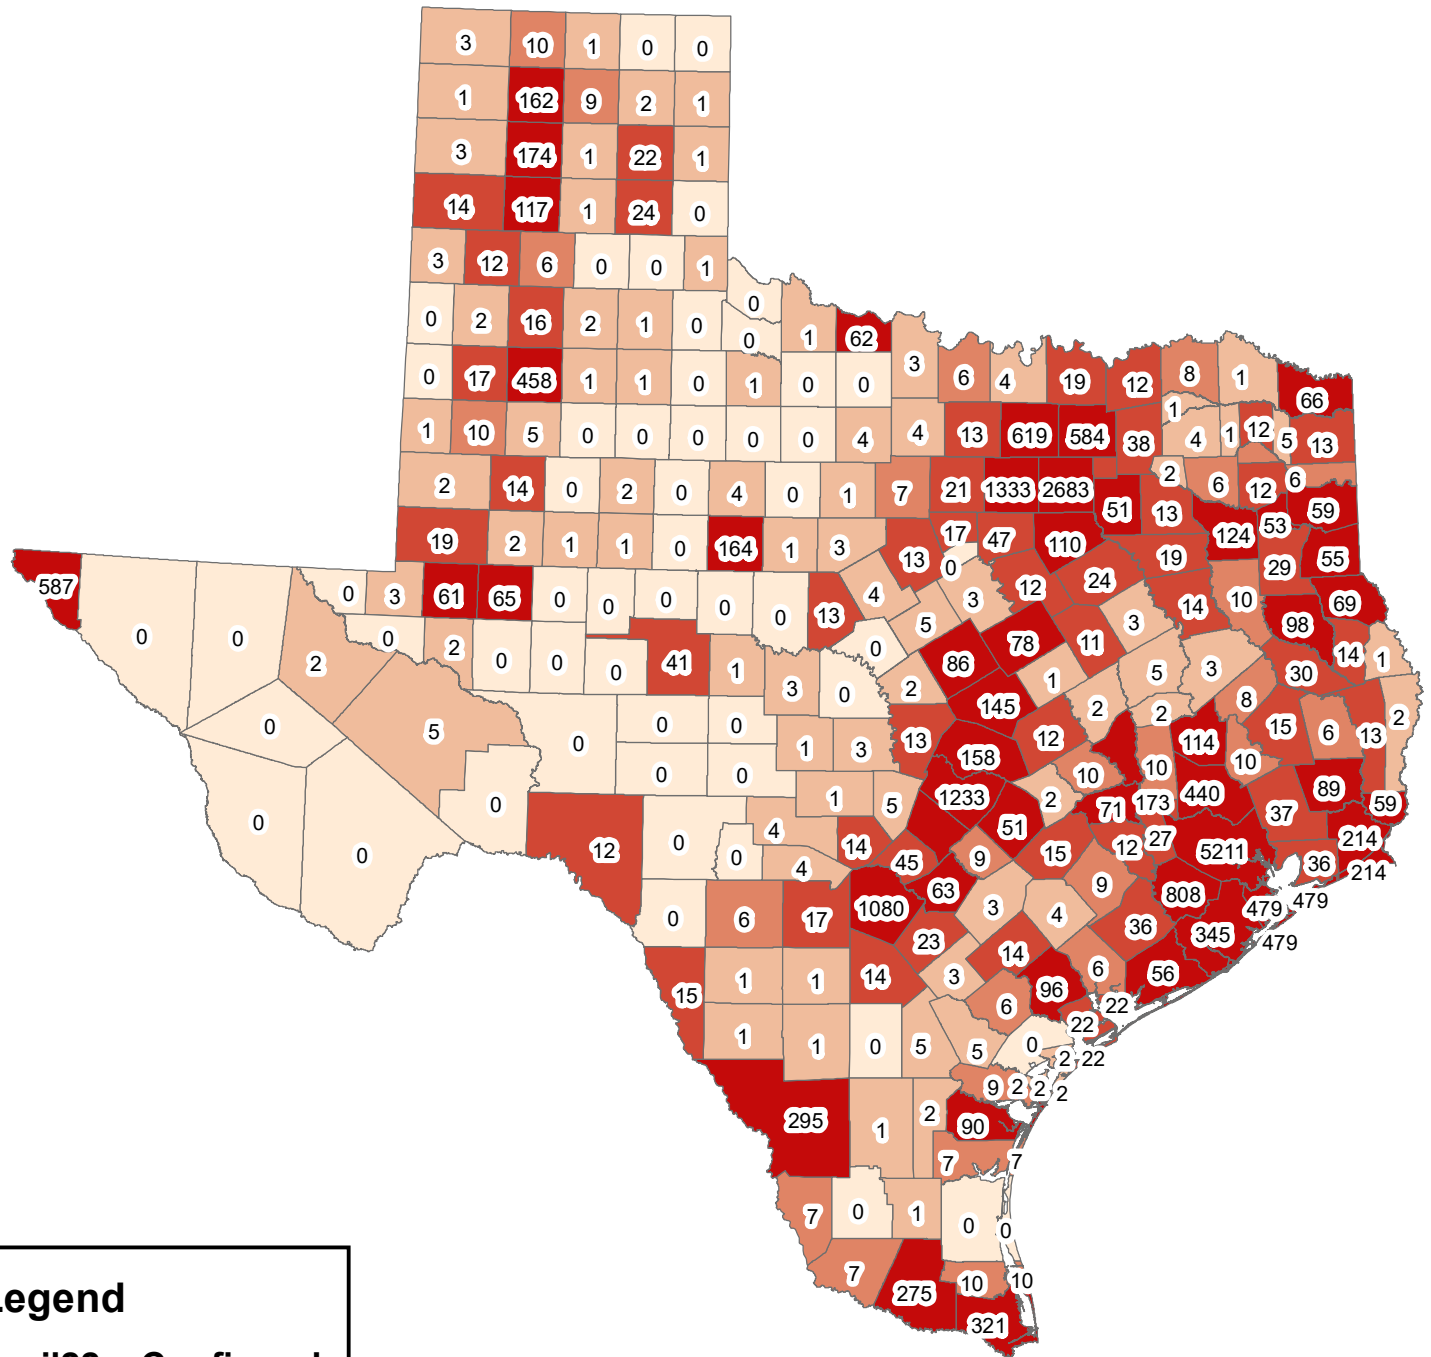

Texas Covid-19 Confirmed Cases April 22, 2020

Legend

April22__Confirmed

- 0
- 1-5
- 6-10
- 11-50
- 51-5211

The City of Stephenville makes every effort to ensure this map is free of errors but does not warrant the map or its features. The City of Stephenville provides this map without any warranty of any kind whatsoever, either expressed or implied.

[https://github.com/CSSEGISandData/COVID-19/tree/master/csse covid 19 data/csse covid 19 daily reports](https://github.com/CSSEGISandData/COVID-19/tree/master/csse%20covid%2019%20data/csse%20covid%2019%20daily%20reports)