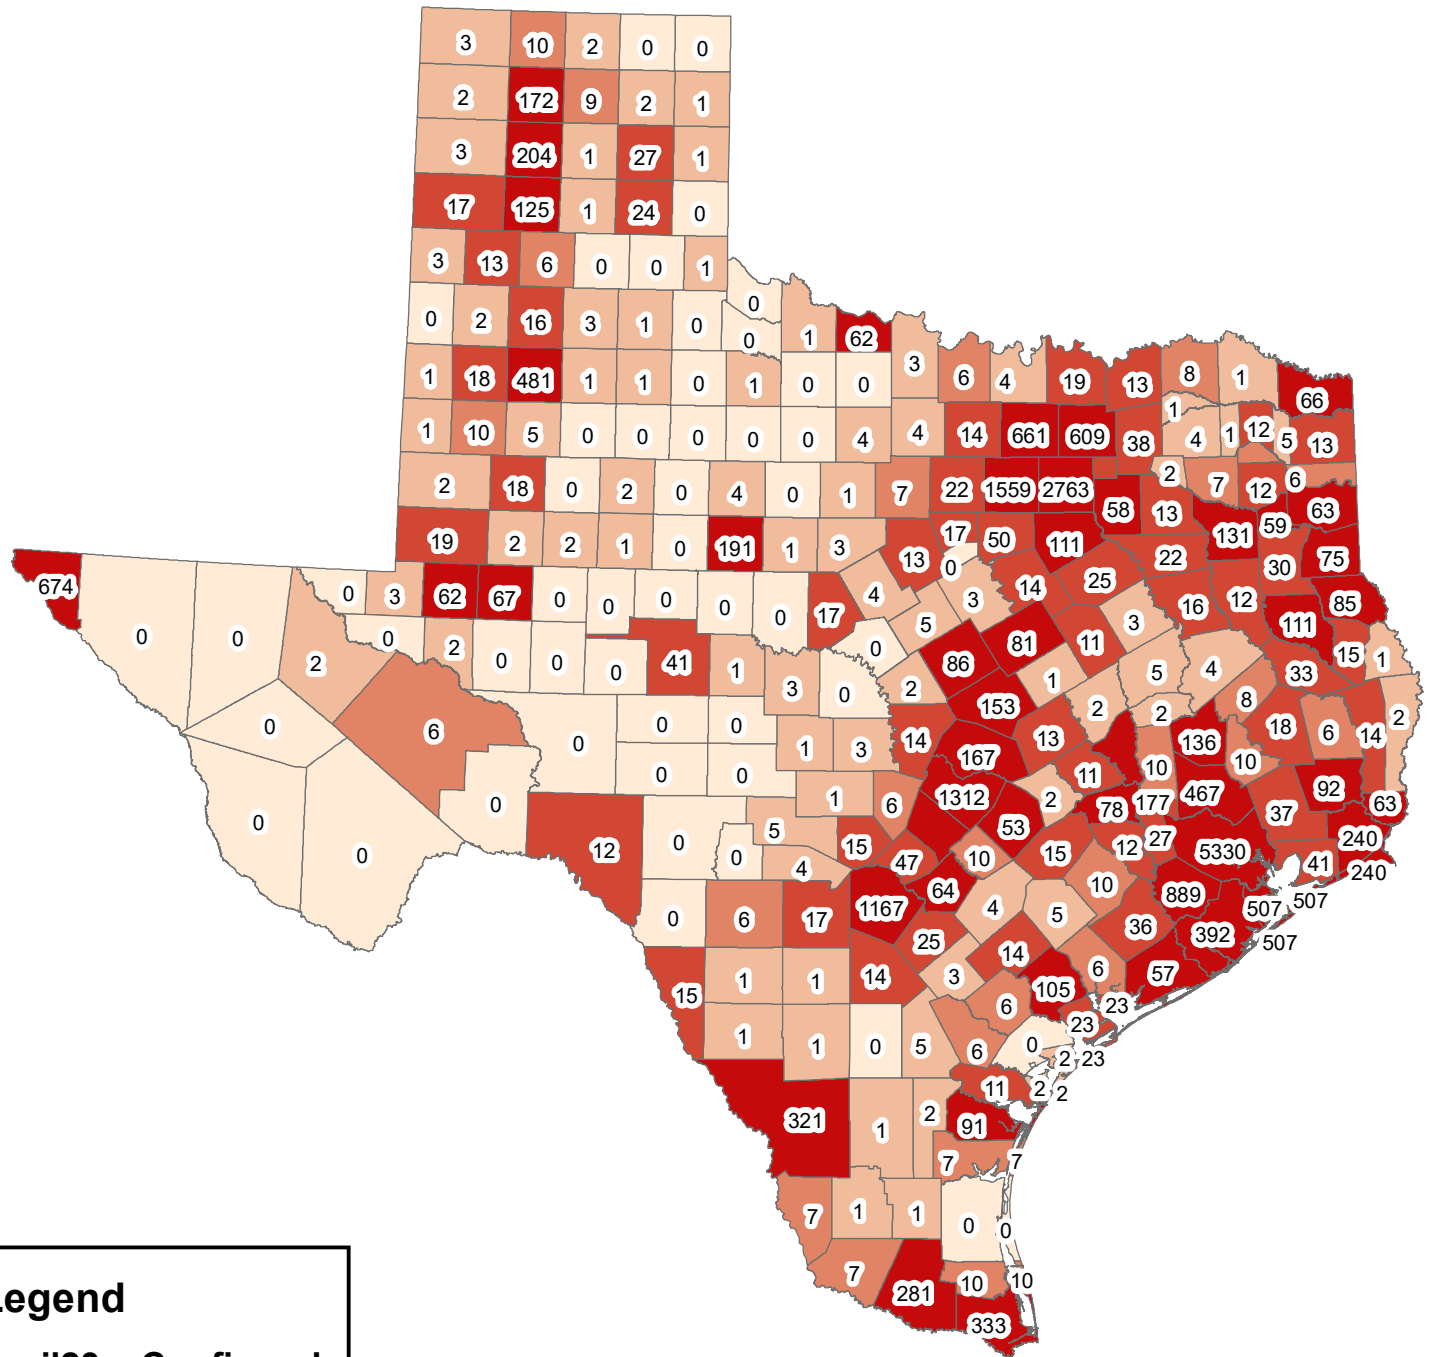

# Texas Covid-19 Confirmed Cases April 23, 2020

**Legend**

**April23\_\_Confirmed**

- 0
- 1-5
- 6-10
- 11-50
- 51-5330

The City of Stephenville makes every effort to ensure this map is free of errors but does not warrant the map or its features. The City of Stephenville provides this map without any warranty of any kind whatsoever, either expressed or implied.

[https://github.com/CSSEGISandData/COVID-19/tree/master/csse covid 19 data/csse covid 19 daily reports](https://github.com/CSSEGISandData/COVID-19/tree/master/csse%20covid%2019%20data/csse%20covid%2019%20daily%20reports)