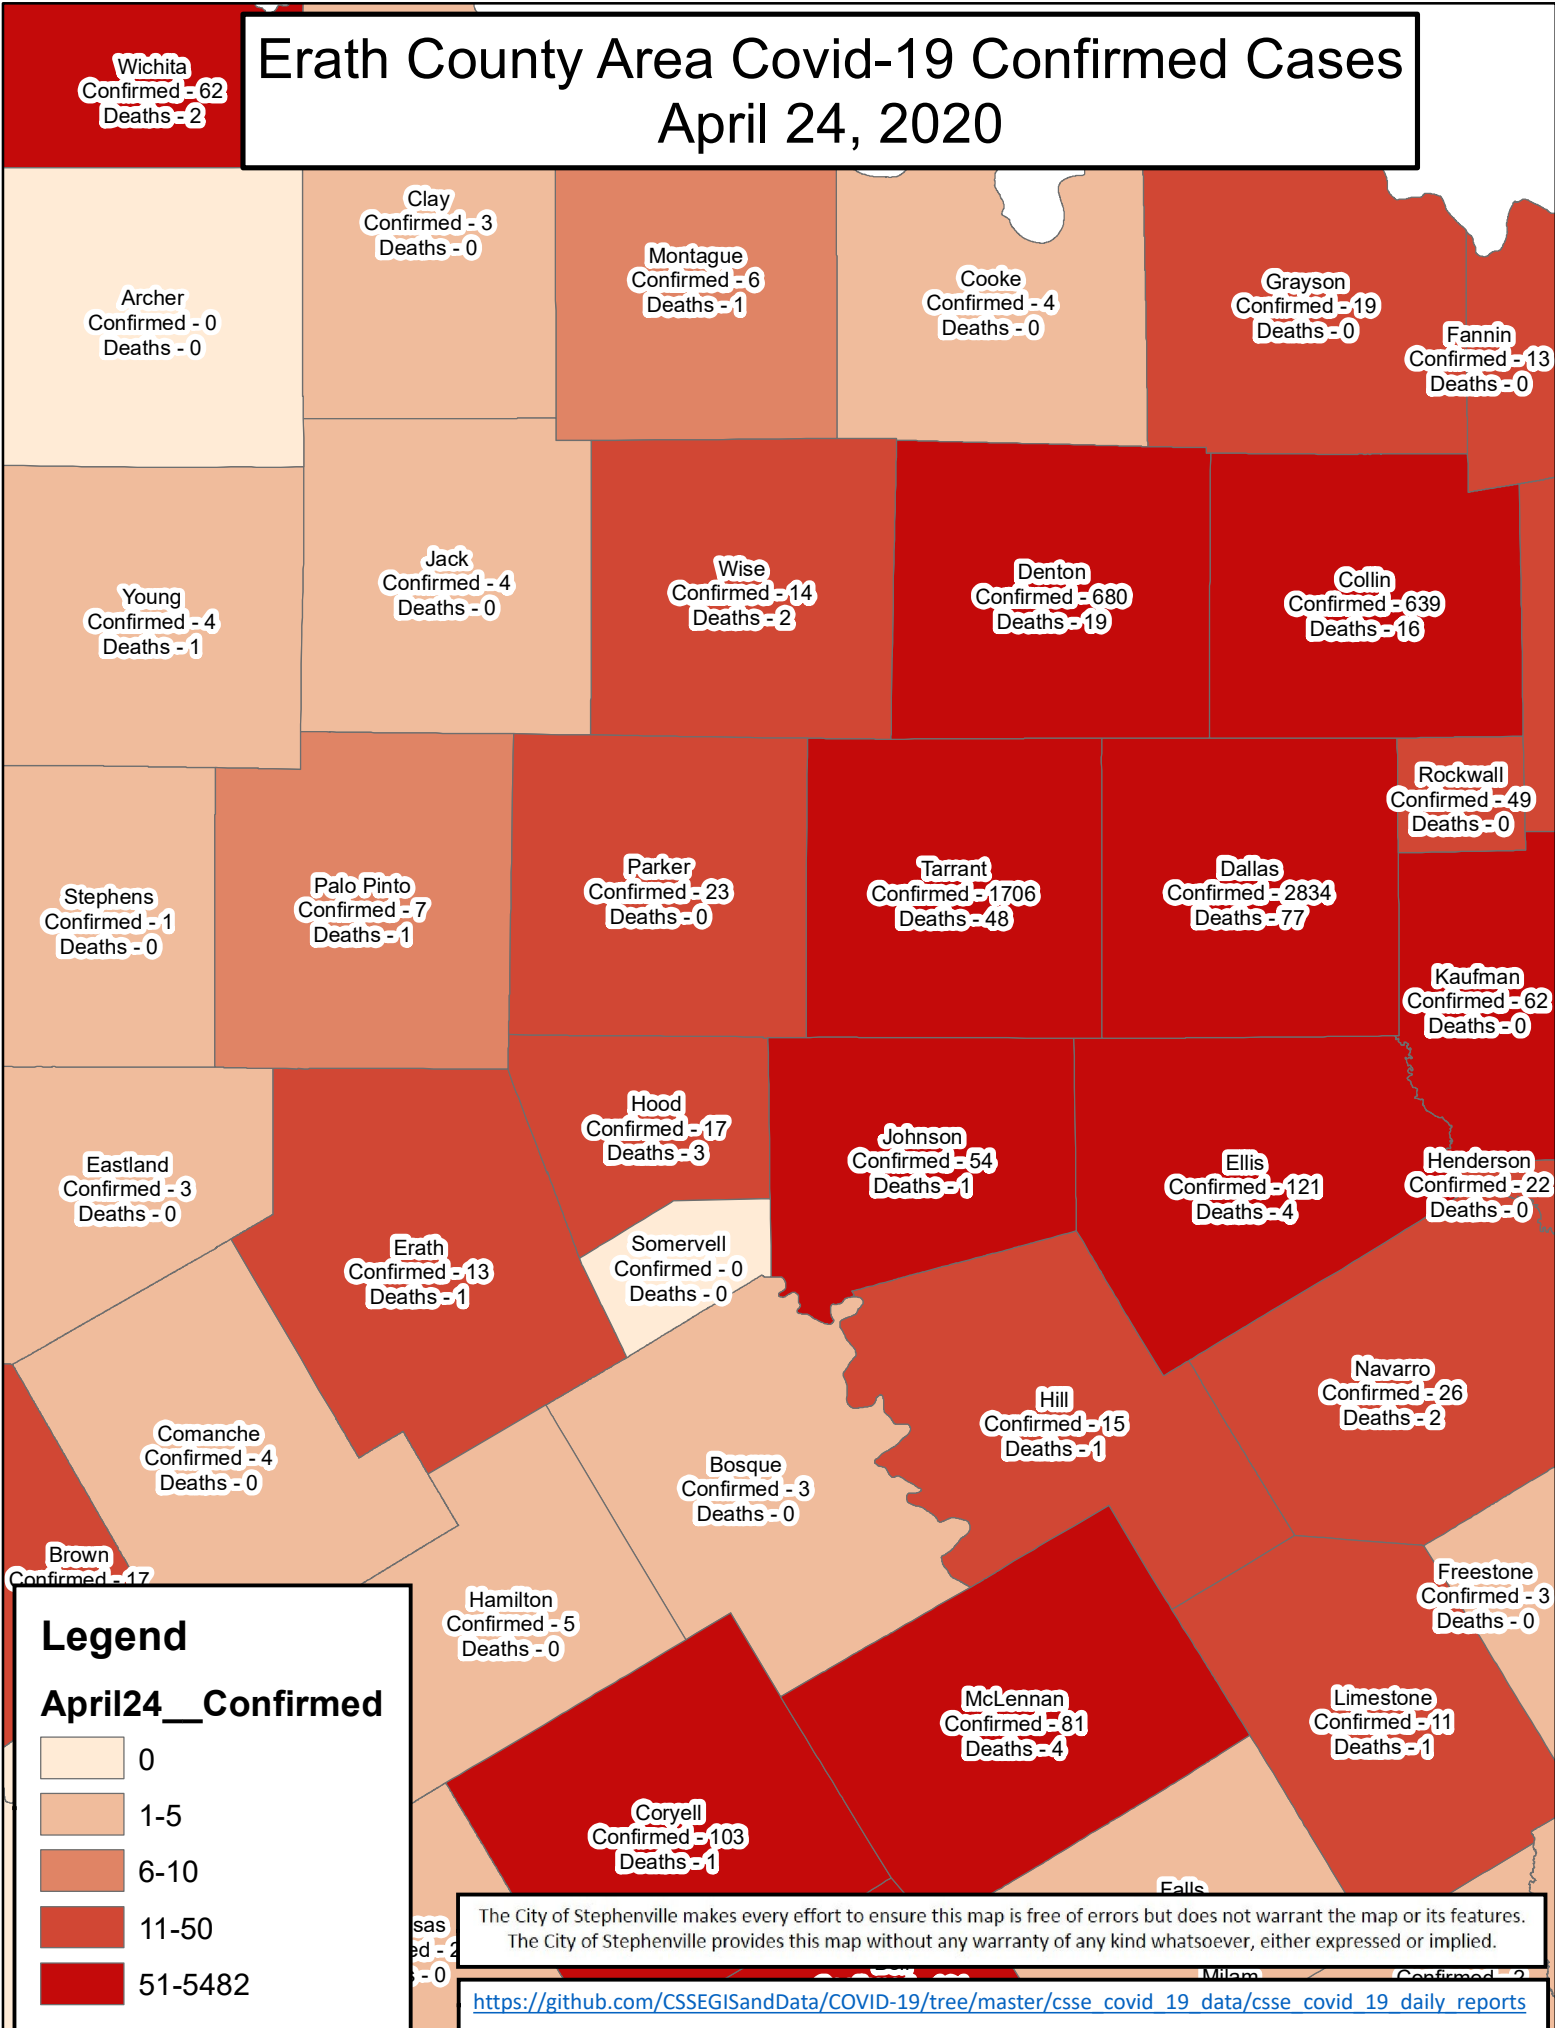

Erath County Area Covid-19 Confirmed Cases

April 24, 2020

Legend

April24__Confirmed

- 0
- 1-5
- 6-10
- 11-50
- 51-5482

The City of Stephenville makes every effort to ensure this map is free of errors but does not warrant the map or its features. The City of Stephenville provides this map without any warranty of any kind whatsoever, either expressed or implied.

[https://github.com/CSSEGISandData/COVID-19/tree/master/csse covid 19 data/csse covid 19 daily reports](https://github.com/CSSEGISandData/COVID-19/tree/master/csse%20covid%2019%20data/csse%20covid%2019%20daily%20reports)