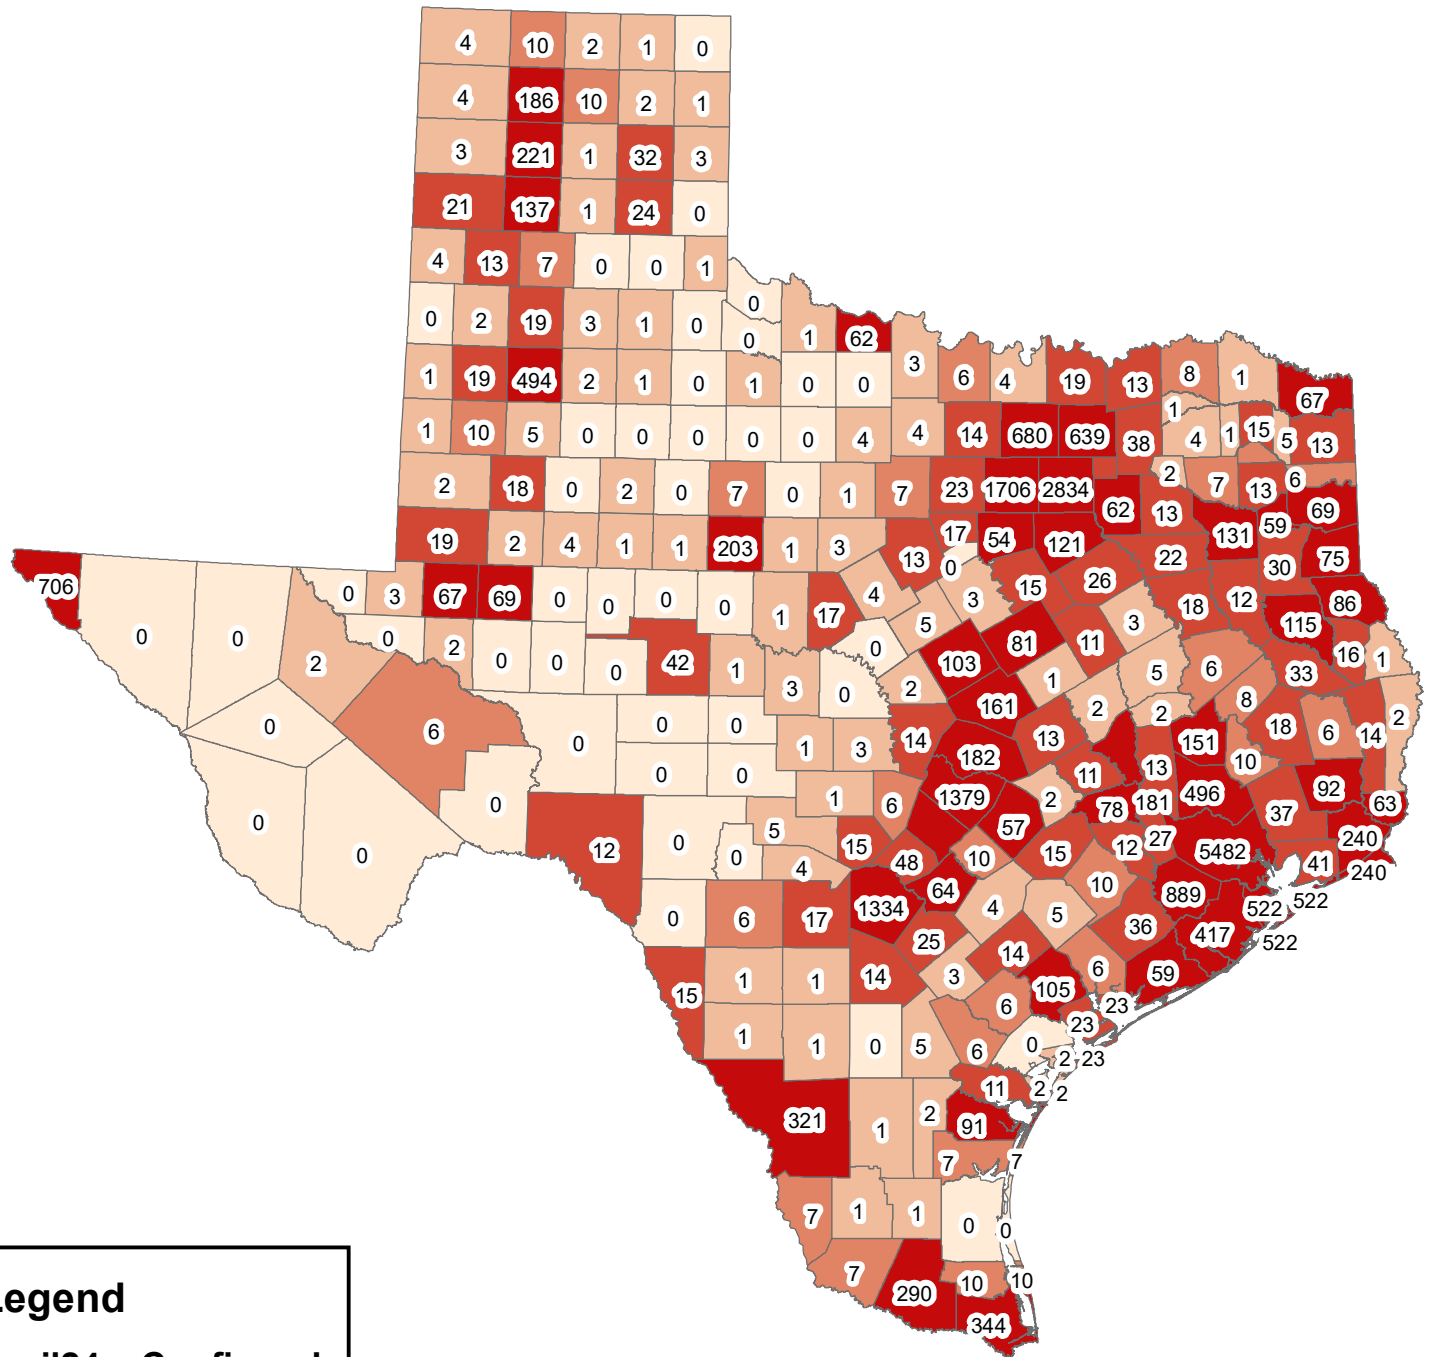

Texas Covid-19 Confirmed Cases April 24, 2020

Legend

April24__Confirmed

- 0
- 1-5
- 6-10
- 11-50
- 51-5482

The City of Stephenville makes every effort to ensure this map is free of errors but does not warrant the map or its features. The City of Stephenville provides this map without any warranty of any kind whatsoever, either expressed or implied.

[https://github.com/CSSEGISandData/COVID-19/tree/master/csse covid 19 data/csse covid 19 daily reports](https://github.com/CSSEGISandData/COVID-19/tree/master/csse%20covid%2019%20data/csse%20covid%2019%20daily%20reports)