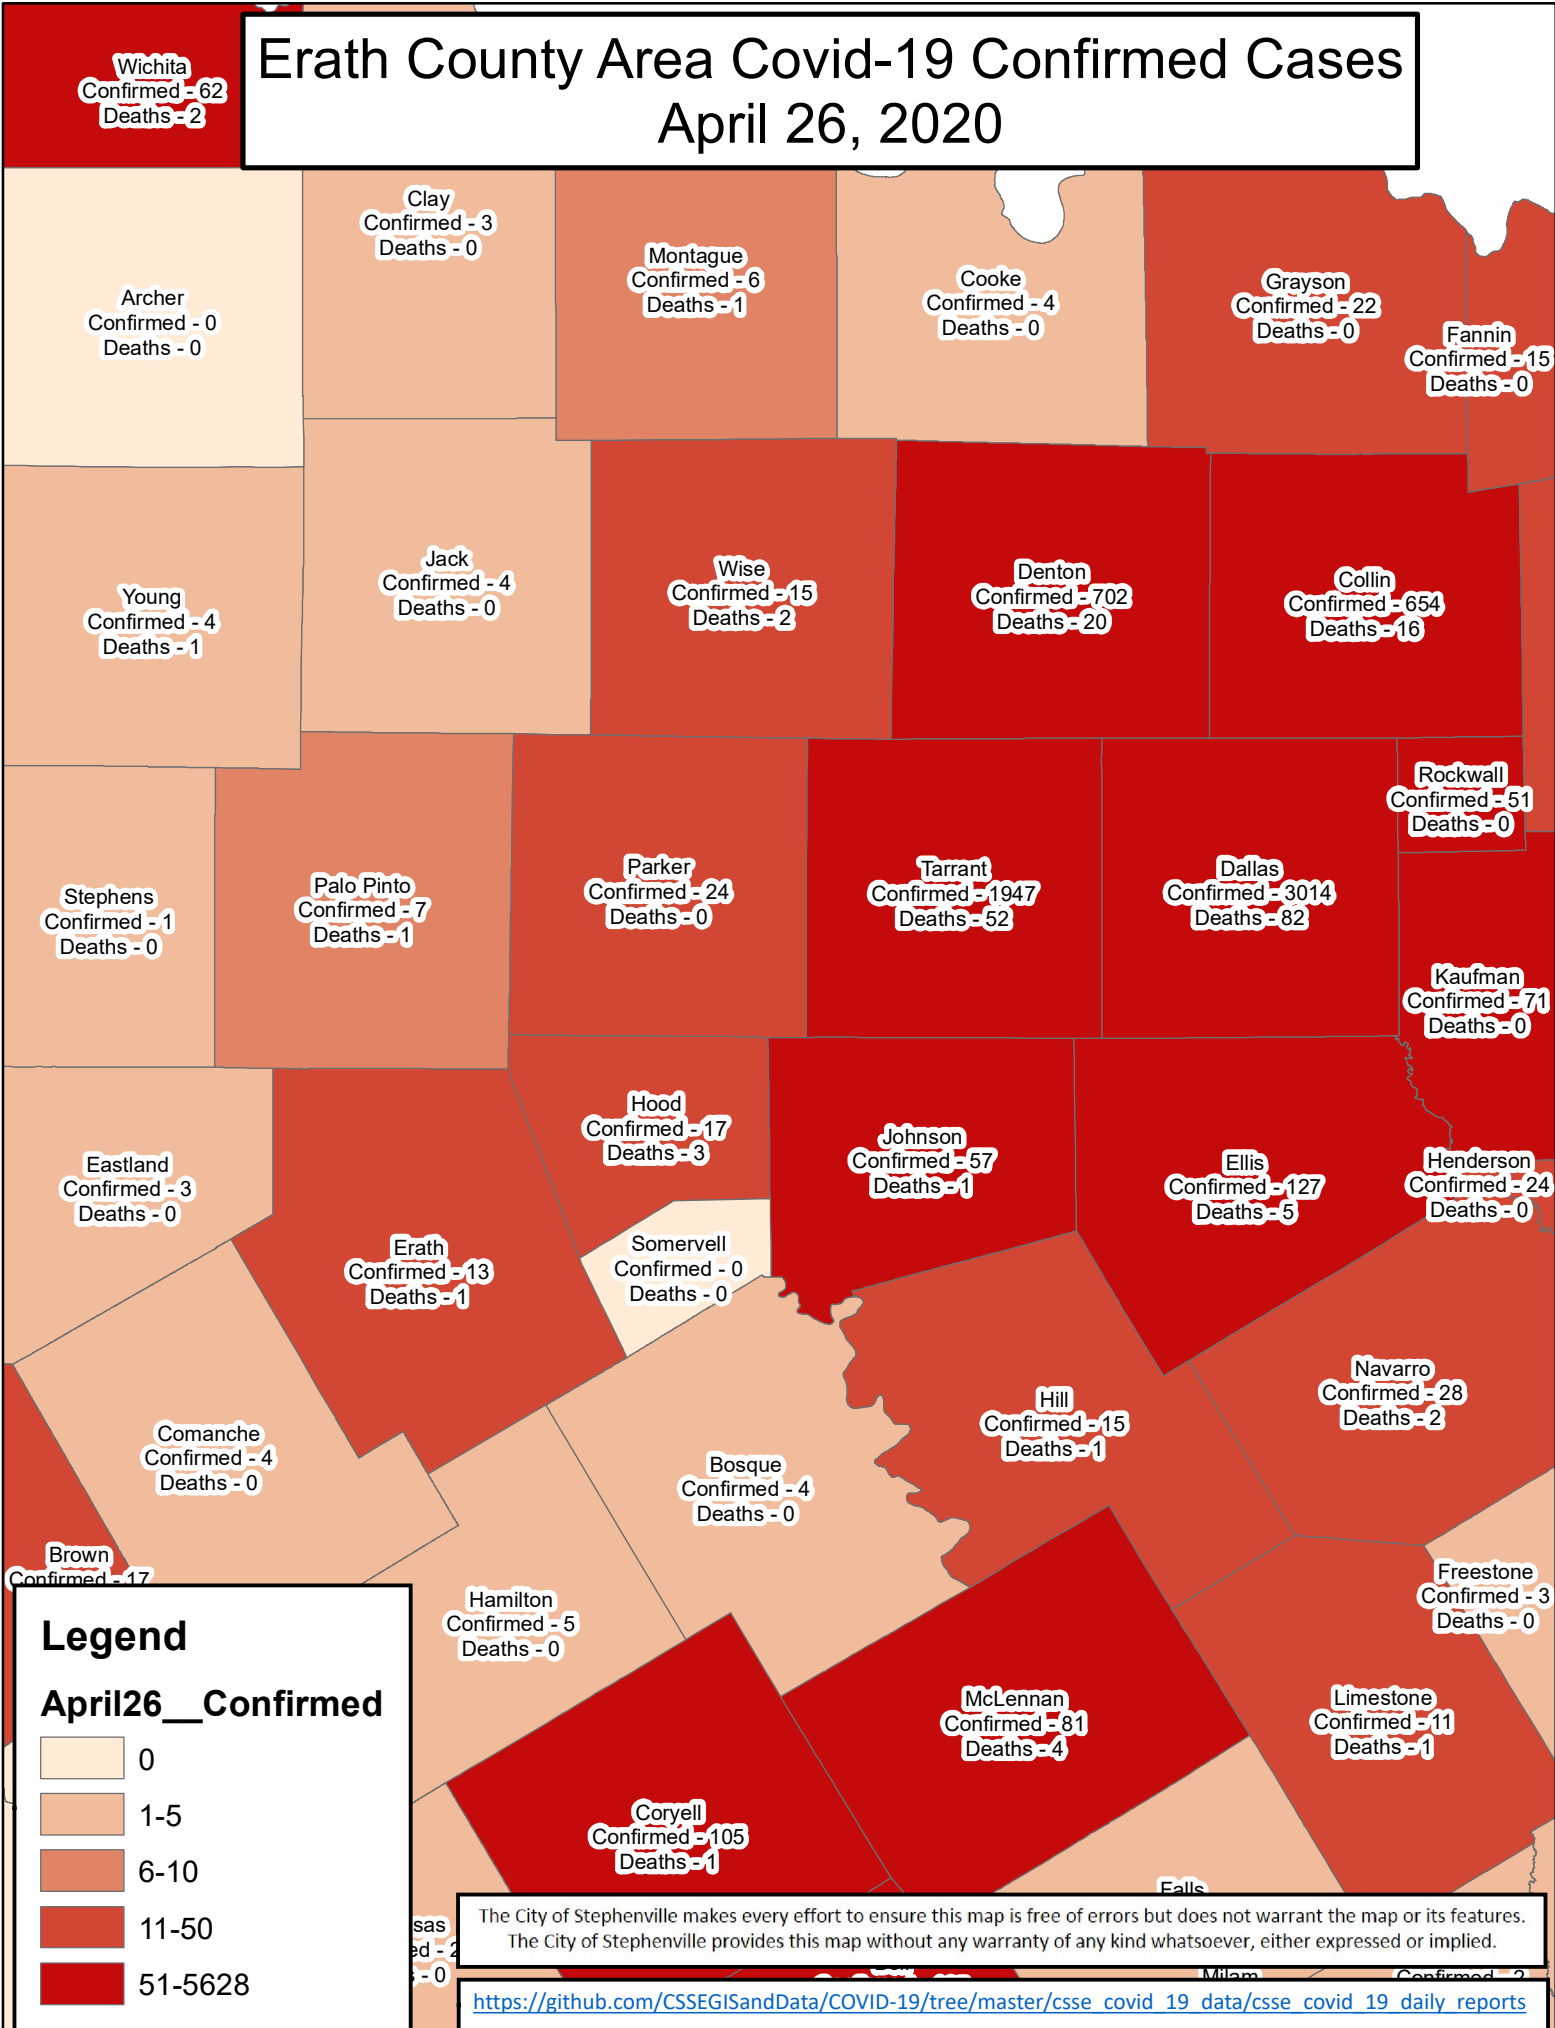

Erath County Area Covid-19 Confirmed Cases

April 26, 2020

Legend

April26__Confirmed

- 0
- 1-5
- 6-10
- 11-50
- 51-5628

The City of Stephenville makes every effort to ensure this map is free of errors but does not warrant the map or its features. The City of Stephenville provides this map without any warranty of any kind whatsoever, either expressed or implied.

[https://github.com/CSSEGISandData/COVID-19/tree/master/csse covid 19 data/csse covid 19 daily reports](https://github.com/CSSEGISandData/COVID-19/tree/master/csse%20covid%2019%20data/csse%20covid%2019%20daily%20reports)