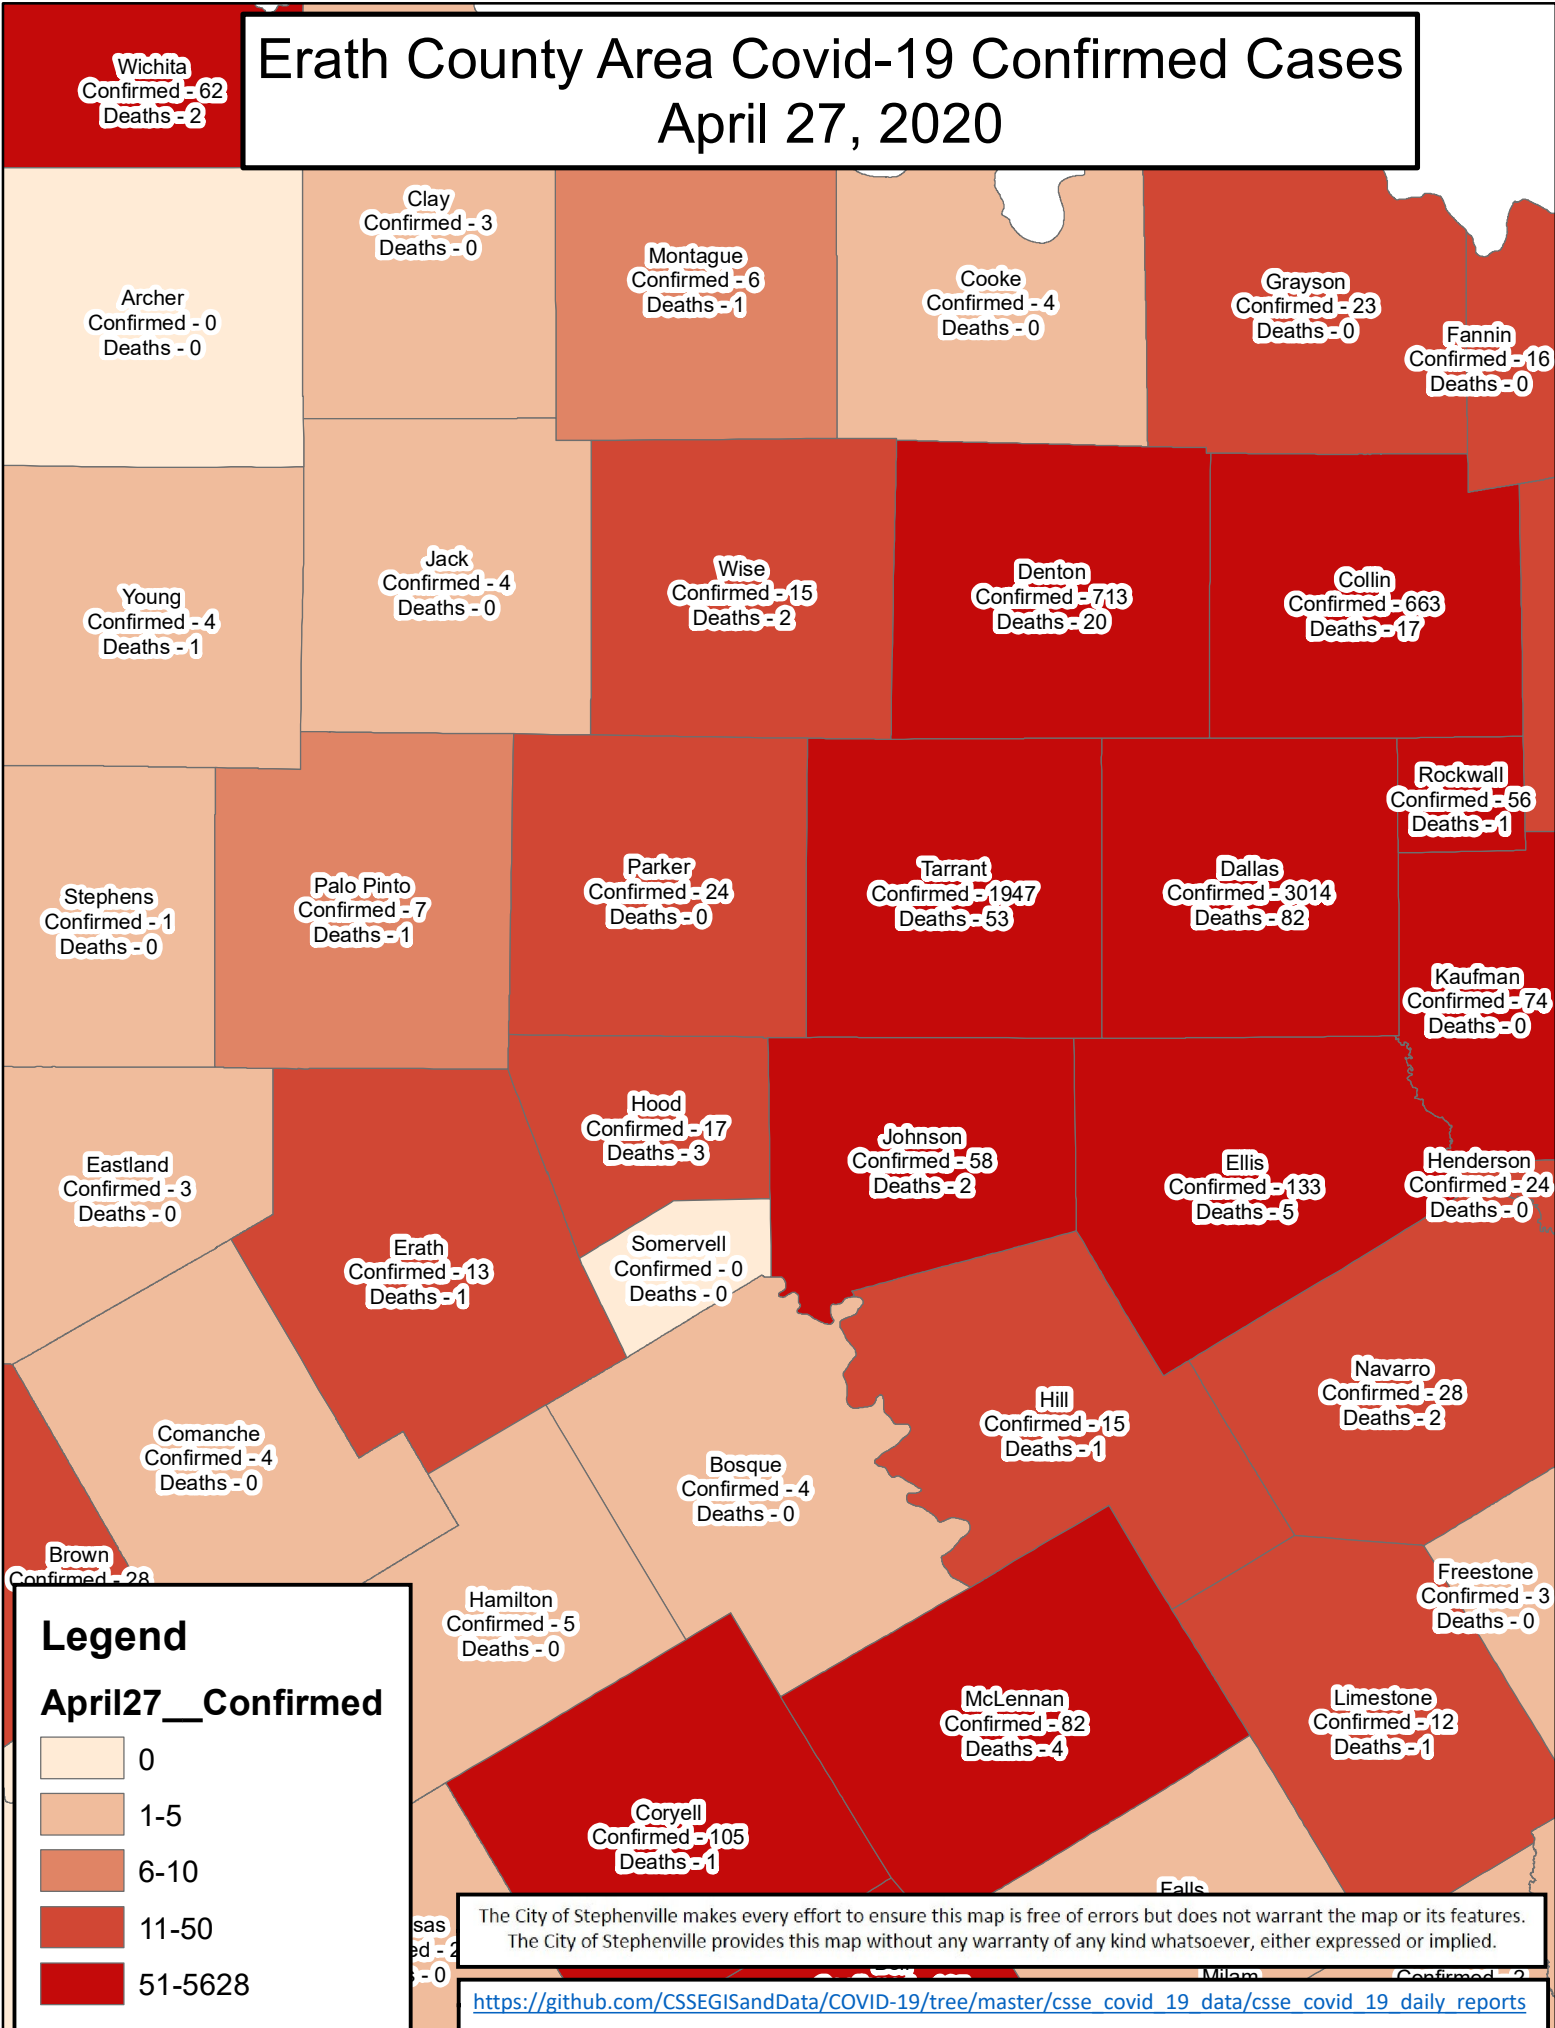

Erath County Area Covid-19 Confirmed Cases

April 27, 2020

Legend

April27__Confirmed

- 0
- 1-5
- 6-10
- 11-50
- 51-5628

The City of Stephenville makes every effort to ensure this map is free of errors but does not warrant the map or its features. The City of Stephenville provides this map without any warranty of any kind whatsoever, either expressed or implied.

[https://github.com/CSSEGISandData/COVID-19/tree/master/csse covid 19 data/csse covid 19 daily reports](https://github.com/CSSEGISandData/COVID-19/tree/master/csse%20covid%2019%20data/csse%20covid%2019%20daily%20reports)