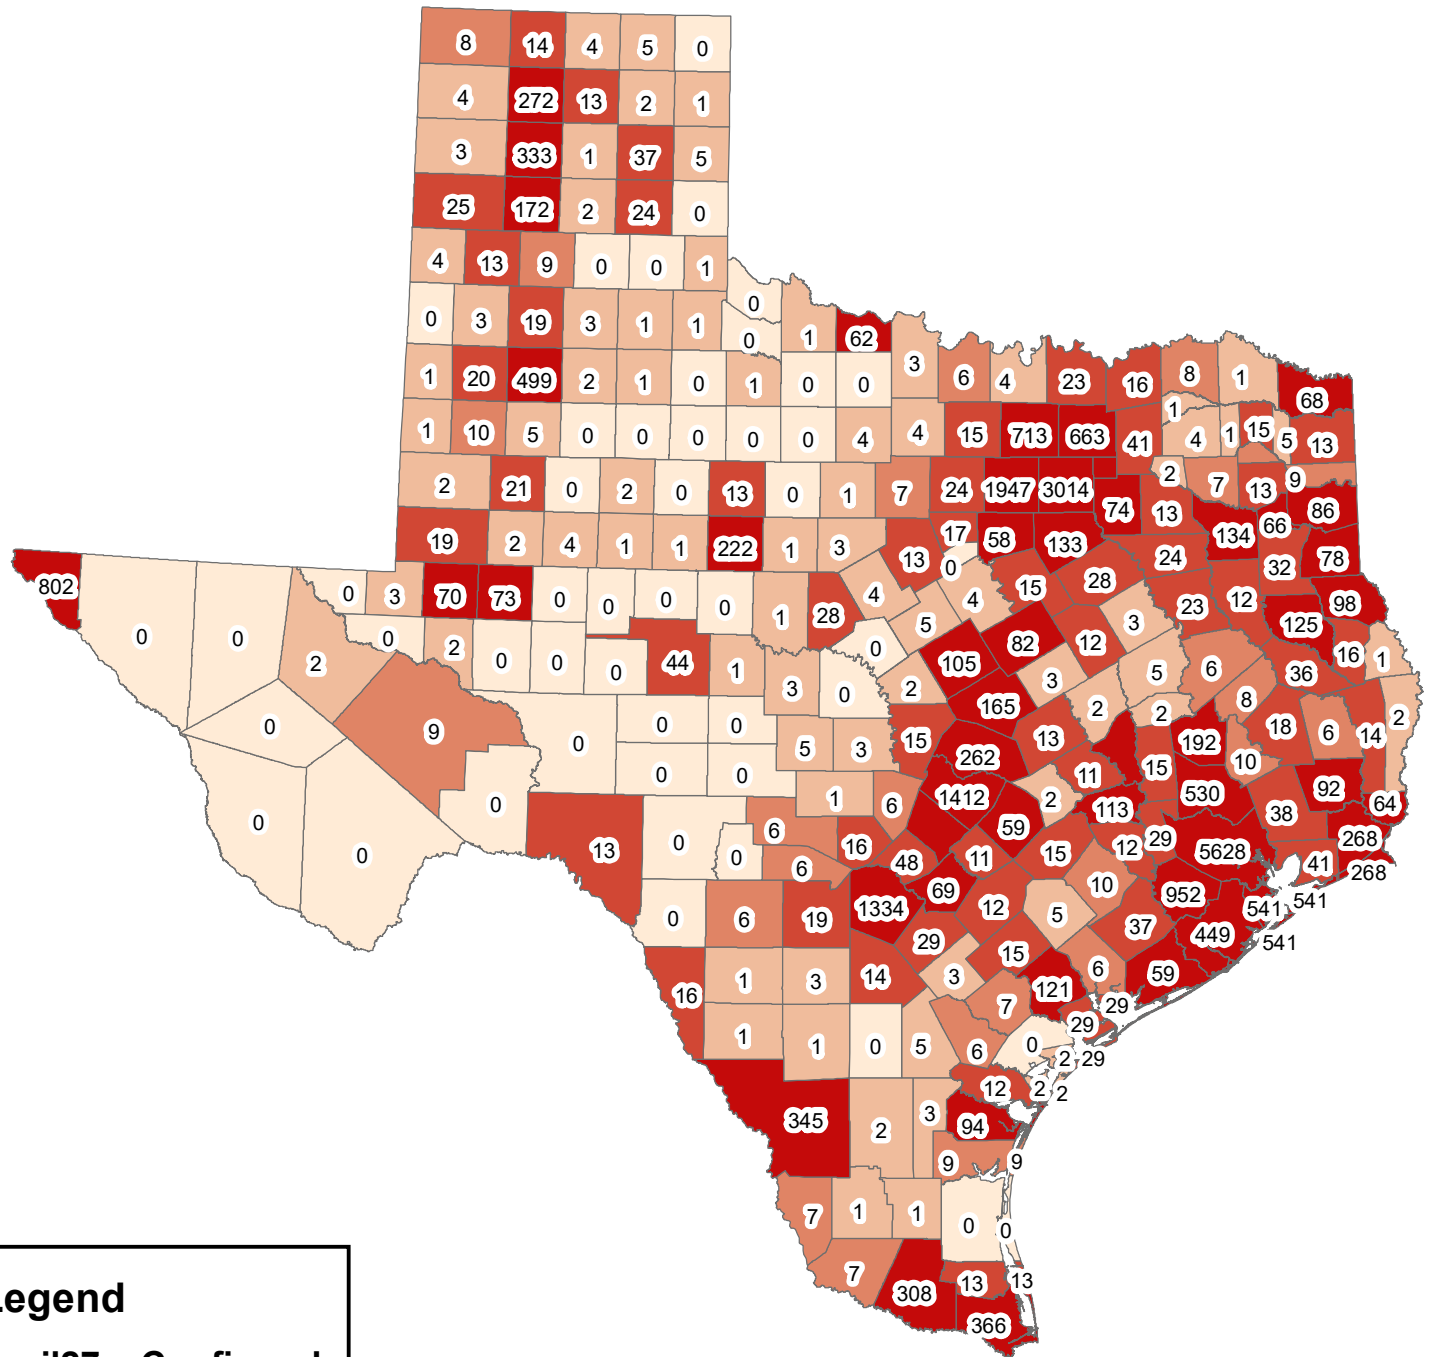

Texas Covid-19 Confirmed Cases April 27, 2020

Legend

April27__Confirmed

- 0
- 1-5
- 6-10
- 11-50
- 51-5628

The City of Stephenville makes every effort to ensure this map is free of errors but does not warrant the map or its features. The City of Stephenville provides this map without any warranty of any kind whatsoever, either expressed or implied.

[https://github.com/CSSEGISandData/COVID-19/tree/master/csse covid 19 data/csse covid 19 daily reports](https://github.com/CSSEGISandData/COVID-19/tree/master/csse%20covid%2019%20data/csse%20covid%2019%20daily%20reports)