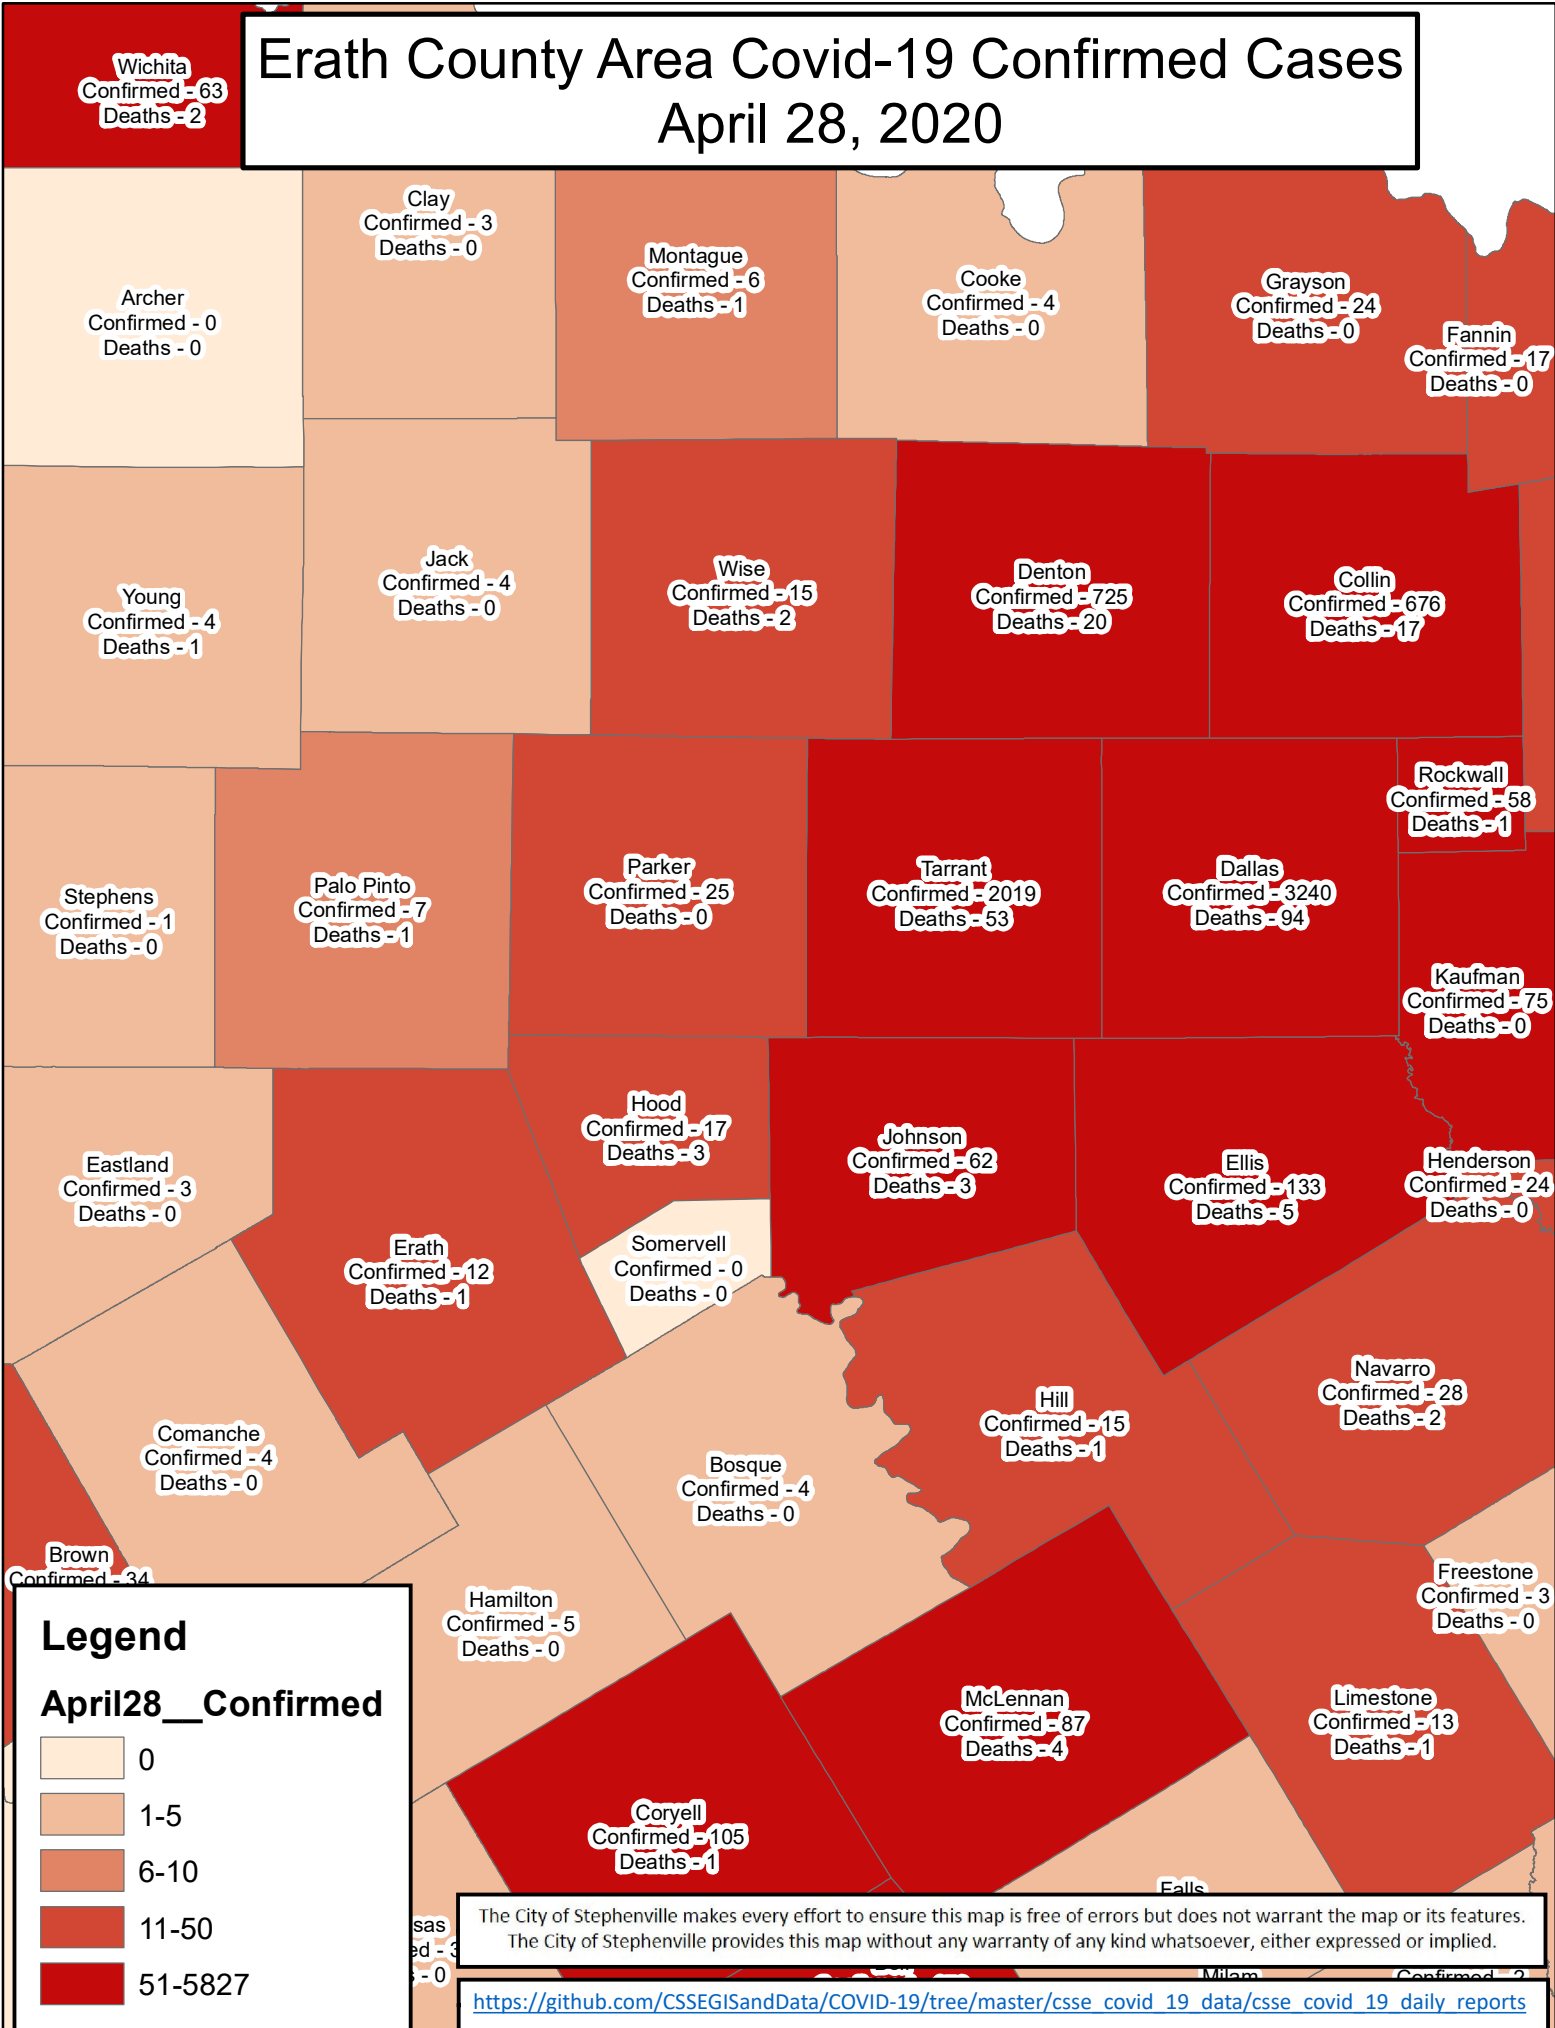

Erath County Area Covid-19 Confirmed Cases

April 28, 2020

Legend

April28__Confirmed

- 0
- 1-5
- 6-10
- 11-50
- 51-5827

The City of Stephenville makes every effort to ensure this map is free of errors but does not warrant the map or its features. The City of Stephenville provides this map without any warranty of any kind whatsoever, either expressed or implied.

[https://github.com/CSSEGISandData/COVID-19/tree/master/csse covid 19 data/csse covid 19 daily reports](https://github.com/CSSEGISandData/COVID-19/tree/master/csse%20covid%2019%20data/csse%20covid%2019%20daily%20reports)