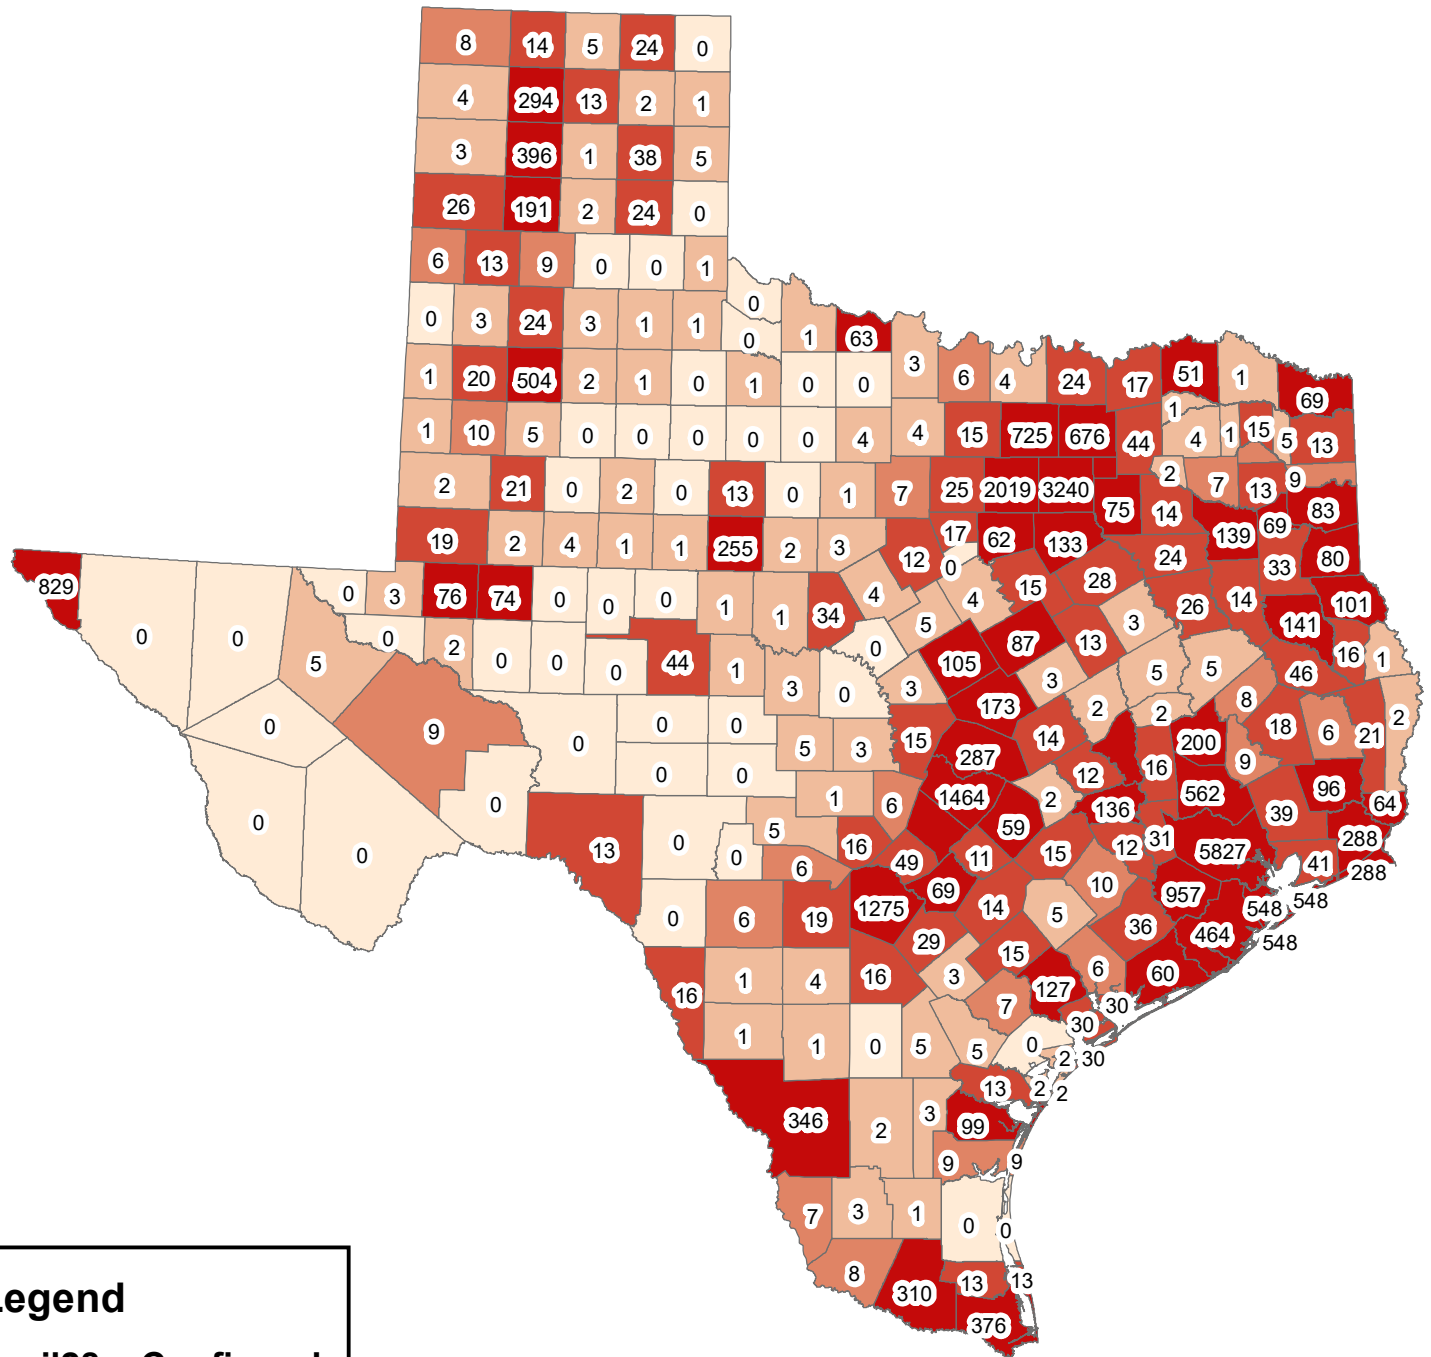

Texas Covid-19 Confirmed Cases April 28, 2020

Legend

April28__Confirmed

- 0
- 1-5
- 6-10
- 11-50
- 51-5827

The City of Stephenville makes every effort to ensure this map is free of errors but does not warrant the map or its features. The City of Stephenville provides this map without any warranty of any kind whatsoever, either expressed or implied.

[https://github.com/CSSEGISandData/COVID-19/tree/master/csse covid 19 data/csse covid 19 daily reports](https://github.com/CSSEGISandData/COVID-19/tree/master/csse%20covid%2019%20data/csse%20covid%2019%20daily%20reports)