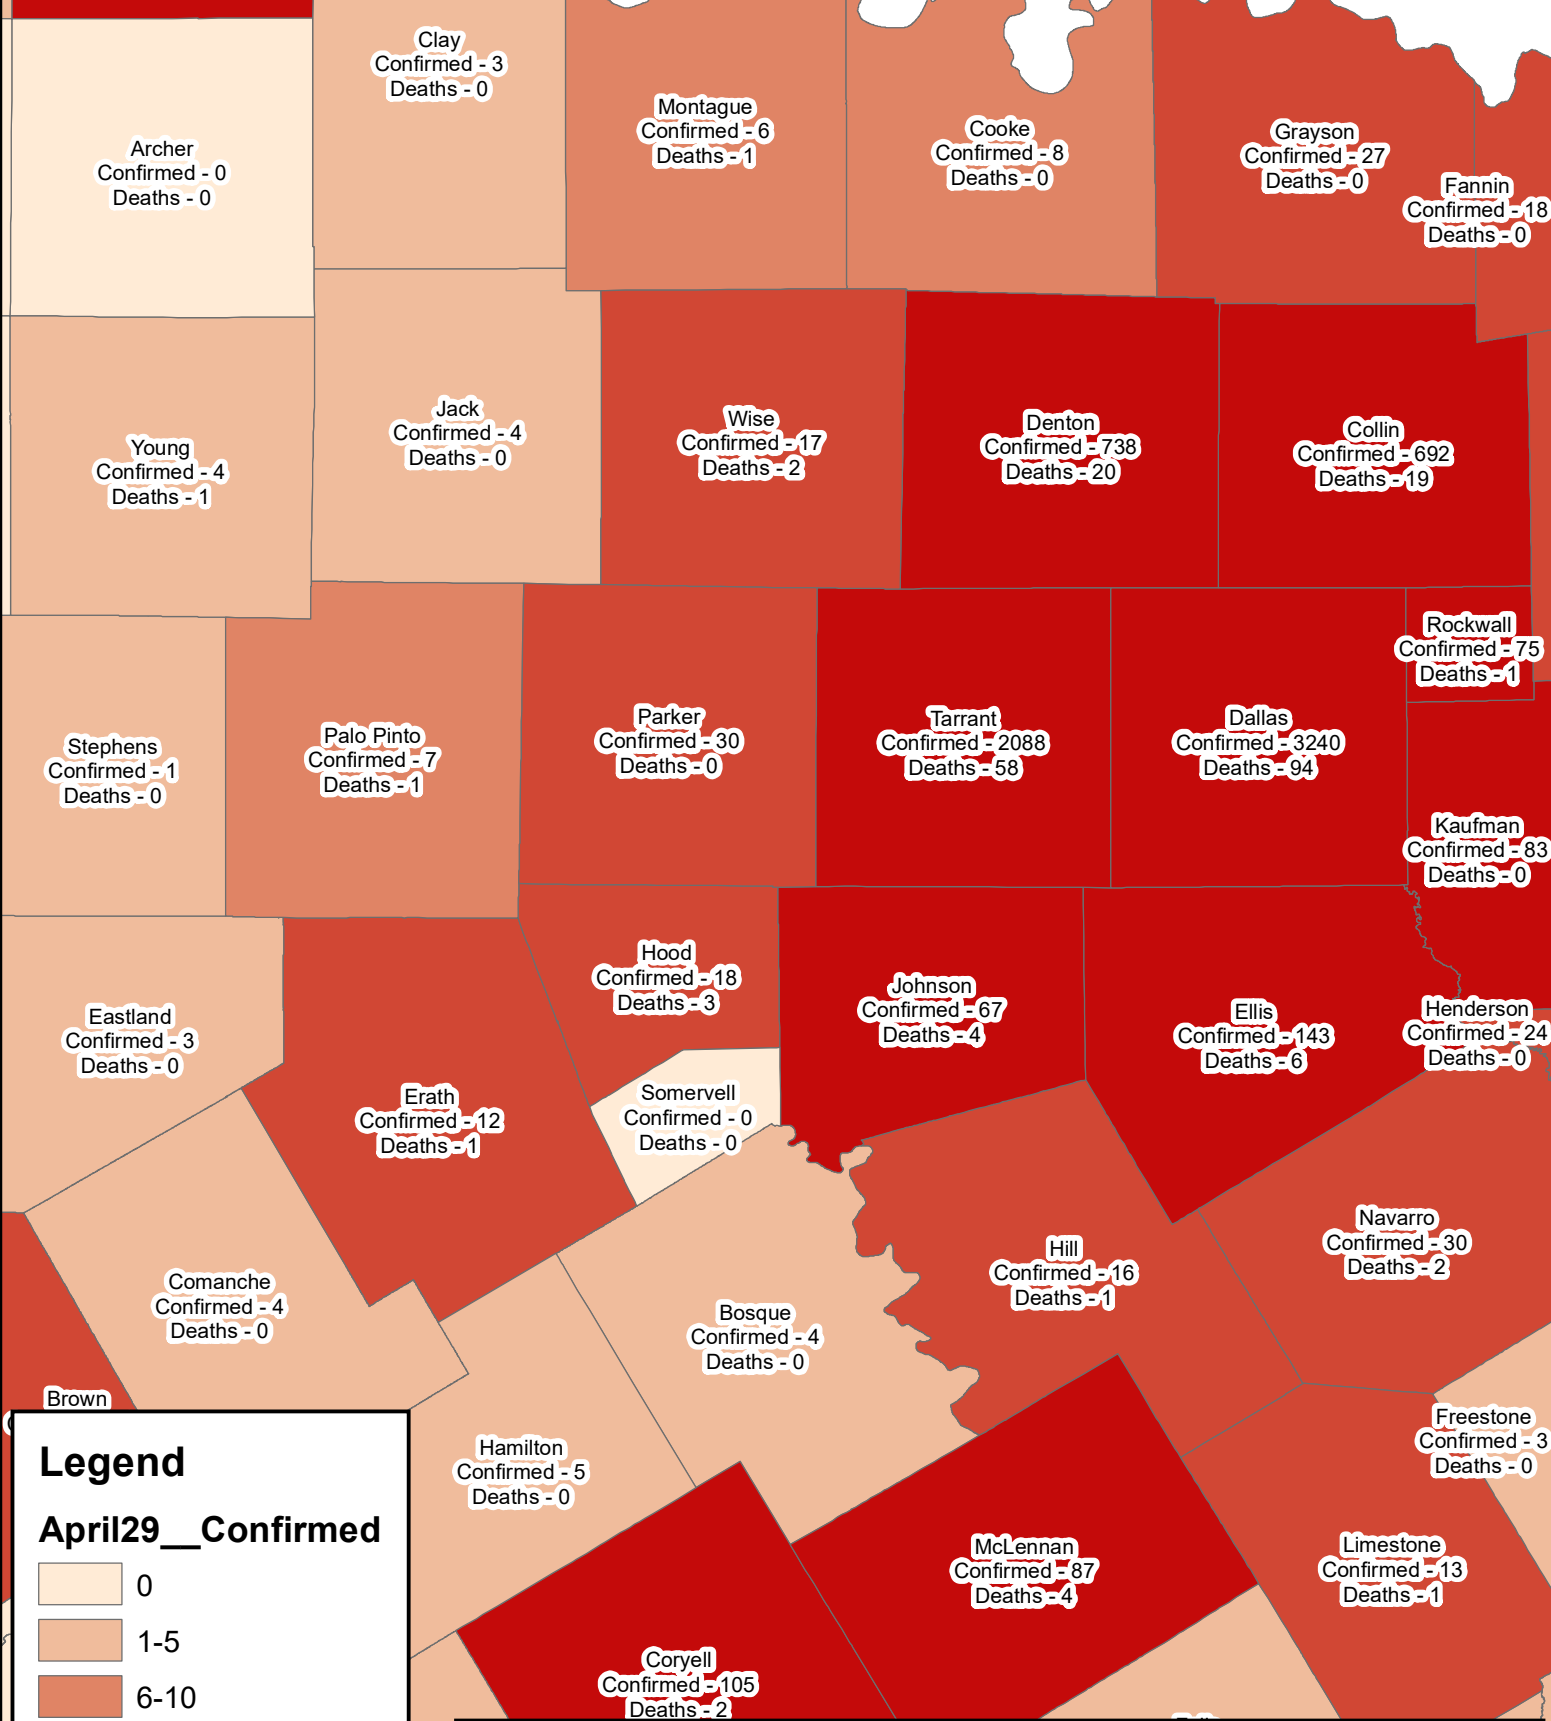

Erath County Area Covid-19 Confirmed Cases

April 29, 2020

Legend

April29__Confirmed

- 0
- 1-5
- 6-10
- 11-50
- 51-6161

The City of Stephenville makes every effort to ensure this map is free of errors but does not warrant the map or its features. The City of Stephenville provides this map without any warranty of any kind whatsoever, either expressed or implied.

[https://github.com/CSSEGISandData/COVID-19/tree/master/csse covid 19 data/csse covid 19 daily reports](https://github.com/CSSEGISandData/COVID-19/tree/master/csse%20covid%2019%20data/csse%20covid%2019%20daily%20reports)