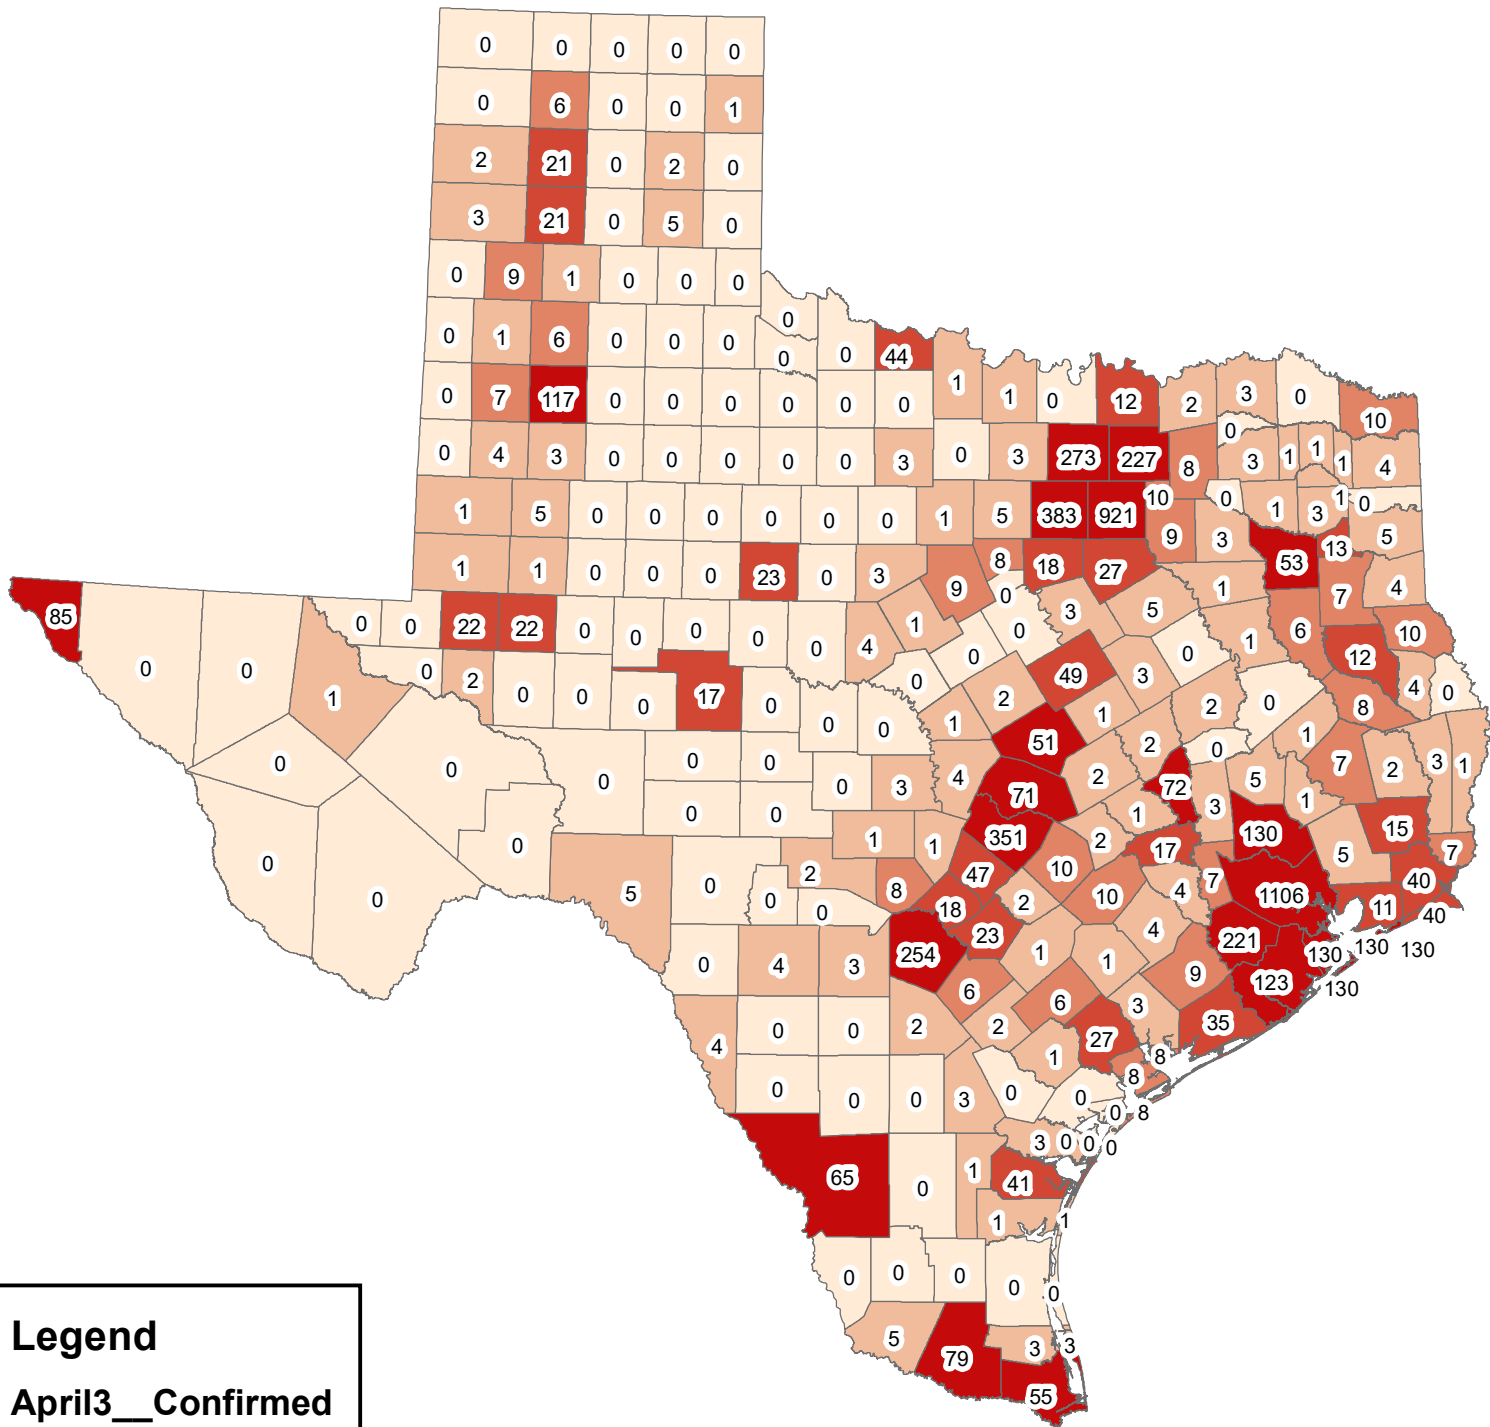

Texas Covid-19 Confirmed Cases April 3, 2020

Legend

April3__Confirmed

- 0
- 1-5
- 6-10
- 11-50
- 51-1106

The City of Stephenville makes every effort to ensure this map is free of errors but does not warrant the map or its features. The City of Stephenville provides this map without any warranty of any kind whatsoever, either expressed or implied.

[https://github.com/CSSEGISandData/COVID-19/tree/master/csse covid 19 data/csse covid 19 daily reports](https://github.com/CSSEGISandData/COVID-19/tree/master/csse%20covid%2019%20data/csse%20covid%2019%20daily%20reports)