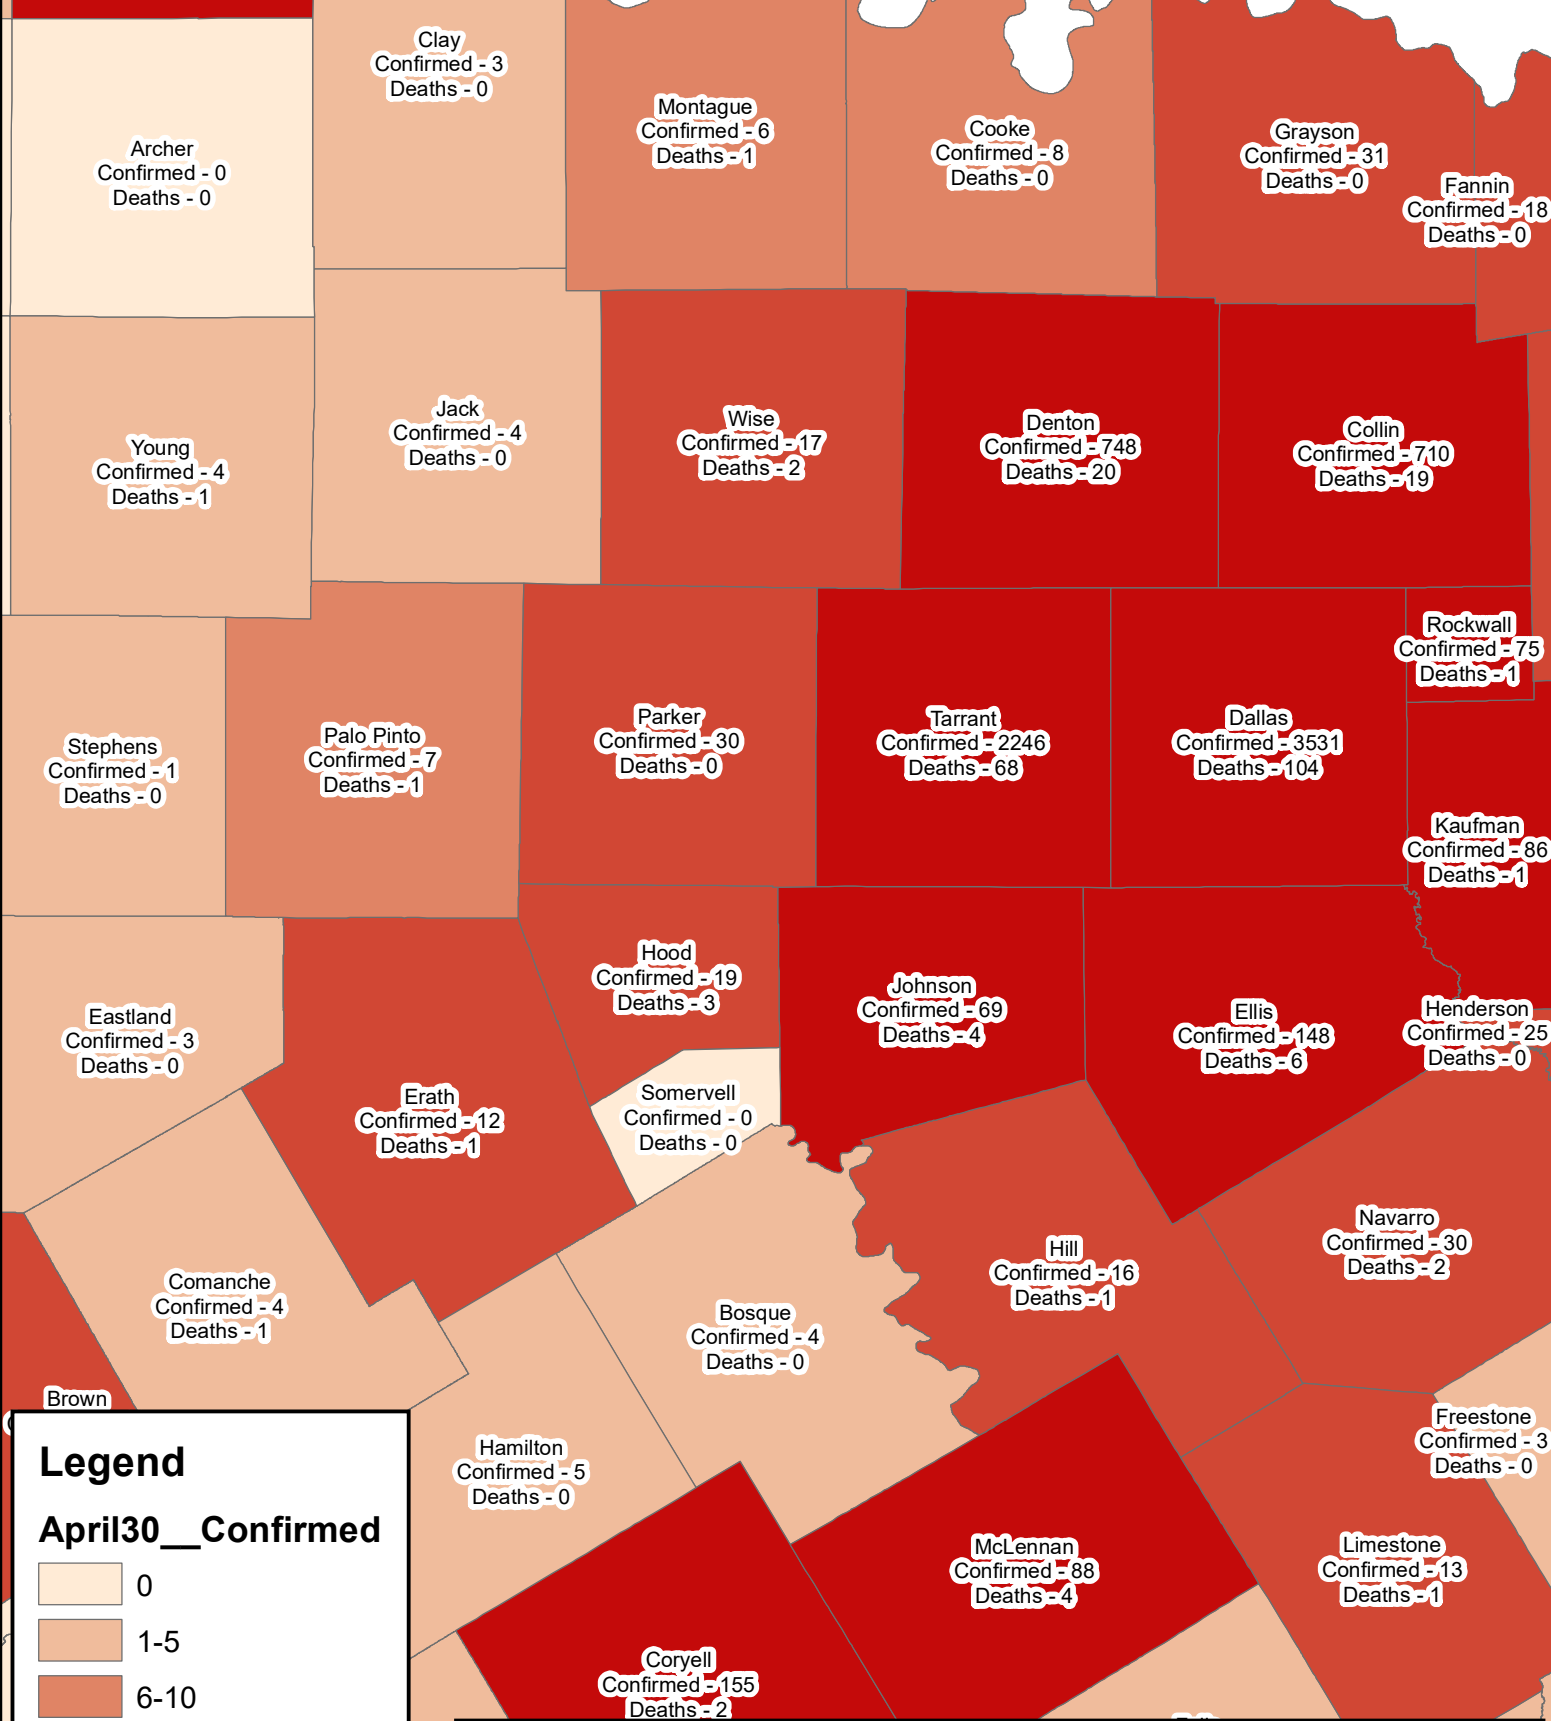

Erath County Area Covid-19 Confirmed Cases

April 30, 2020

Legend

April30__Confirmed

- 0
- 1-5
- 6-10
- 11-50
- 51-6356

The City of Stephenville makes every effort to ensure this map is free of errors but does not warrant the map or its features. The City of Stephenville provides this map without any warranty of any kind whatsoever, either expressed or implied.

[https://github.com/CSSEGISandData/COVID-19/tree/master/csse covid 19 data/csse covid 19 daily reports](https://github.com/CSSEGISandData/COVID-19/tree/master/csse%20covid%2019%20data/csse%20covid%2019%20daily%20reports)