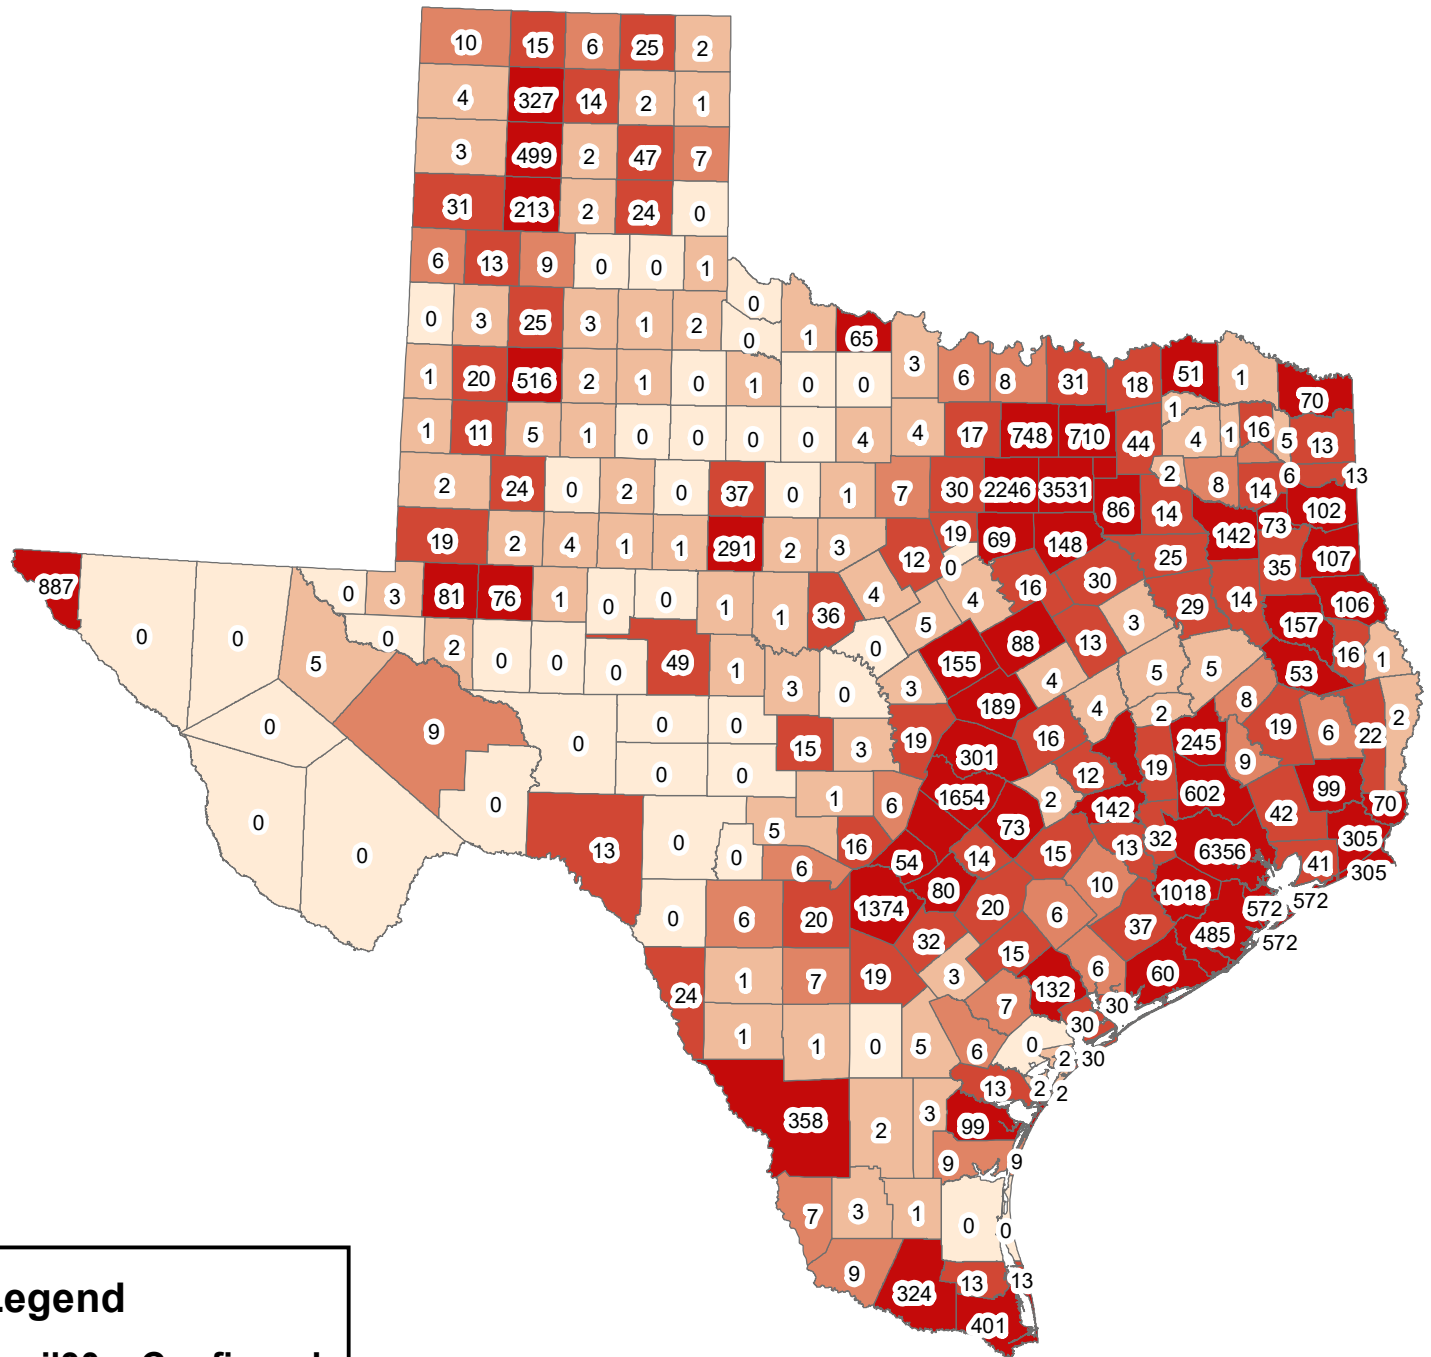

Texas Covid-19 Confirmed Cases April 30, 2020

Legend

April30__Confirmed

- 0
- 1-5
- 6-10
- 11-50
- 51-6356

The City of Stephenville makes every effort to ensure this map is free of errors but does not warrant the map or its features. The City of Stephenville provides this map without any warranty of any kind whatsoever, either expressed or implied.

[https://github.com/CSSEGISandData/COVID-19/tree/master/csse covid 19 data/csse covid 19 daily reports](https://github.com/CSSEGISandData/COVID-19/tree/master/csse%20covid%2019%20data/csse%20covid%2019%20daily%20reports)