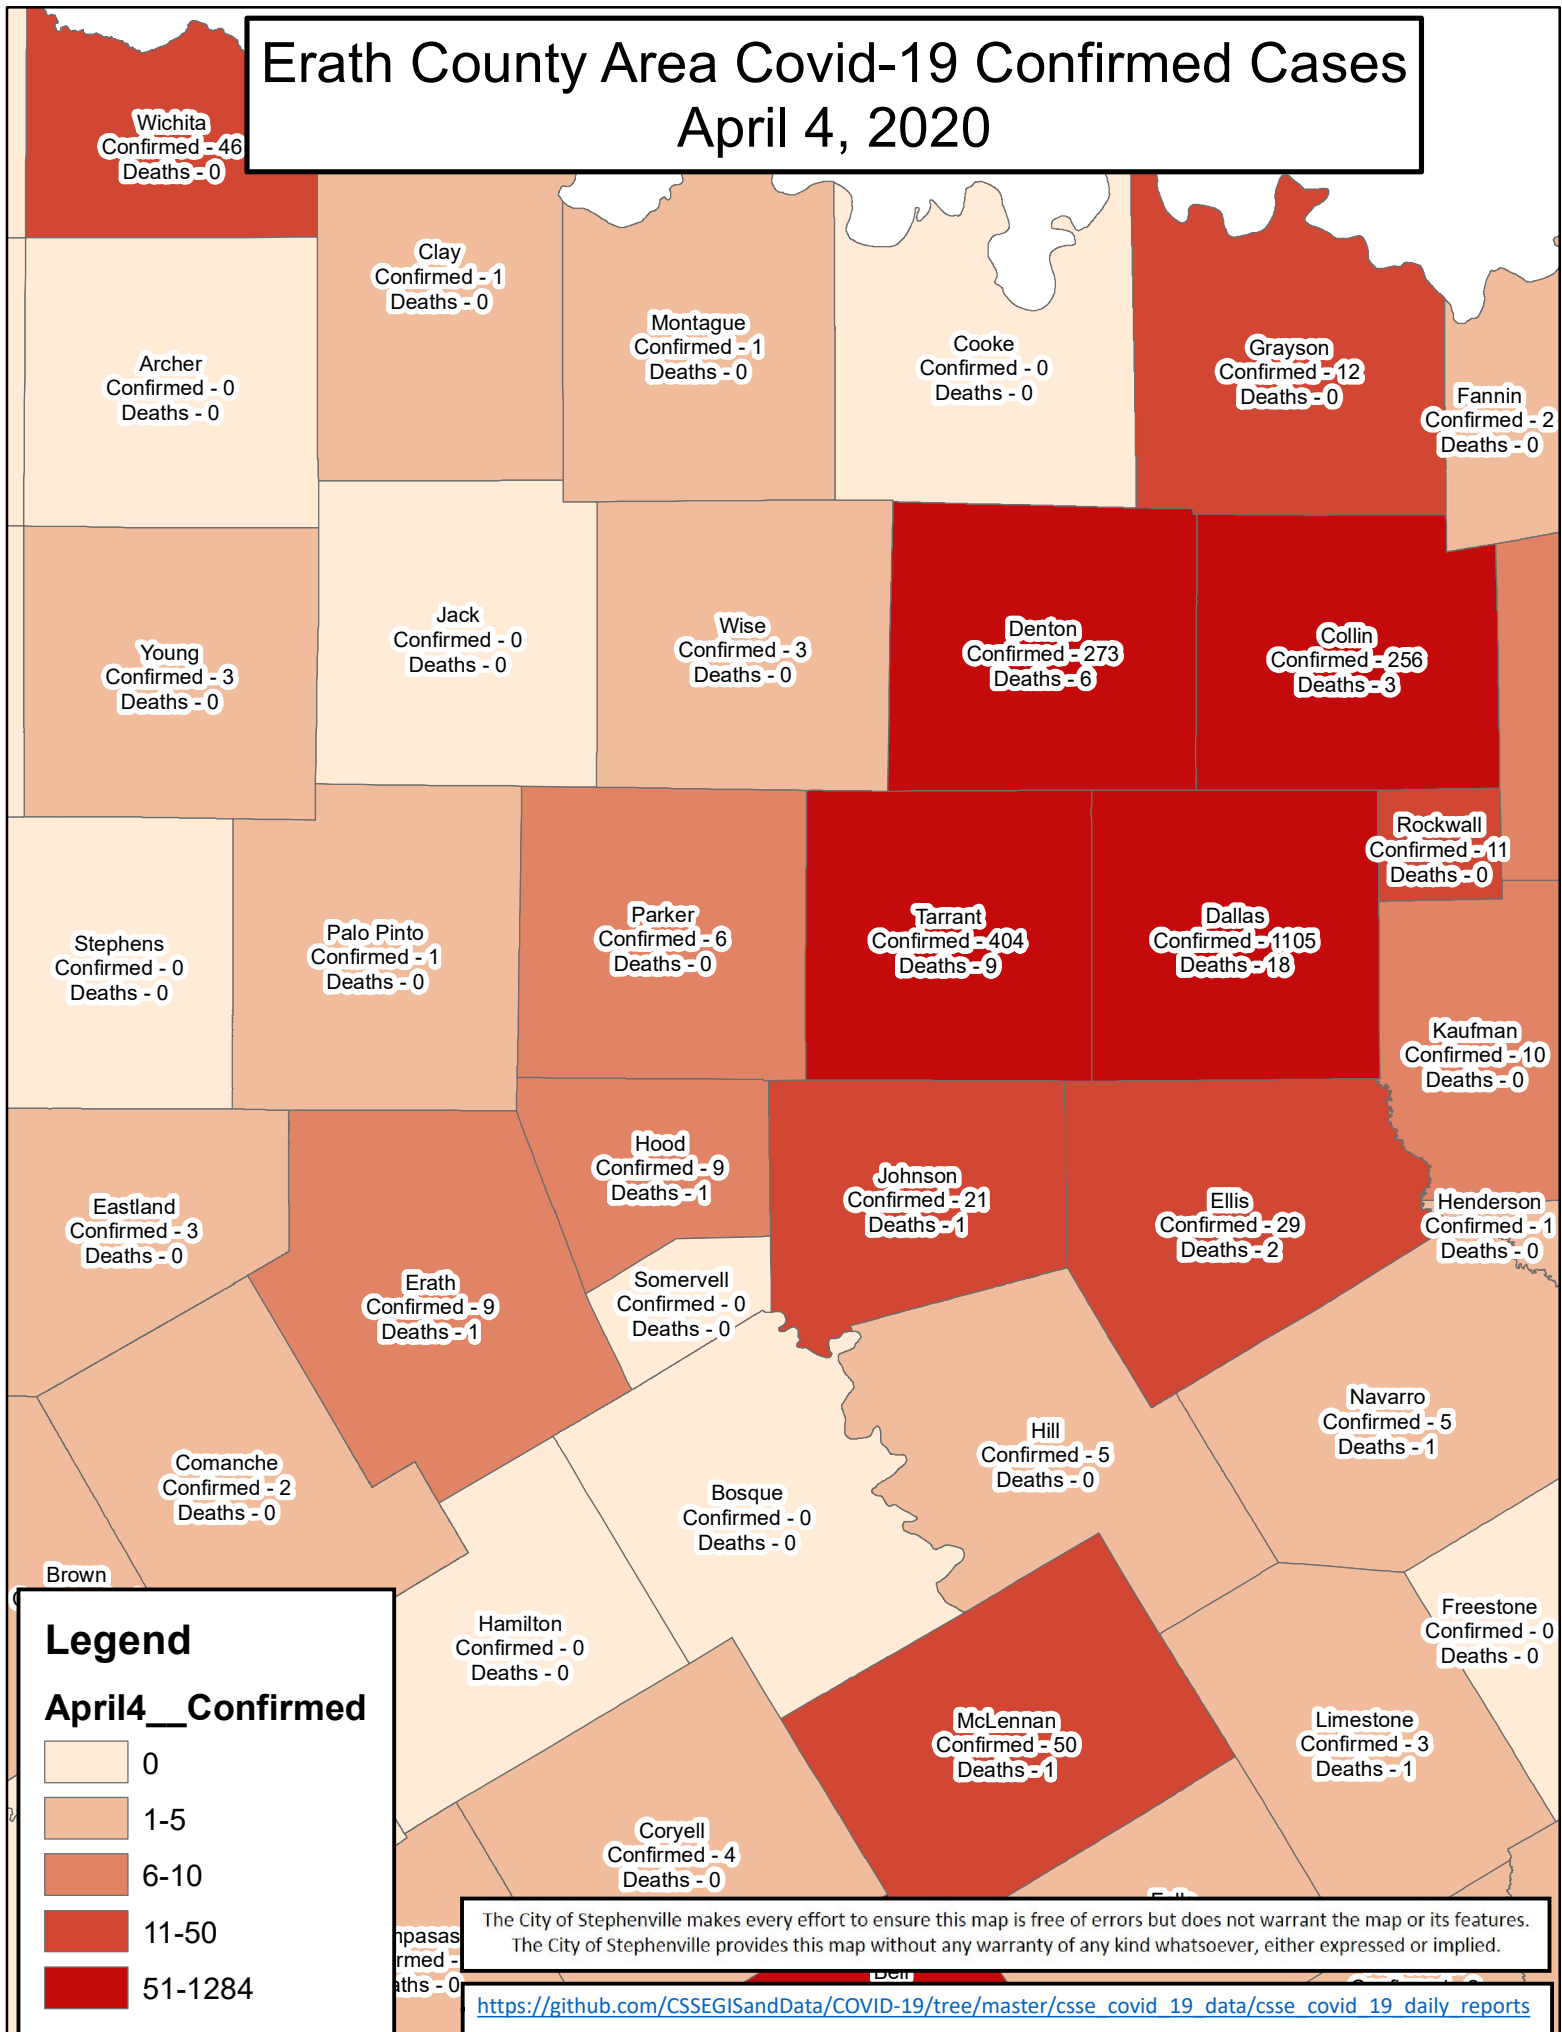

Erath County Area Covid-19 Confirmed Cases

April 4, 2020

Legend

April4__Confirmed

- 0
- 1-5
- 6-10
- 11-50
- 51-1284

The City of Stephenville makes every effort to ensure this map is free of errors but does not warrant the map or its features. The City of Stephenville provides this map without any warranty of any kind whatsoever, either expressed or implied.

[https://github.com/CSSEGISandData/COVID-19/tree/master/csse covid 19 data/csse covid 19 daily reports](https://github.com/CSSEGISandData/COVID-19/tree/master/csse%20covid%2019%20data/csse%20covid%2019%20daily%20reports)