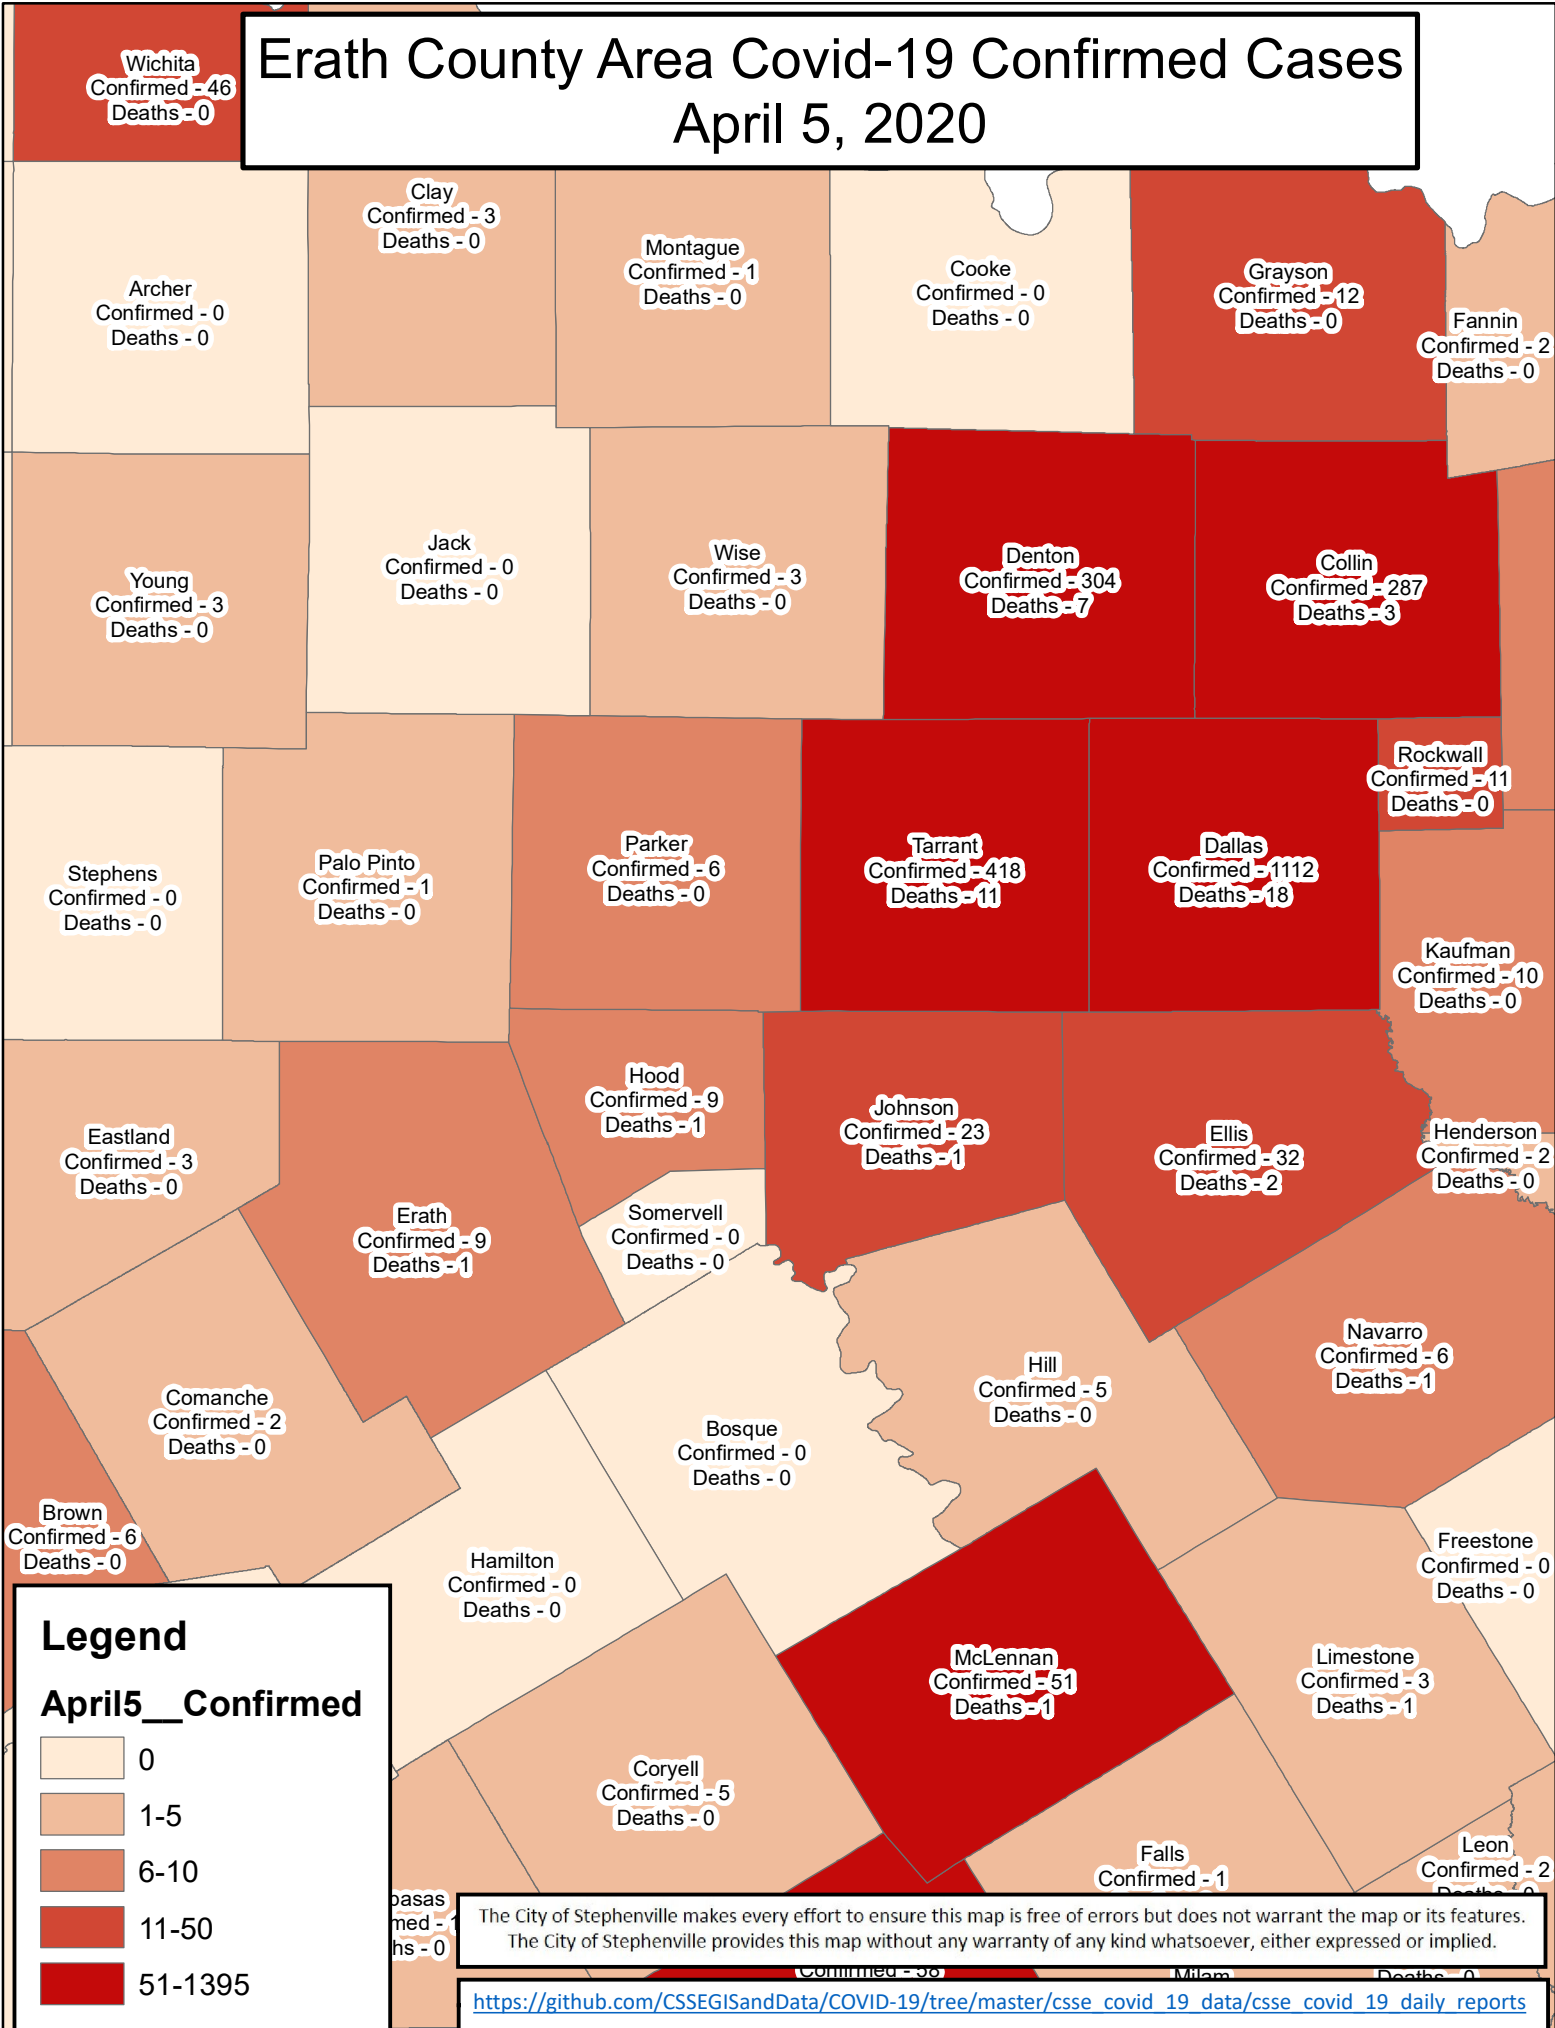

Erath County Area Covid-19 Confirmed Cases

April 5, 2020

Legend

April5__Confirmed

- 0
- 1-5
- 6-10
- 11-50
- 51-1395

The City of Stephenville makes every effort to ensure this map is free of errors but does not warrant the map or its features. The City of Stephenville provides this map without any warranty of any kind whatsoever, either expressed or implied.

[https://github.com/CSSEGISandData/COVID-19/tree/master/csse covid 19 data/csse covid 19 daily reports](https://github.com/CSSEGISandData/COVID-19/tree/master/csse%20covid%2019%20data/csse%20covid%2019%20daily%20reports)