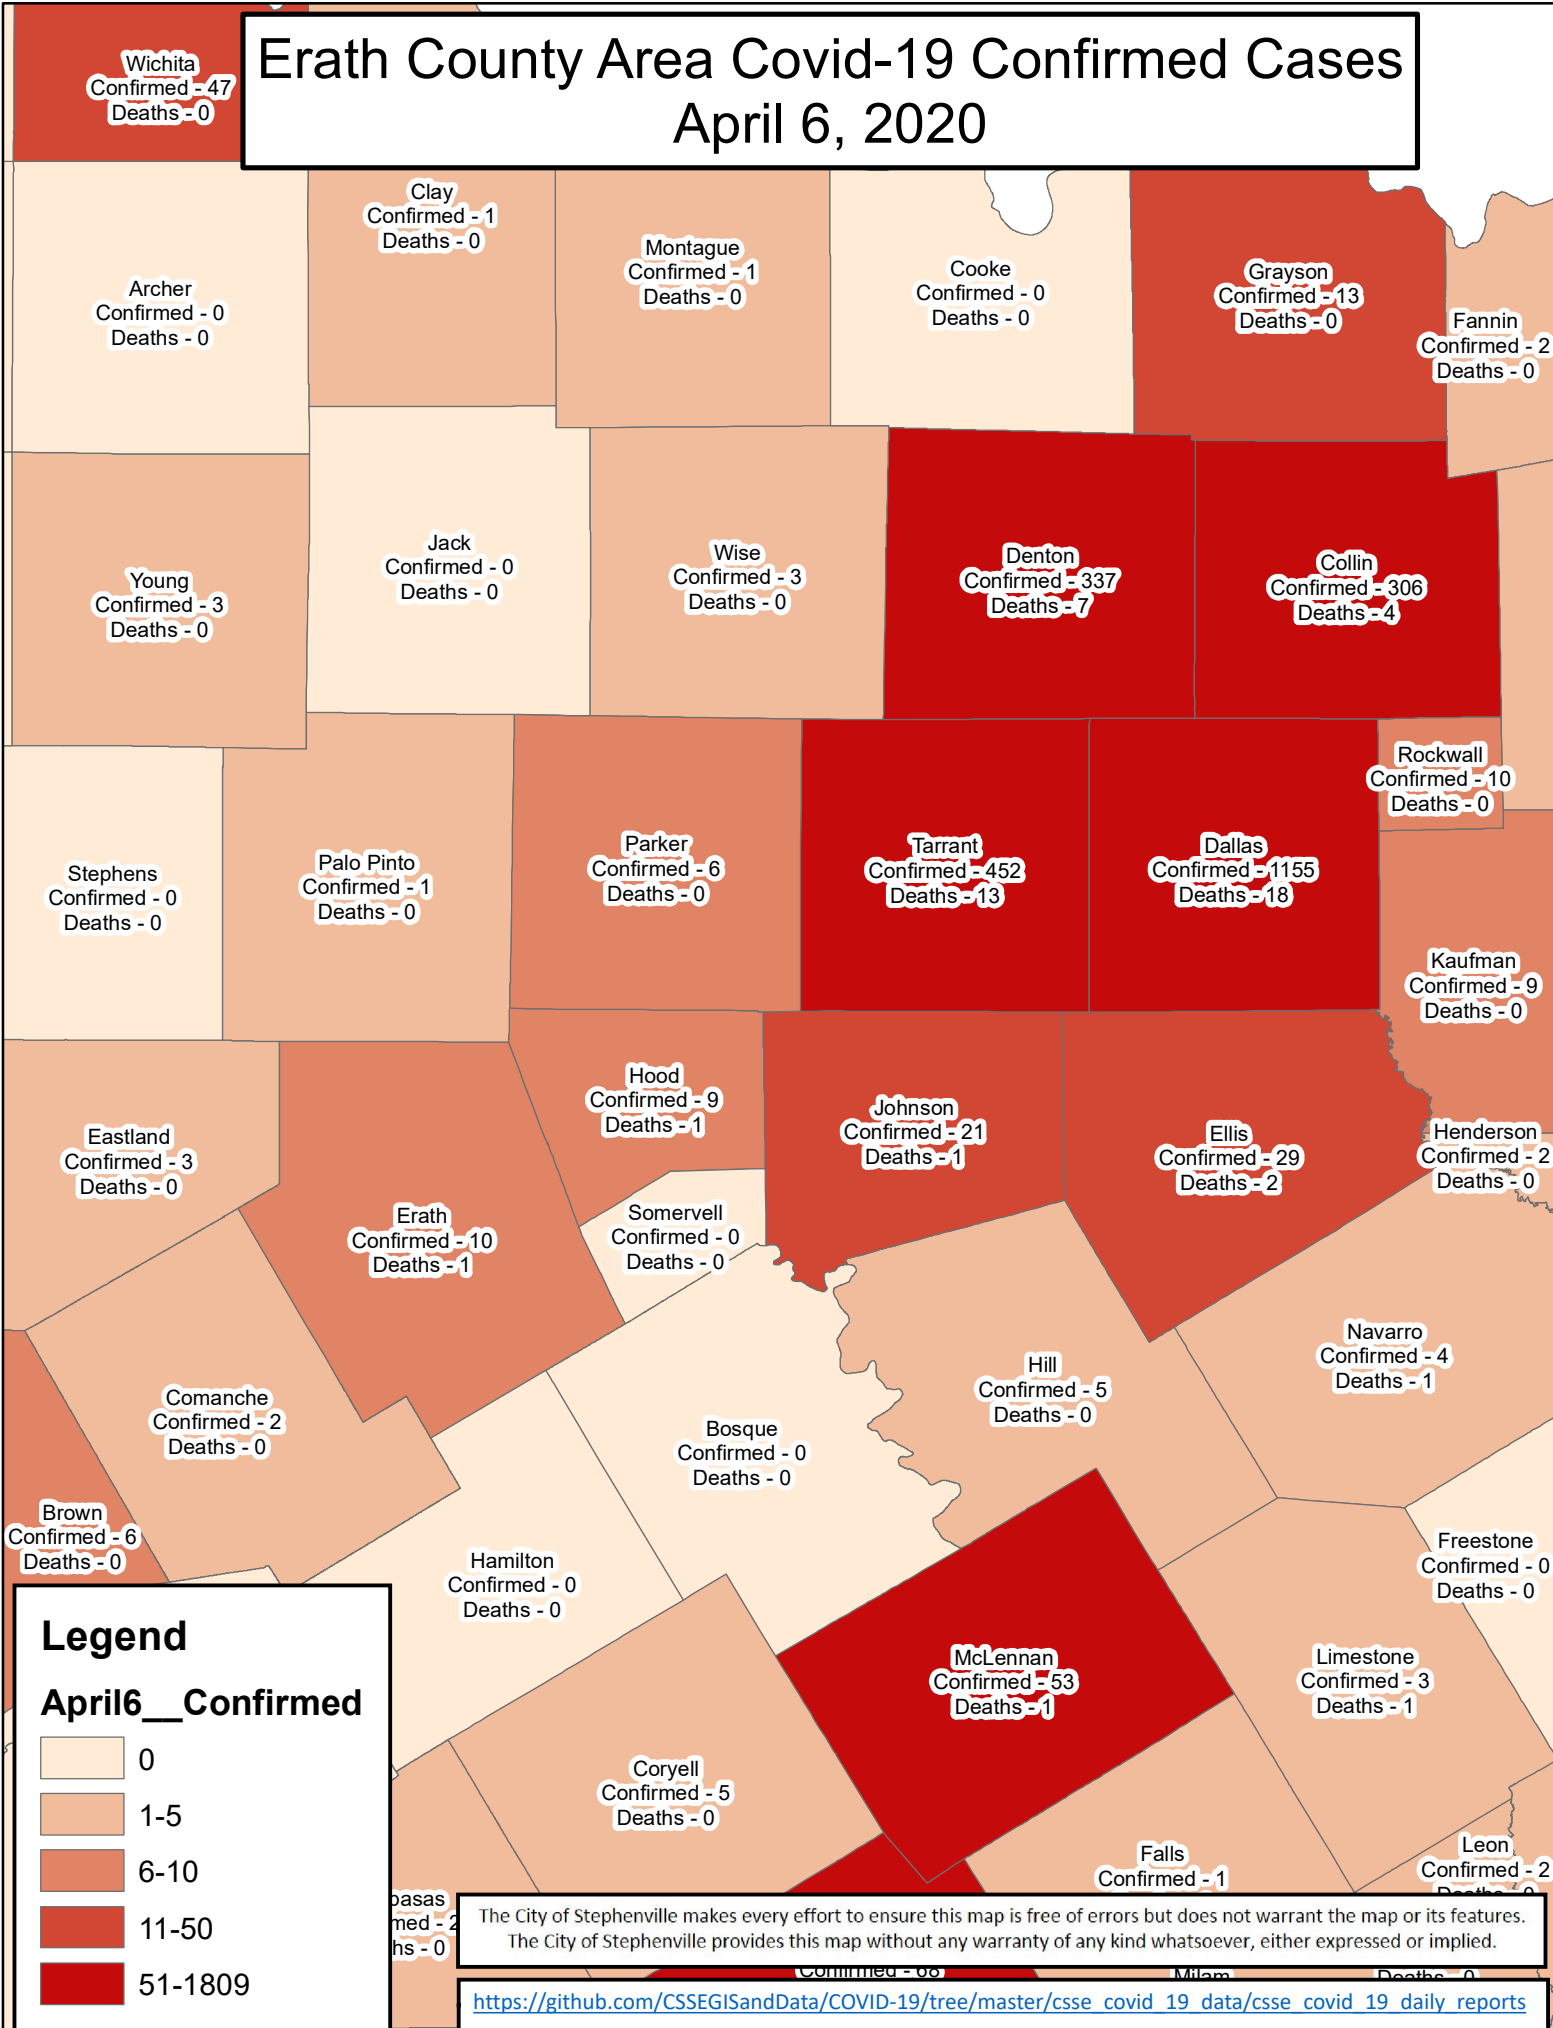

Erath County Area Covid-19 Confirmed Cases

April 6, 2020

Legend

April6__Confirmed

- 0
- 1-5
- 6-10
- 11-50
- 51-1809

The City of Stephenville makes every effort to ensure this map is free of errors but does not warrant the map or its features. The City of Stephenville provides this map without any warranty of any kind whatsoever, either expressed or implied.

[https://github.com/CSSEGISandData/COVID-19/tree/master/csse covid 19 data/csse covid 19 daily reports](https://github.com/CSSEGISandData/COVID-19/tree/master/csse%20covid%2019%20data/csse%20covid%2019%20daily%20reports)