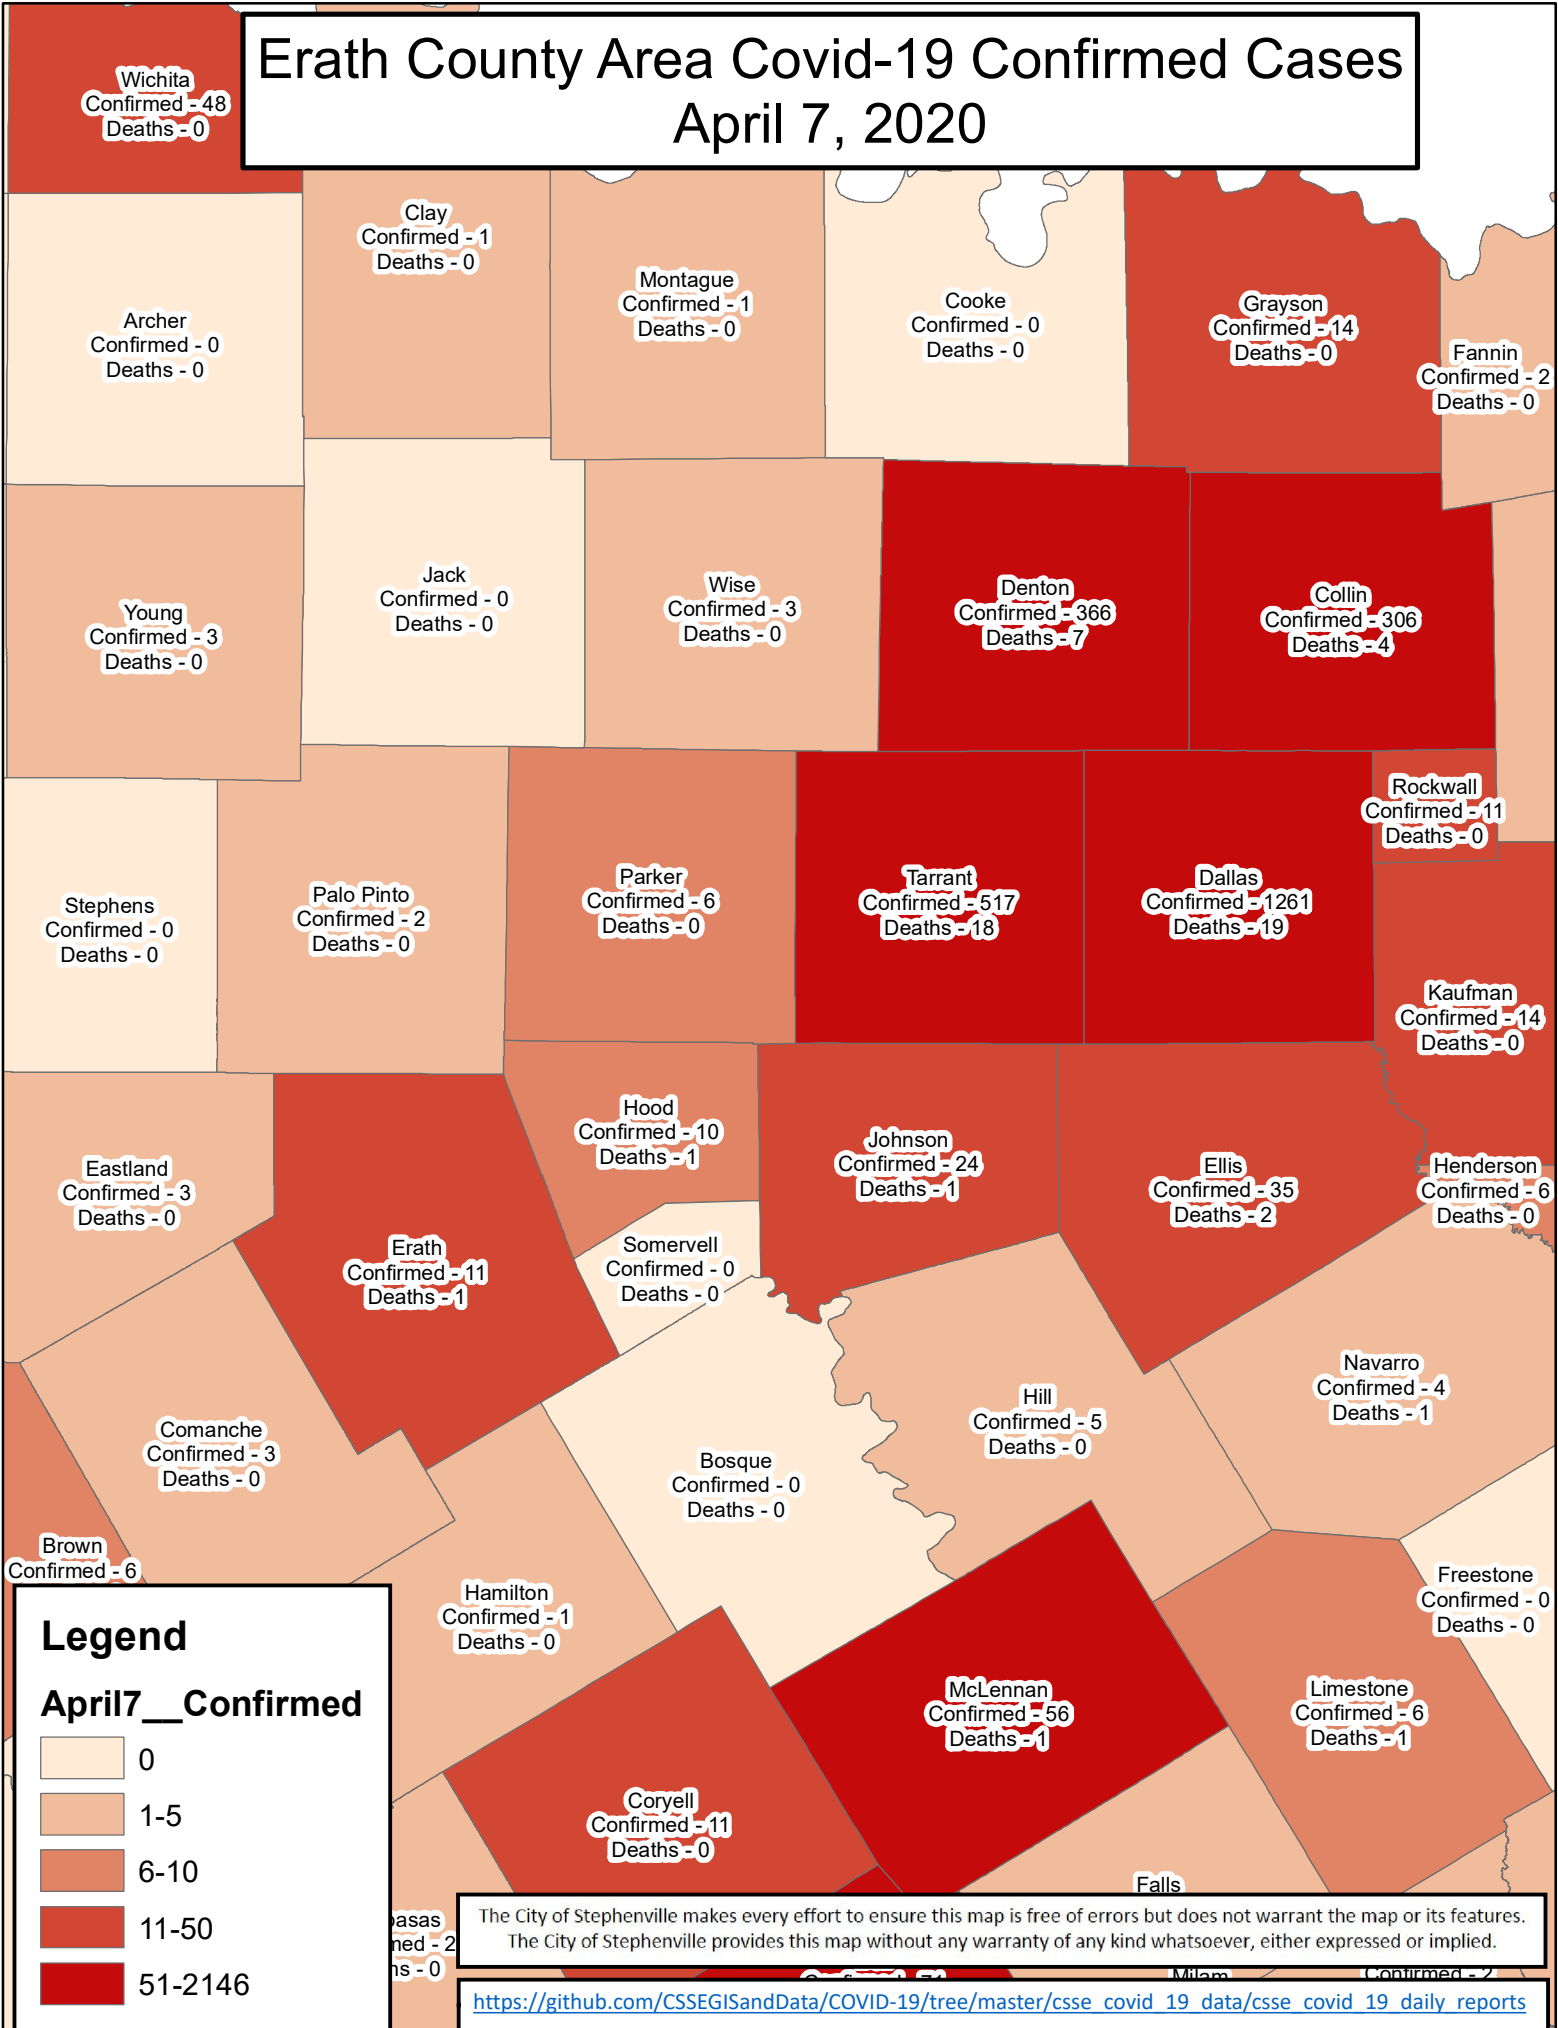

Erath County Area Covid-19 Confirmed Cases

April 7, 2020

Legend

April7__Confirmed

- 0
- 1-5
- 6-10
- 11-50
- 51-2146

The City of Stephenville makes every effort to ensure this map is free of errors but does not warrant the map or its features. The City of Stephenville provides this map without any warranty of any kind whatsoever, either expressed or implied.

[https://github.com/CSSEGISandData/COVID-19/tree/master/csse covid 19 data/csse covid 19 daily reports](https://github.com/CSSEGISandData/COVID-19/tree/master/csse%20covid%2019%20data/csse%20covid%2019%20daily%20reports)