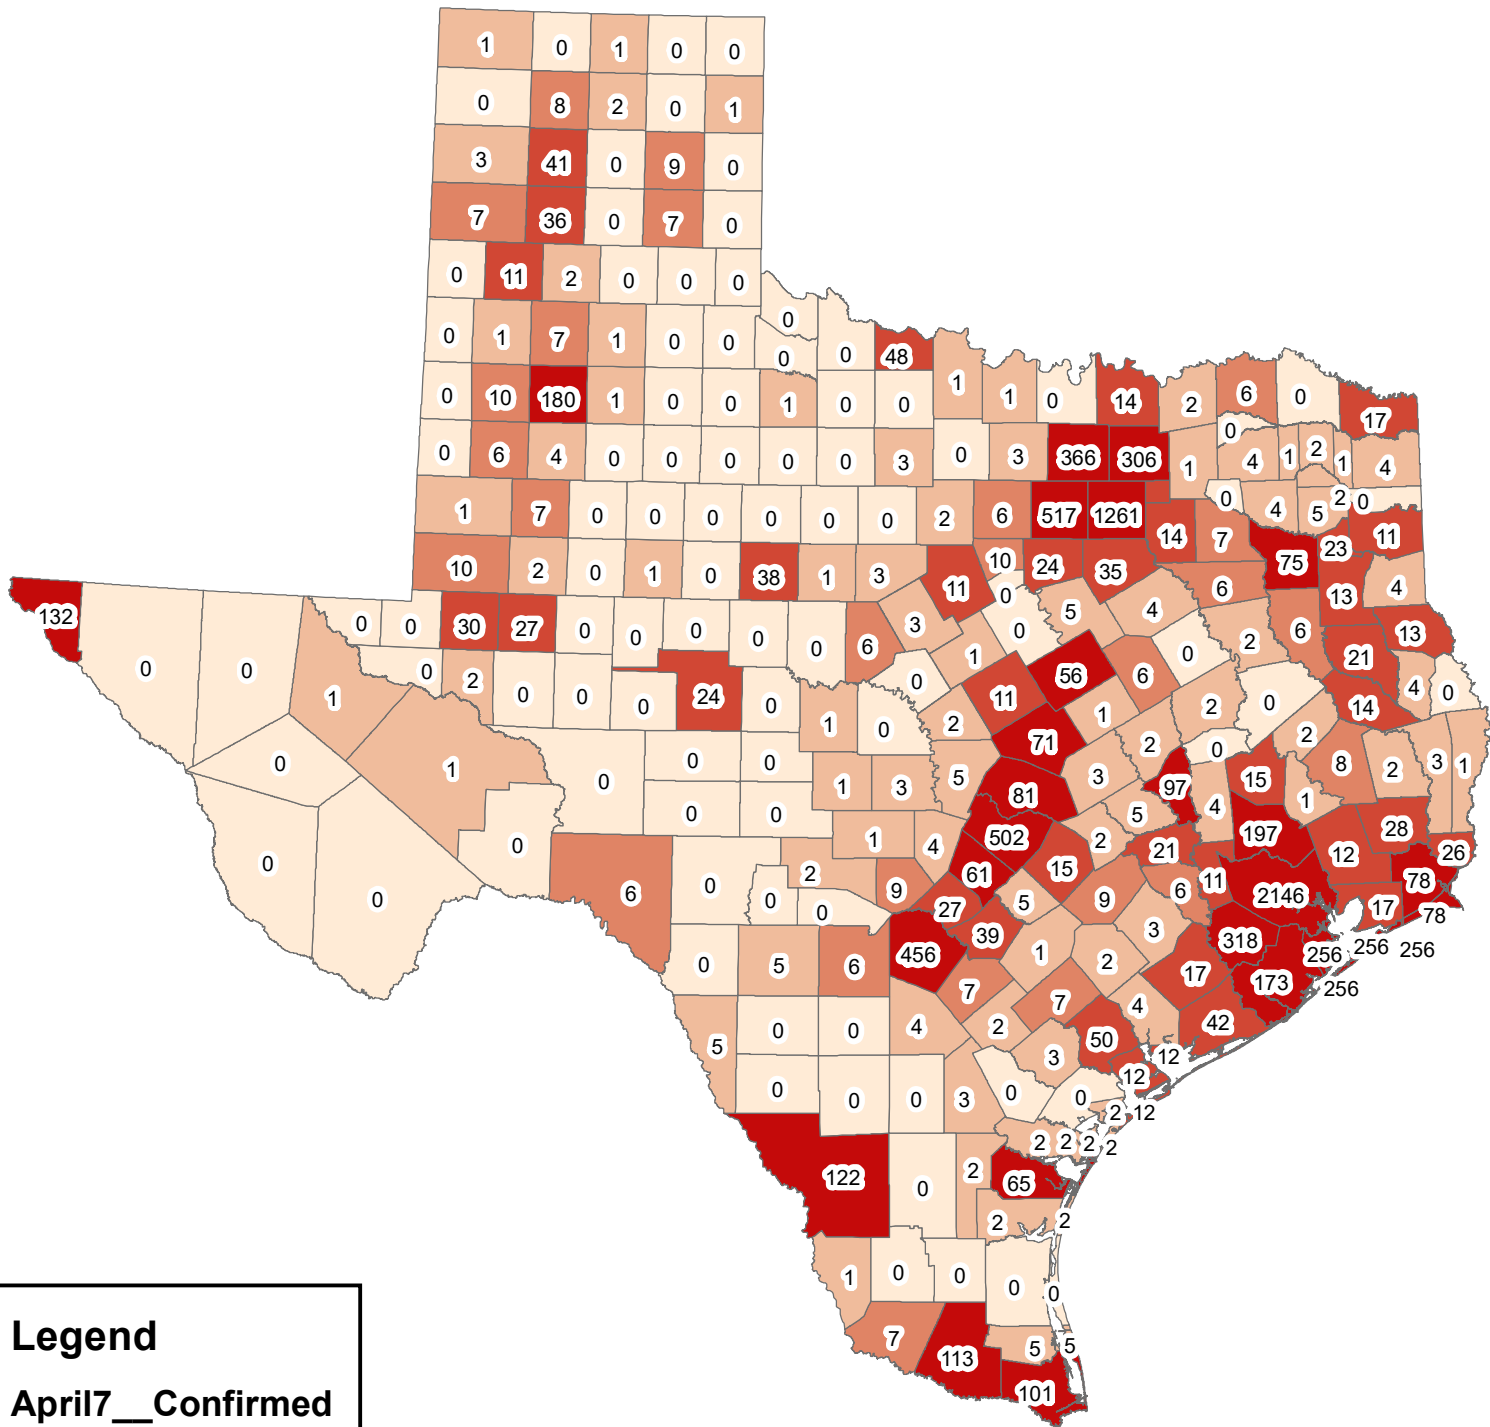

Texas Covid-19 Confirmed Cases April 7, 2020

Legend

April7__Confirmed

- 0
- 1-5
- 6-10
- 11-50
- 51-2146

The City of Stephenville makes every effort to ensure this map is free of errors but does not warrant the map or its features. The City of Stephenville provides this map without any warranty of any kind whatsoever, either expressed or implied.

[https://github.com/CSSEGISandData/COVID-19/tree/master/csse covid 19 data/csse covid 19 daily reports](https://github.com/CSSEGISandData/COVID-19/tree/master/csse%20covid%2019%20data/csse%20covid%2019%20daily%20reports)