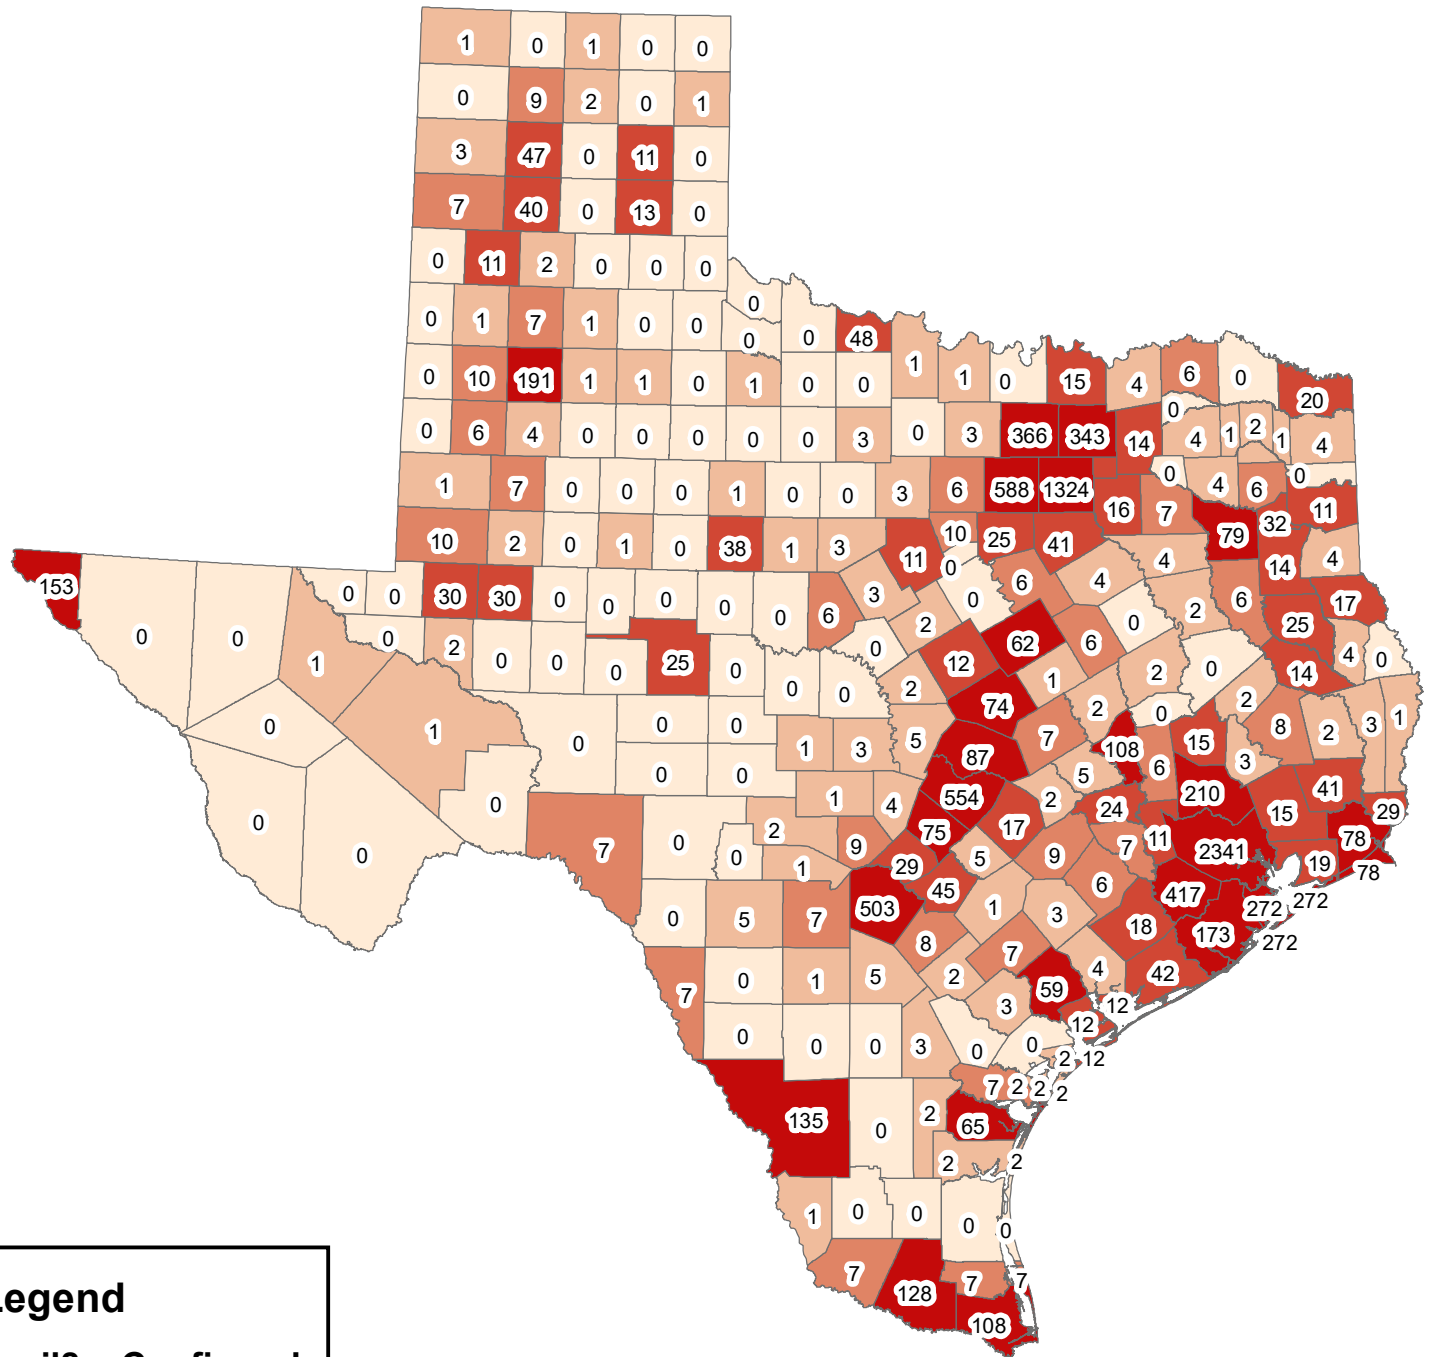

Texas Covid-19 Confirmed Cases April 8, 2020

Legend

April8__Confirmed

- 0
- 1-5
- 6-10
- 11-50
- 51-2341

The City of Stephenville makes every effort to ensure this map is free of errors but does not warrant the map or its features. The City of Stephenville provides this map without any warranty of any kind whatsoever, either expressed or implied.

[https://github.com/CSSEGISandData/COVID-19/tree/master/csse covid 19 data/csse covid 19 daily reports](https://github.com/CSSEGISandData/COVID-19/tree/master/csse%20covid%2019%20data/csse%20covid%2019%20daily%20reports)