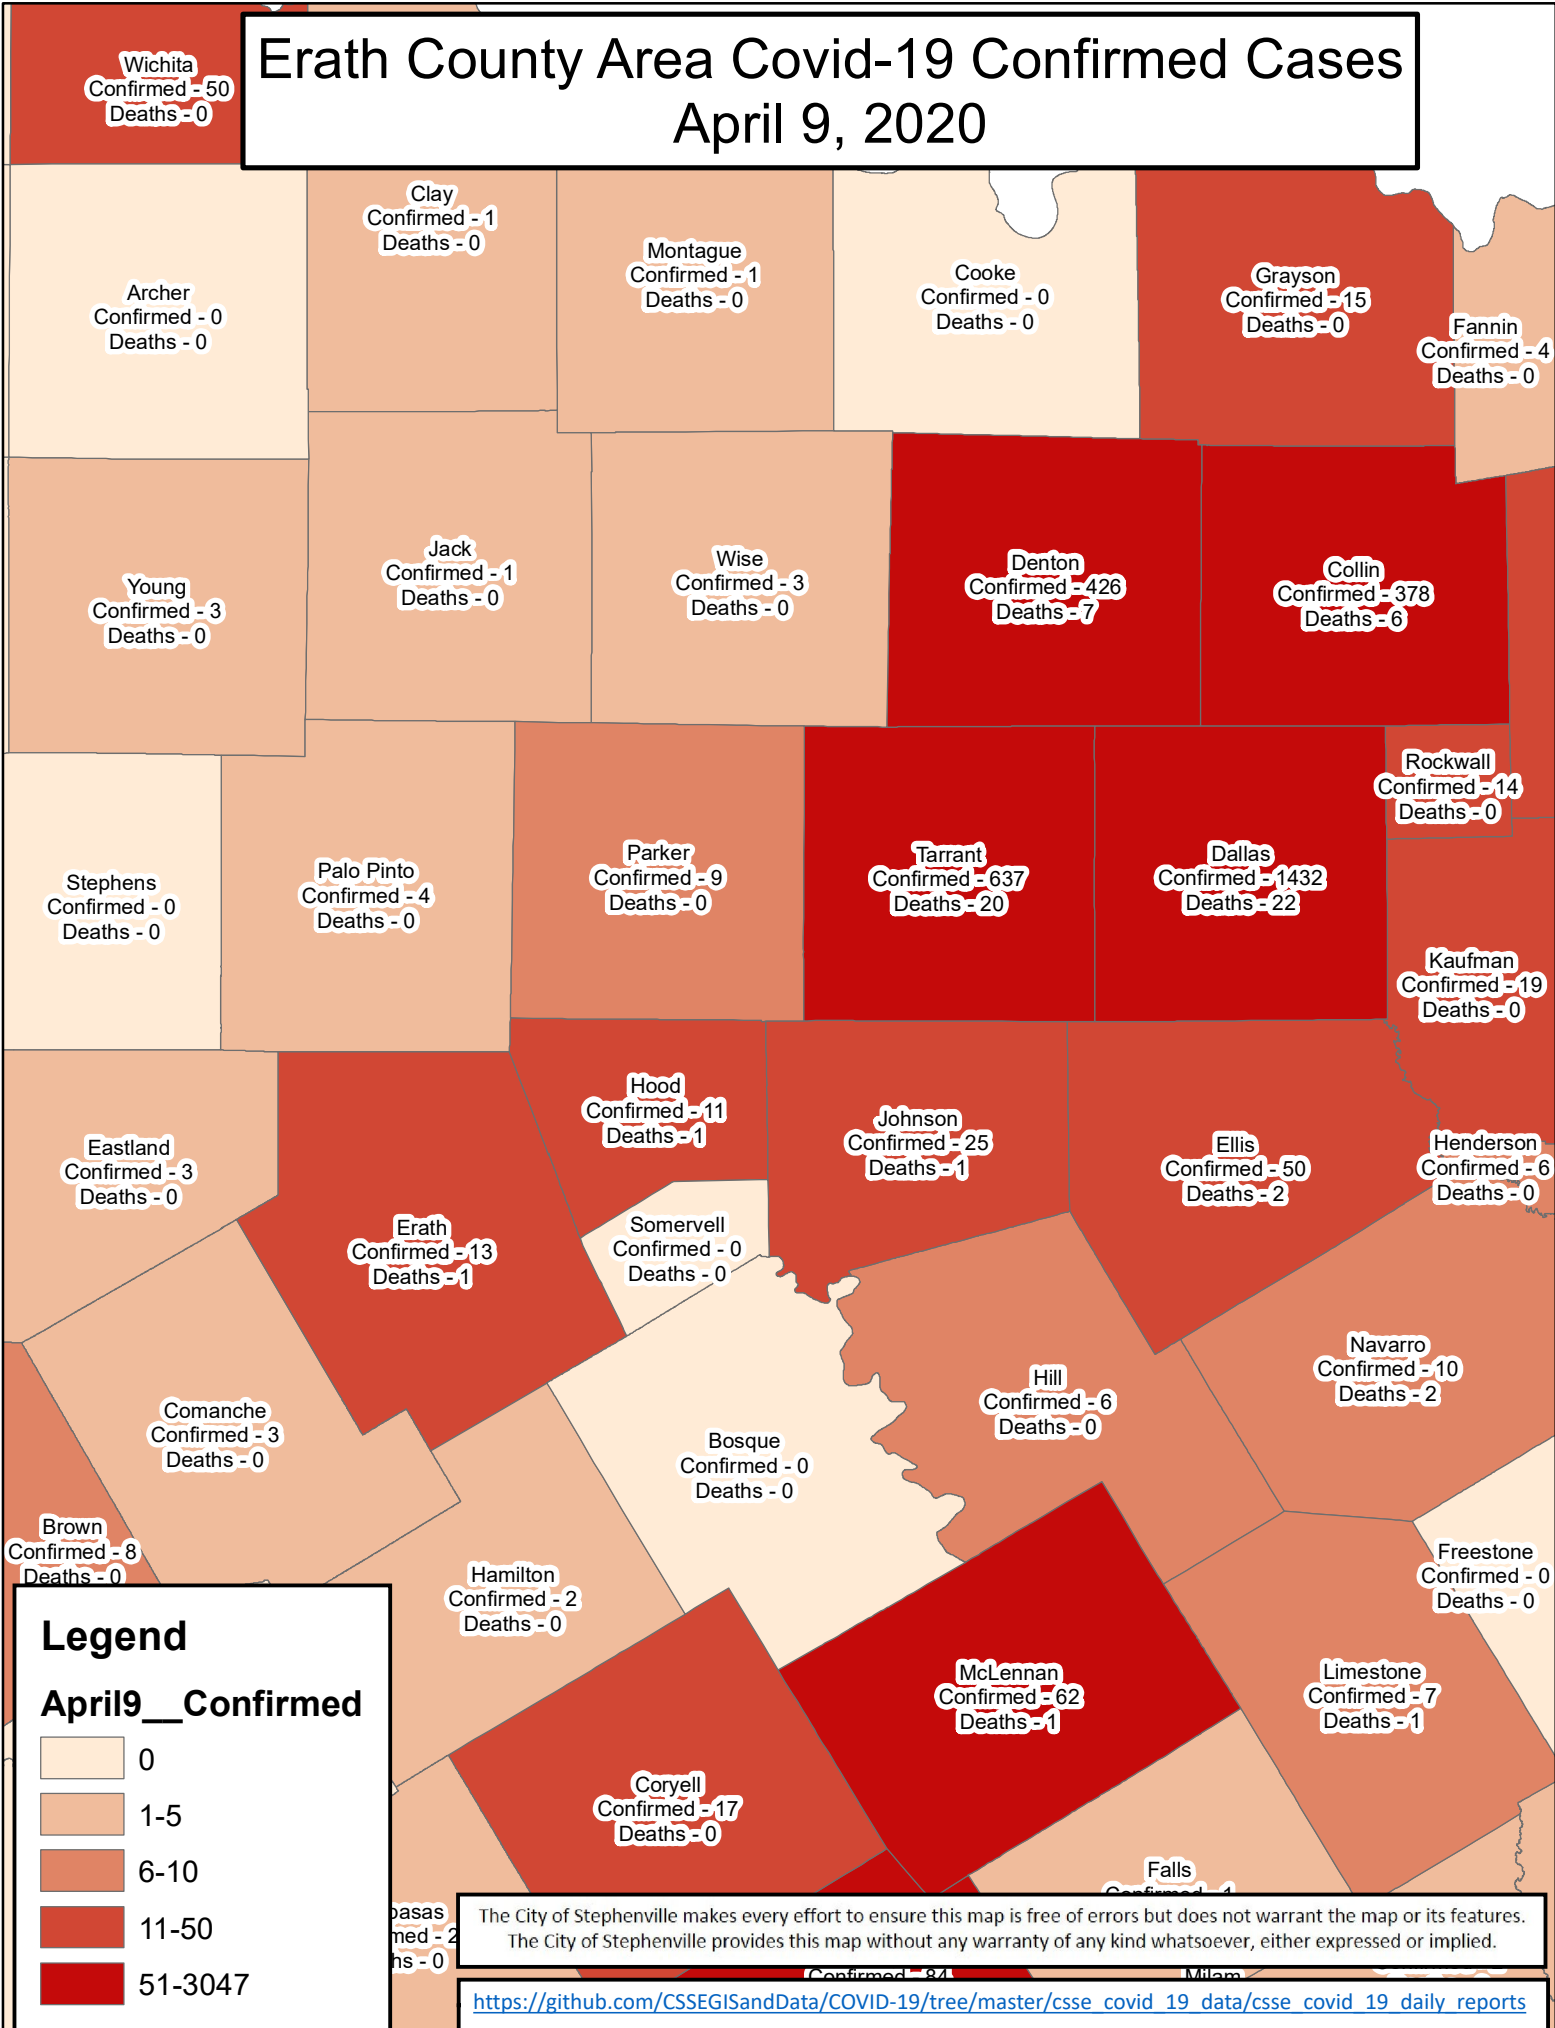

Erath County Area Covid-19 Confirmed Cases

April 9, 2020

Legend

April9__Confirmed

- 0
- 1-5
- 6-10
- 11-50
- 51-3047

The City of Stephenville makes every effort to ensure this map is free of errors but does not warrant the map or its features. The City of Stephenville provides this map without any warranty of any kind whatsoever, either expressed or implied.

[https://github.com/CSSEGISandData/COVID-19/tree/master/csse covid 19 data/csse covid 19 daily reports](https://github.com/CSSEGISandData/COVID-19/tree/master/csse%20covid%2019%20data/csse%20covid%2019%20daily%20reports)