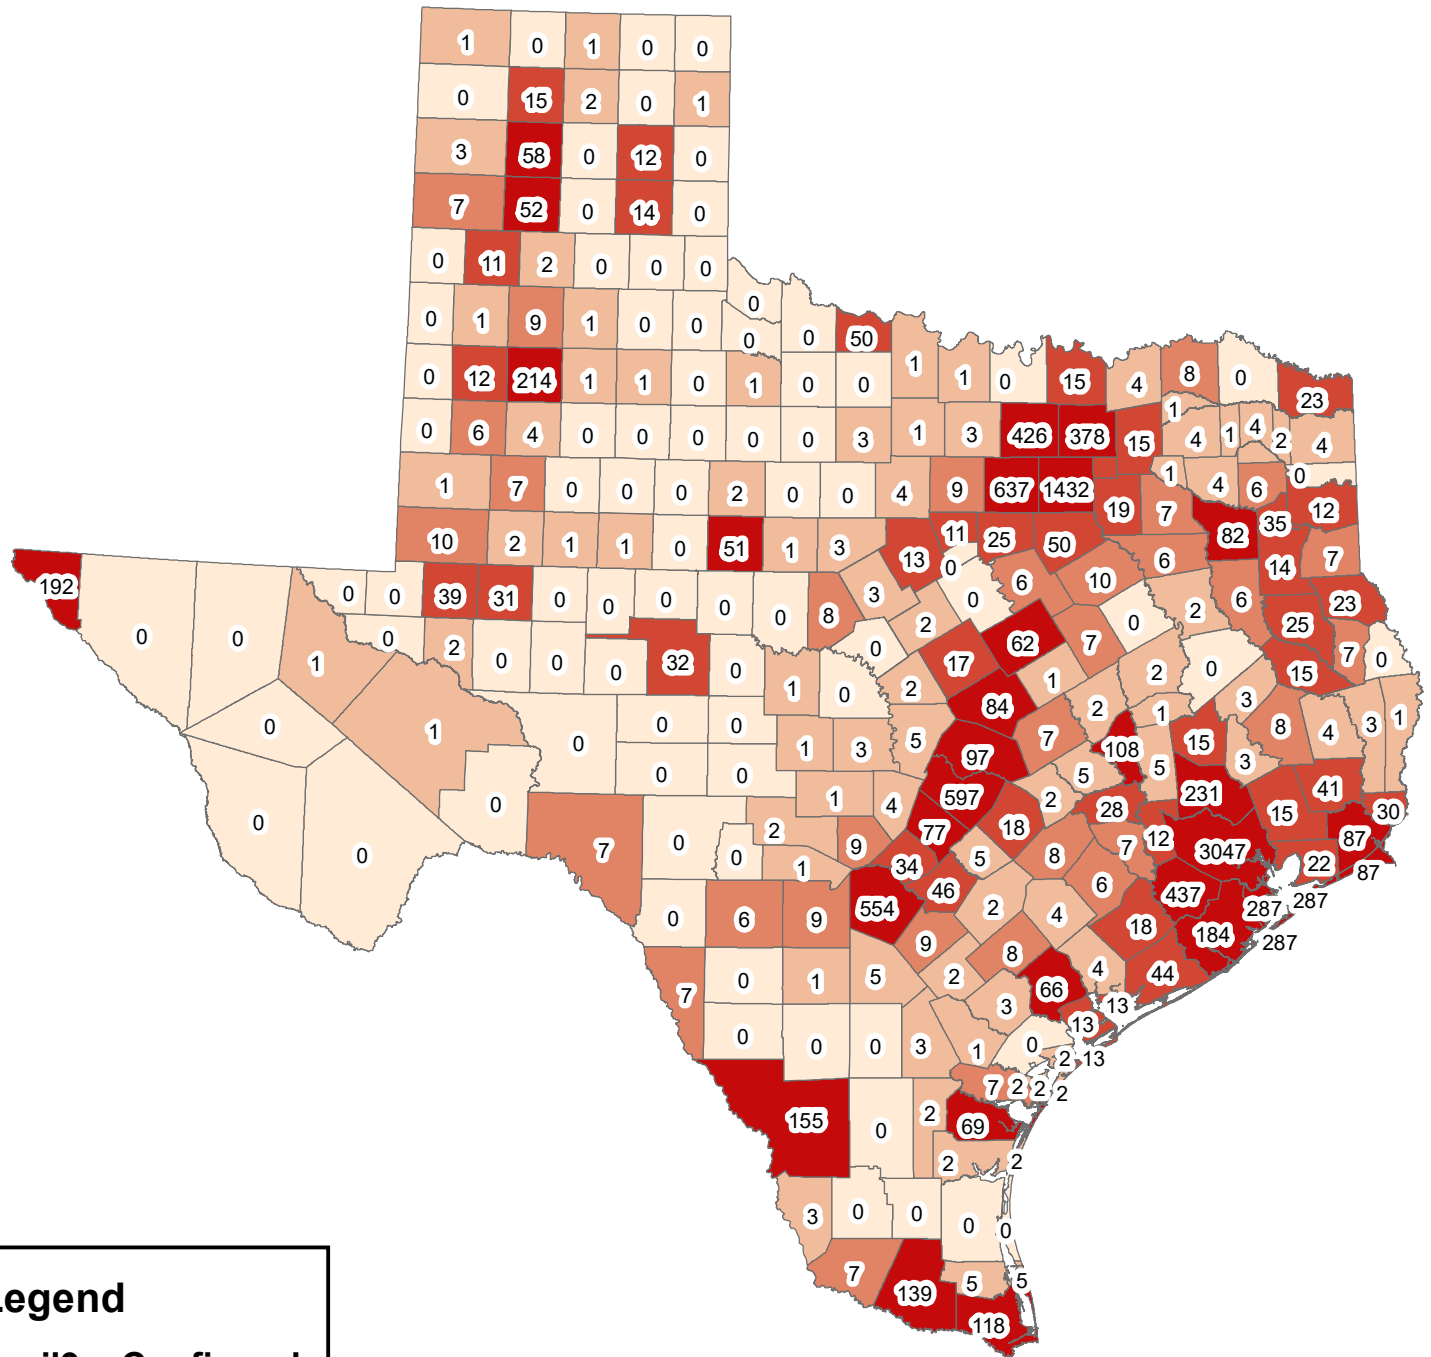

Texas Covid-19 Confirmed Cases April 9, 2020

Legend

April9__Confirmed

- 0
- 1-5
- 6-10
- 11-50
- 51-3047

The City of Stephenville makes every effort to ensure this map is free of errors but does not warrant the map or its features. The City of Stephenville provides this map without any warranty of any kind whatsoever, either expressed or implied.

[https://github.com/CSSEGISandData/COVID-19/tree/master/csse covid 19 data/csse covid 19 daily reports](https://github.com/CSSEGISandData/COVID-19/tree/master/csse%20covid%2019%20data/csse%20covid%2019%20daily%20reports)