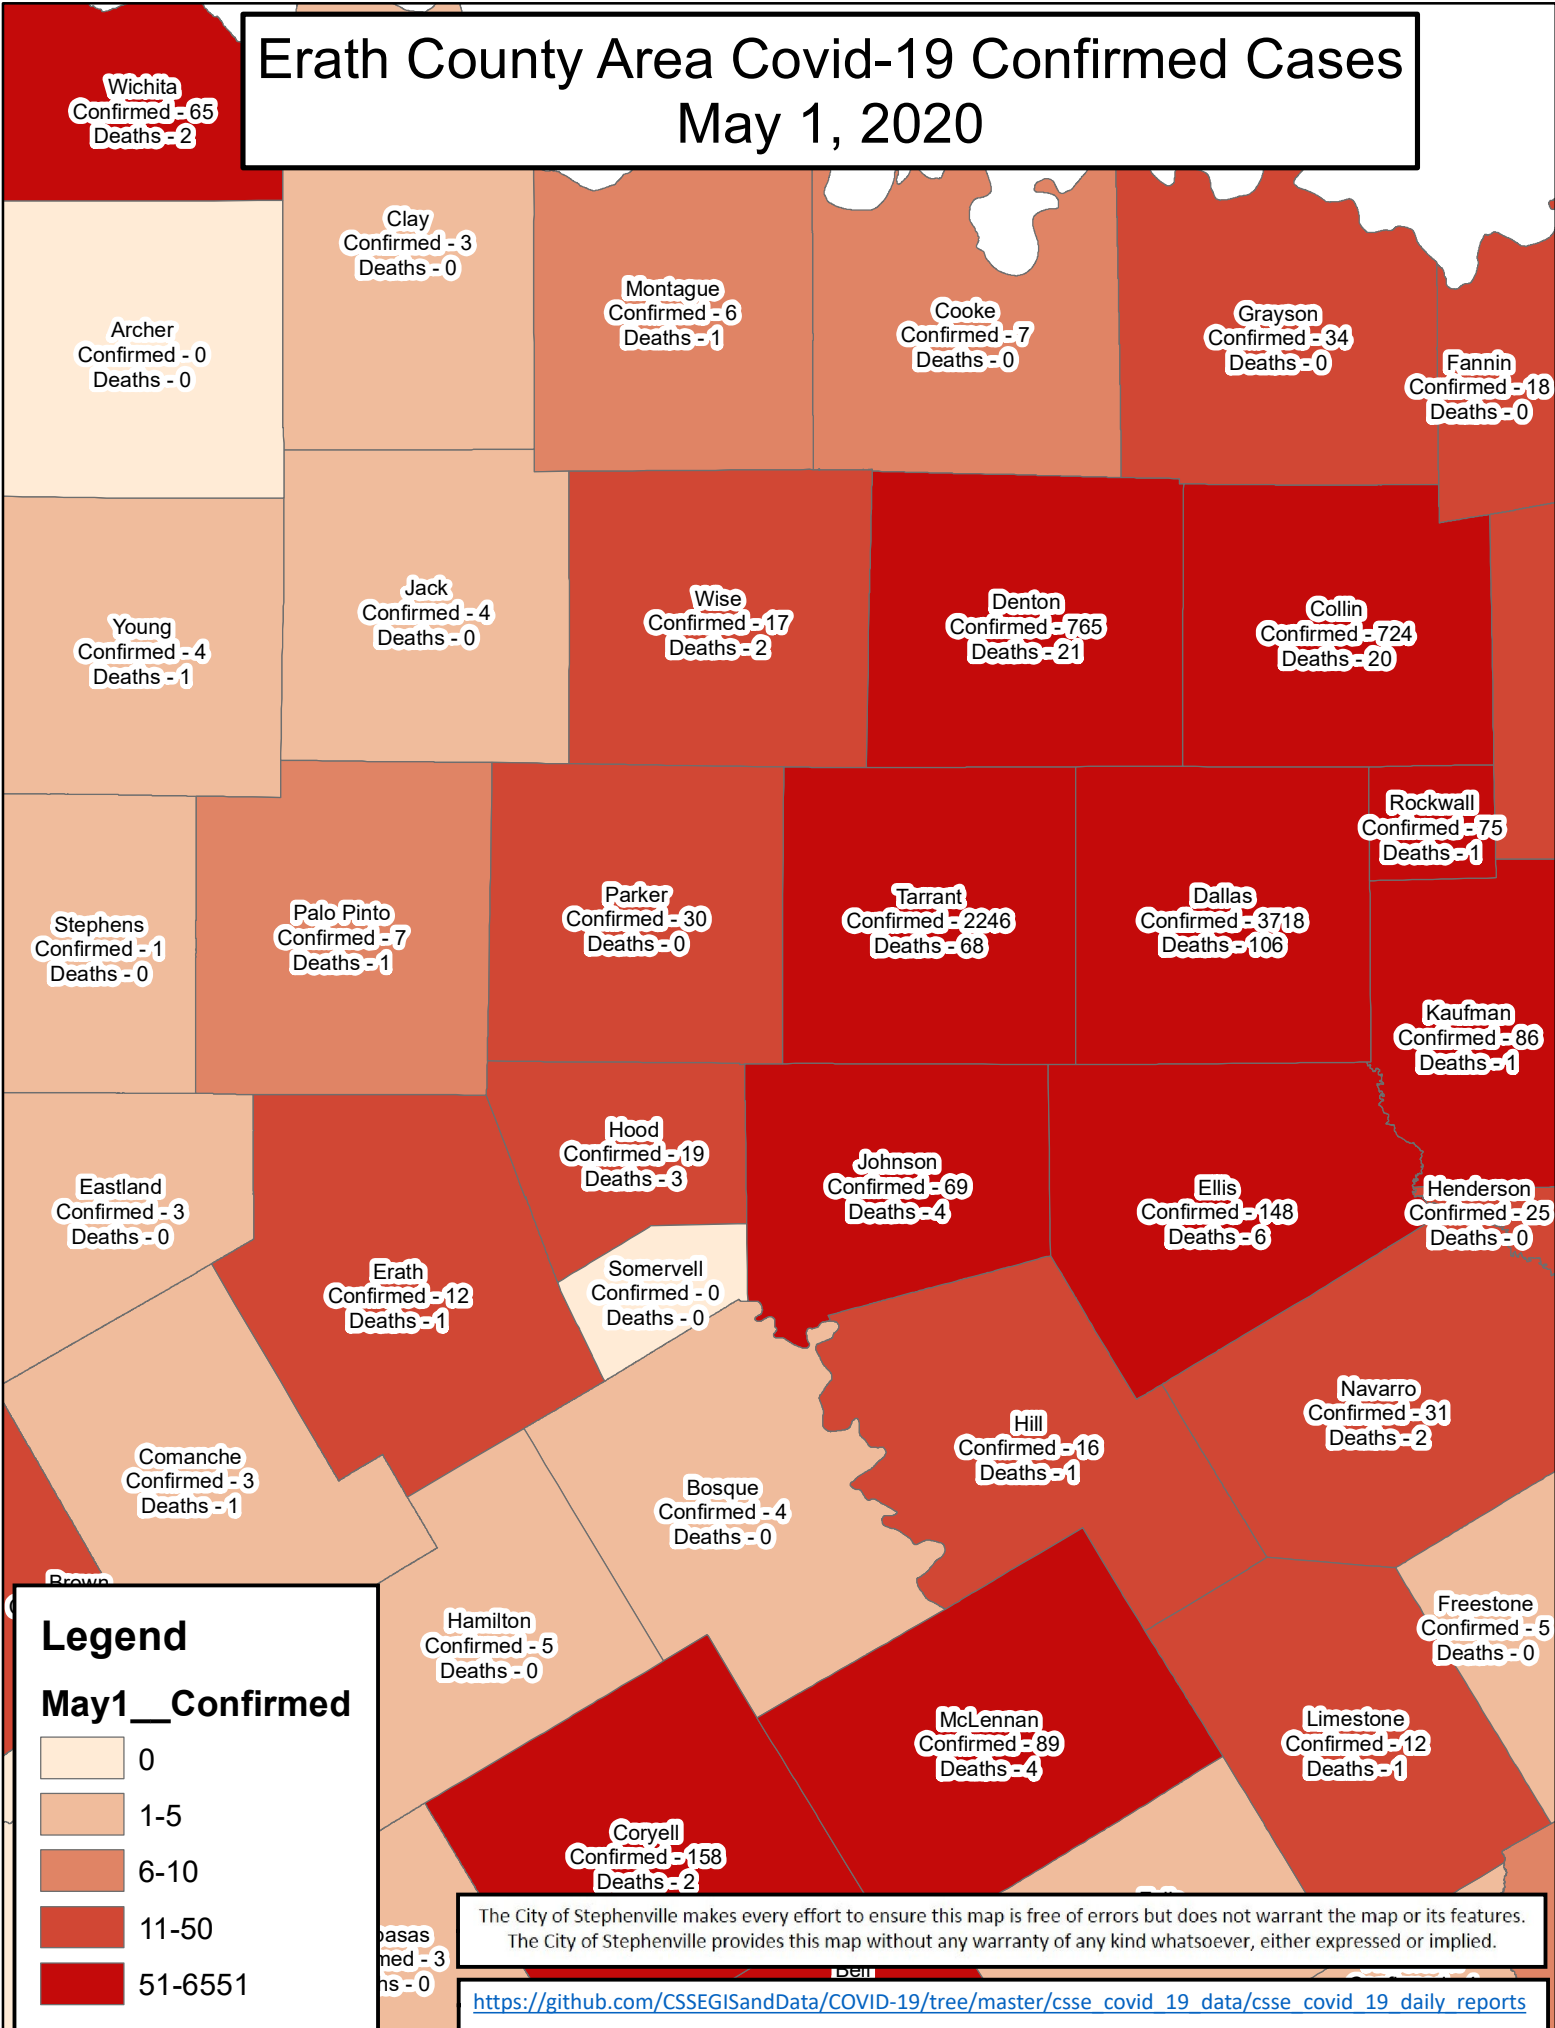

# Erath County Area Covid-19 Confirmed Cases May 1, 2020

## Legend

### May1\_\_Confirmed

- 0
- 1-5
- 6-10
- 11-50
- 51-6551

The City of Stephenville makes every effort to ensure this map is free of errors but does not warrant the map or its features. The City of Stephenville provides this map without any warranty of any kind whatsoever, either expressed or implied.

[https://github.com/CSSEGISandData/COVID-19/tree/master/csse covid 19 data/csse covid 19 daily reports](https://github.com/CSSEGISandData/COVID-19/tree/master/csse%20covid%2019%20data/csse%20covid%2019%20daily%20reports)