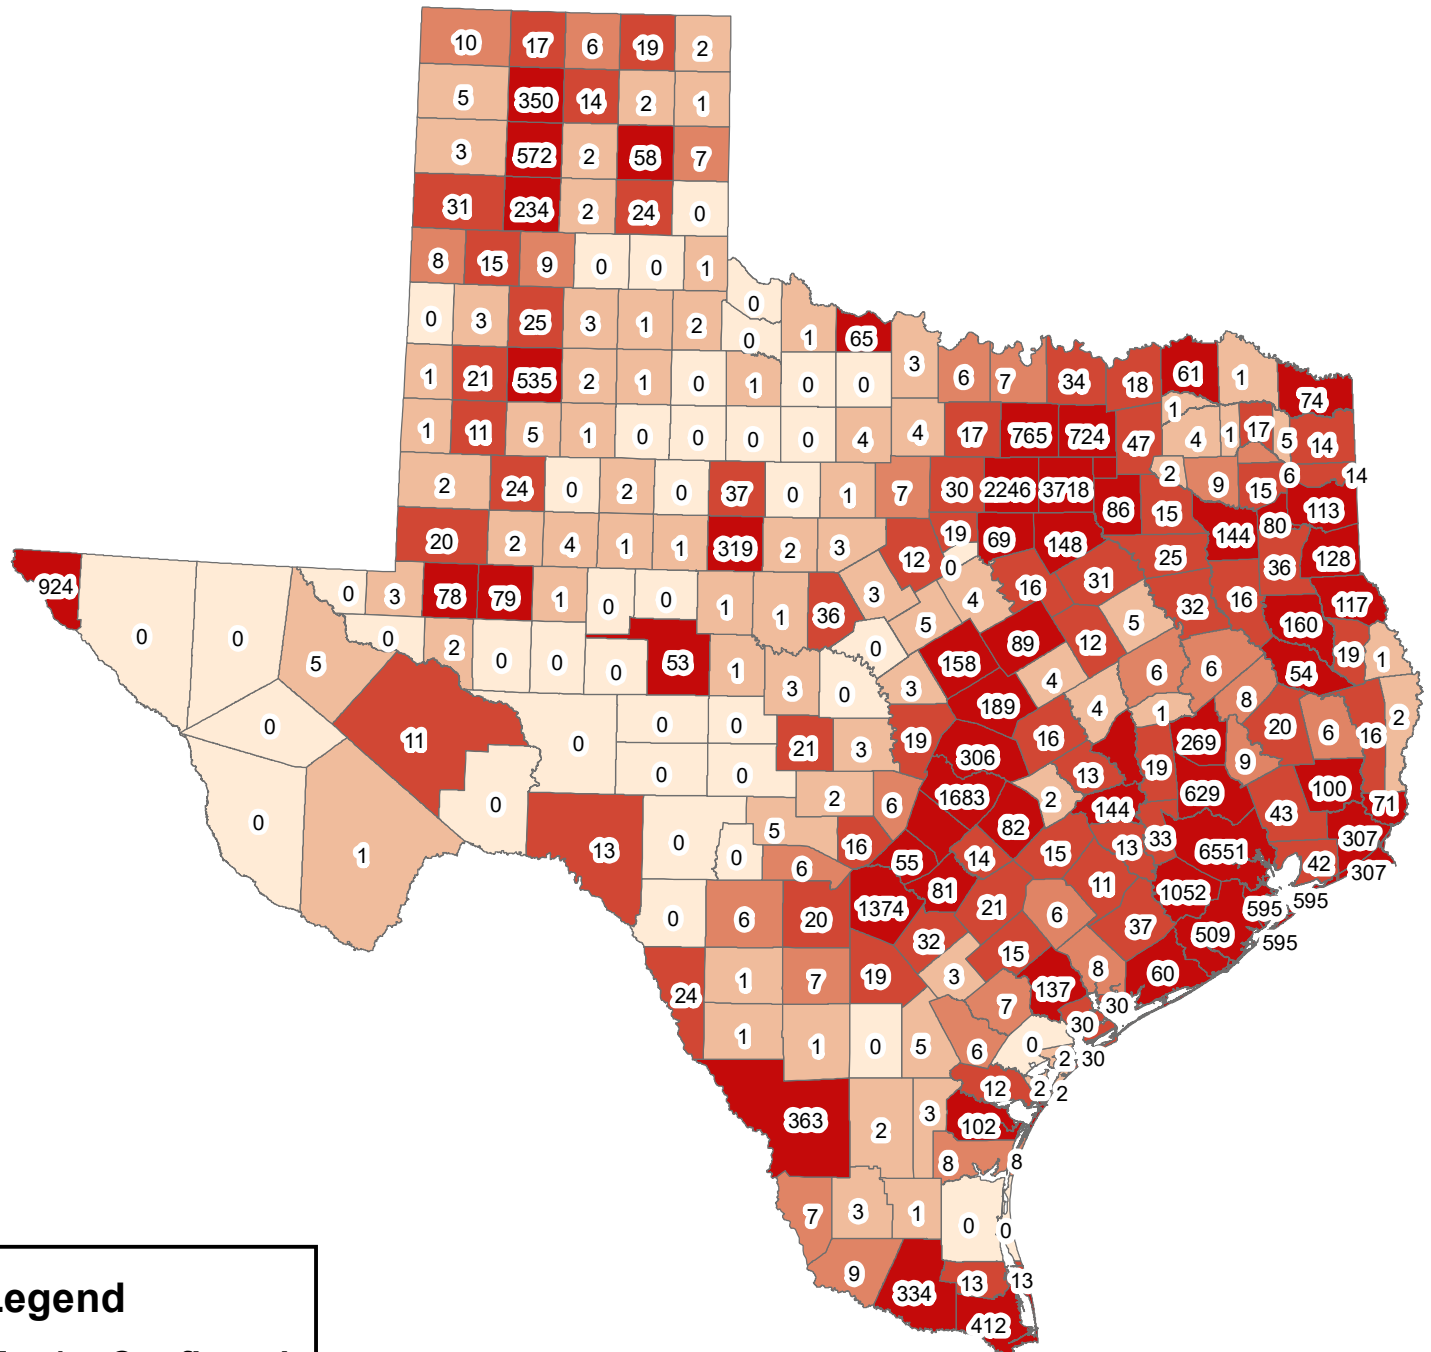

Texas Covid-19 Confirmed Cases May 1, 2020

Legend

May1__Confirmed

- 0
- 1-5
- 6-10
- 11-50
- 51-6551

The City of Stephenville makes every effort to ensure this map is free of errors but does not warrant the map or its features. The City of Stephenville provides this map without any warranty of any kind whatsoever, either expressed or implied.

[https://github.com/CSSEGISandData/COVID-19/tree/master/csse covid 19 data/csse covid 19 daily reports](https://github.com/CSSEGISandData/COVID-19/tree/master/csse%20covid%2019%20data/csse%20covid%2019%20daily%20reports)