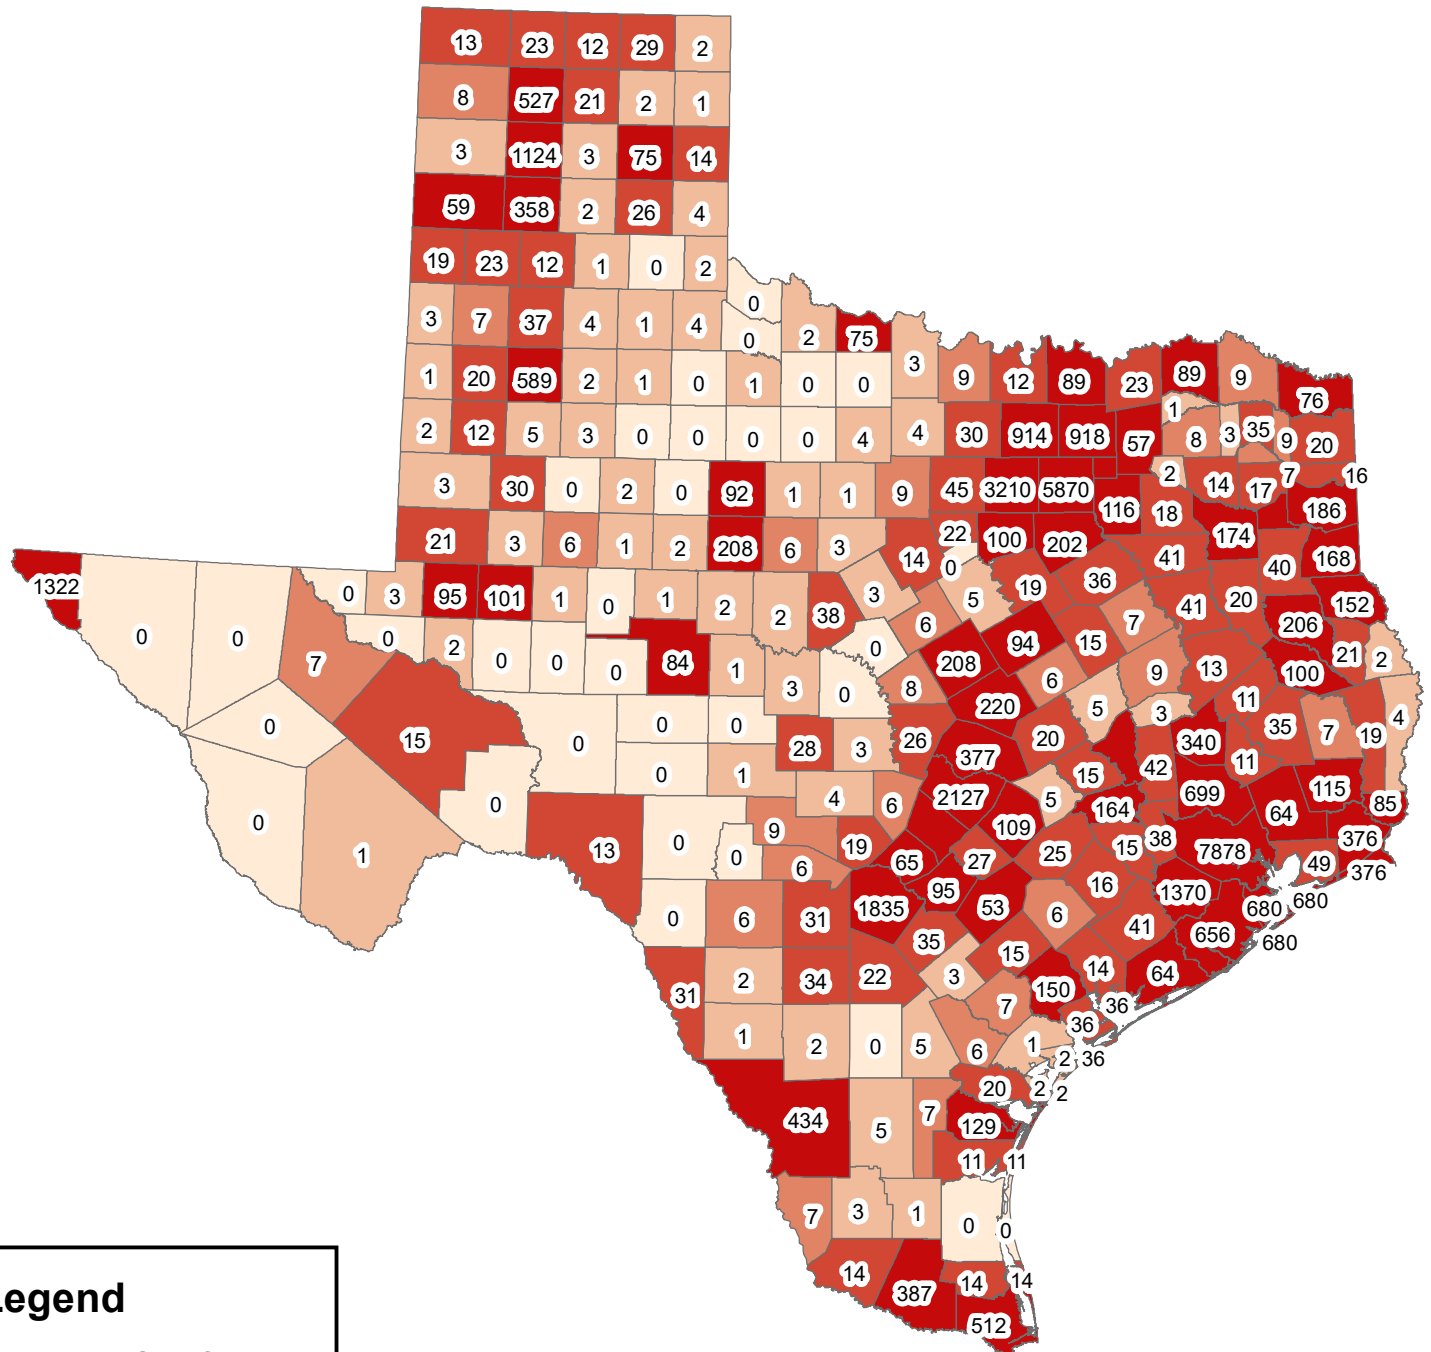

Texas Covid-19 Confirmed Cases May 10, 2020

Legend

May10__Confirmed

- 0
- 1-5
- 6-10
- 11-50
- 51-7878

The City of Stephenville makes every effort to ensure this map is free of errors but does not warrant the map or its features. The City of Stephenville provides this map without any warranty of any kind whatsoever, either expressed or implied.

[https://github.com/CSSEGISandData/COVID-19/tree/master/csse covid 19 data/csse covid 19 daily reports](https://github.com/CSSEGISandData/COVID-19/tree/master/csse%20covid%2019%20data/csse%20covid%2019%20daily%20reports)