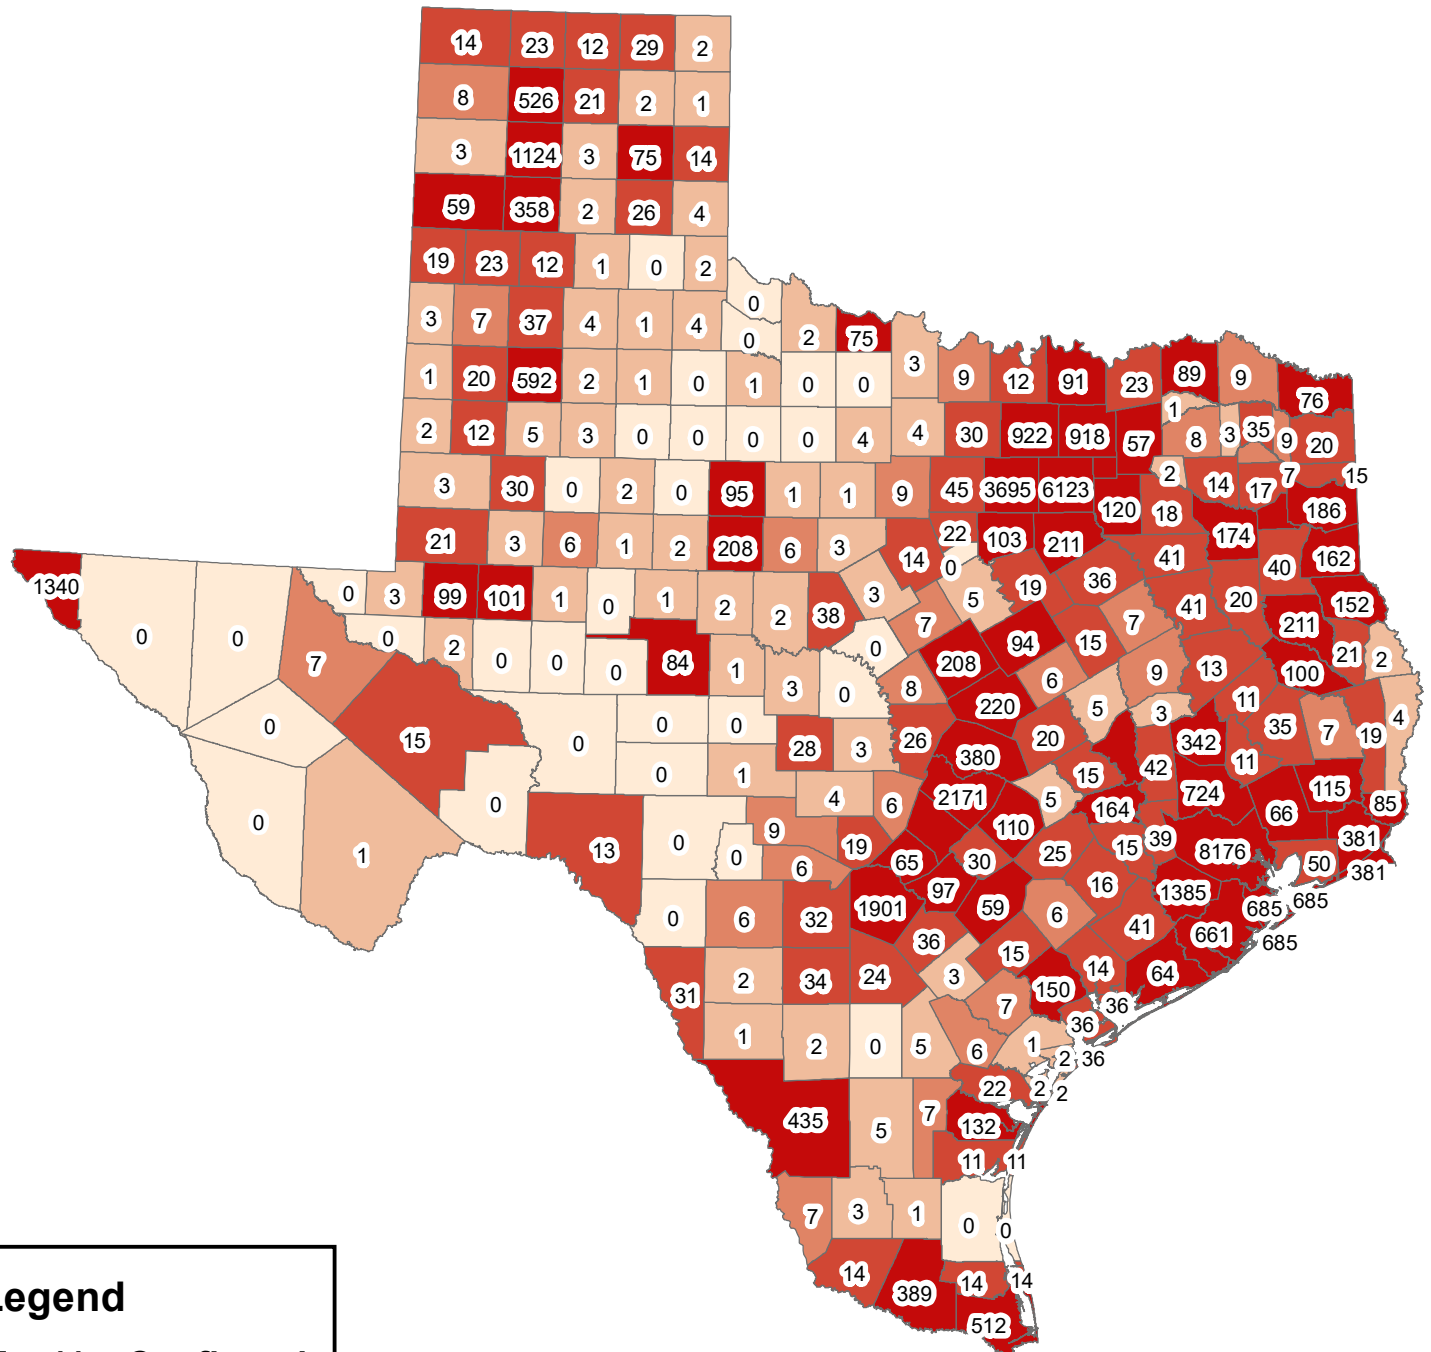

Texas Covid-19 Confirmed Cases May 11, 2020

Legend

May11__Confirmed

- 0
- 1-5
- 6-10
- 11-50
- 51-8176

The City of Stephenville makes every effort to ensure this map is free of errors but does not warrant the map or its features. The City of Stephenville provides this map without any warranty of any kind whatsoever, either expressed or implied.

[https://github.com/CSSEGISandData/COVID-19/tree/master/csse covid 19 data/csse covid 19 daily reports](https://github.com/CSSEGISandData/COVID-19/tree/master/csse%20covid%2019%20data/csse%20covid%2019%20daily%20reports)